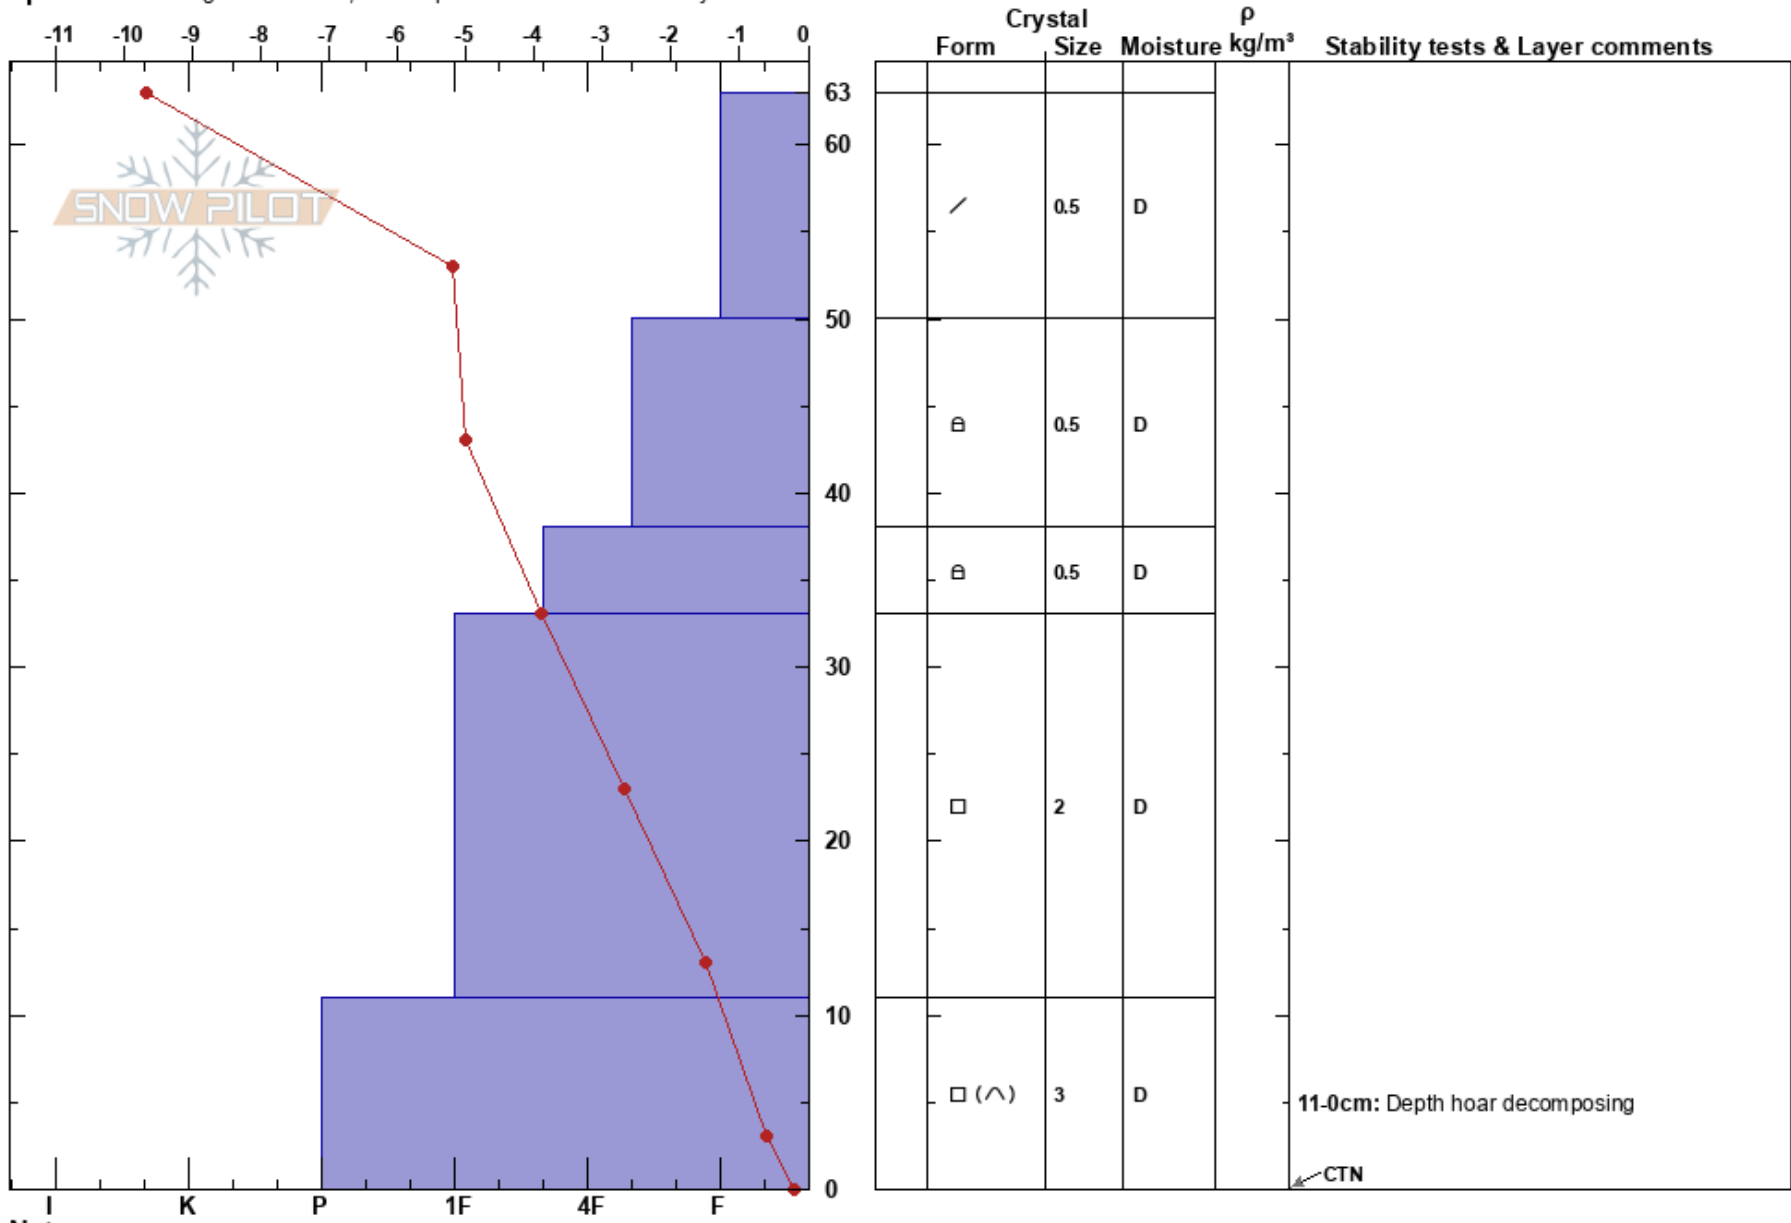

KAR January Full Profi  
 Purcell  
 BC  
 Elevation: 1800 m  
 Aspect:

Melissa Rawson  
 06/01/2025 - 12:30  
 Co-ord: 49.68449N, -116.04276W  
 Slope Angle: 0°  
 Wind Loading: no

Stability:  
 Air Temperature: -5.3°C PF:55  
 Sky Cover: FEW  
 Precipitation: NO  
 Wind: Calm

Layer Notes:  
 11-0cm: Depth hoar decomposing

Specifics: Pit dug in a Ski Area; Pit is representative of backcountry

Notes: