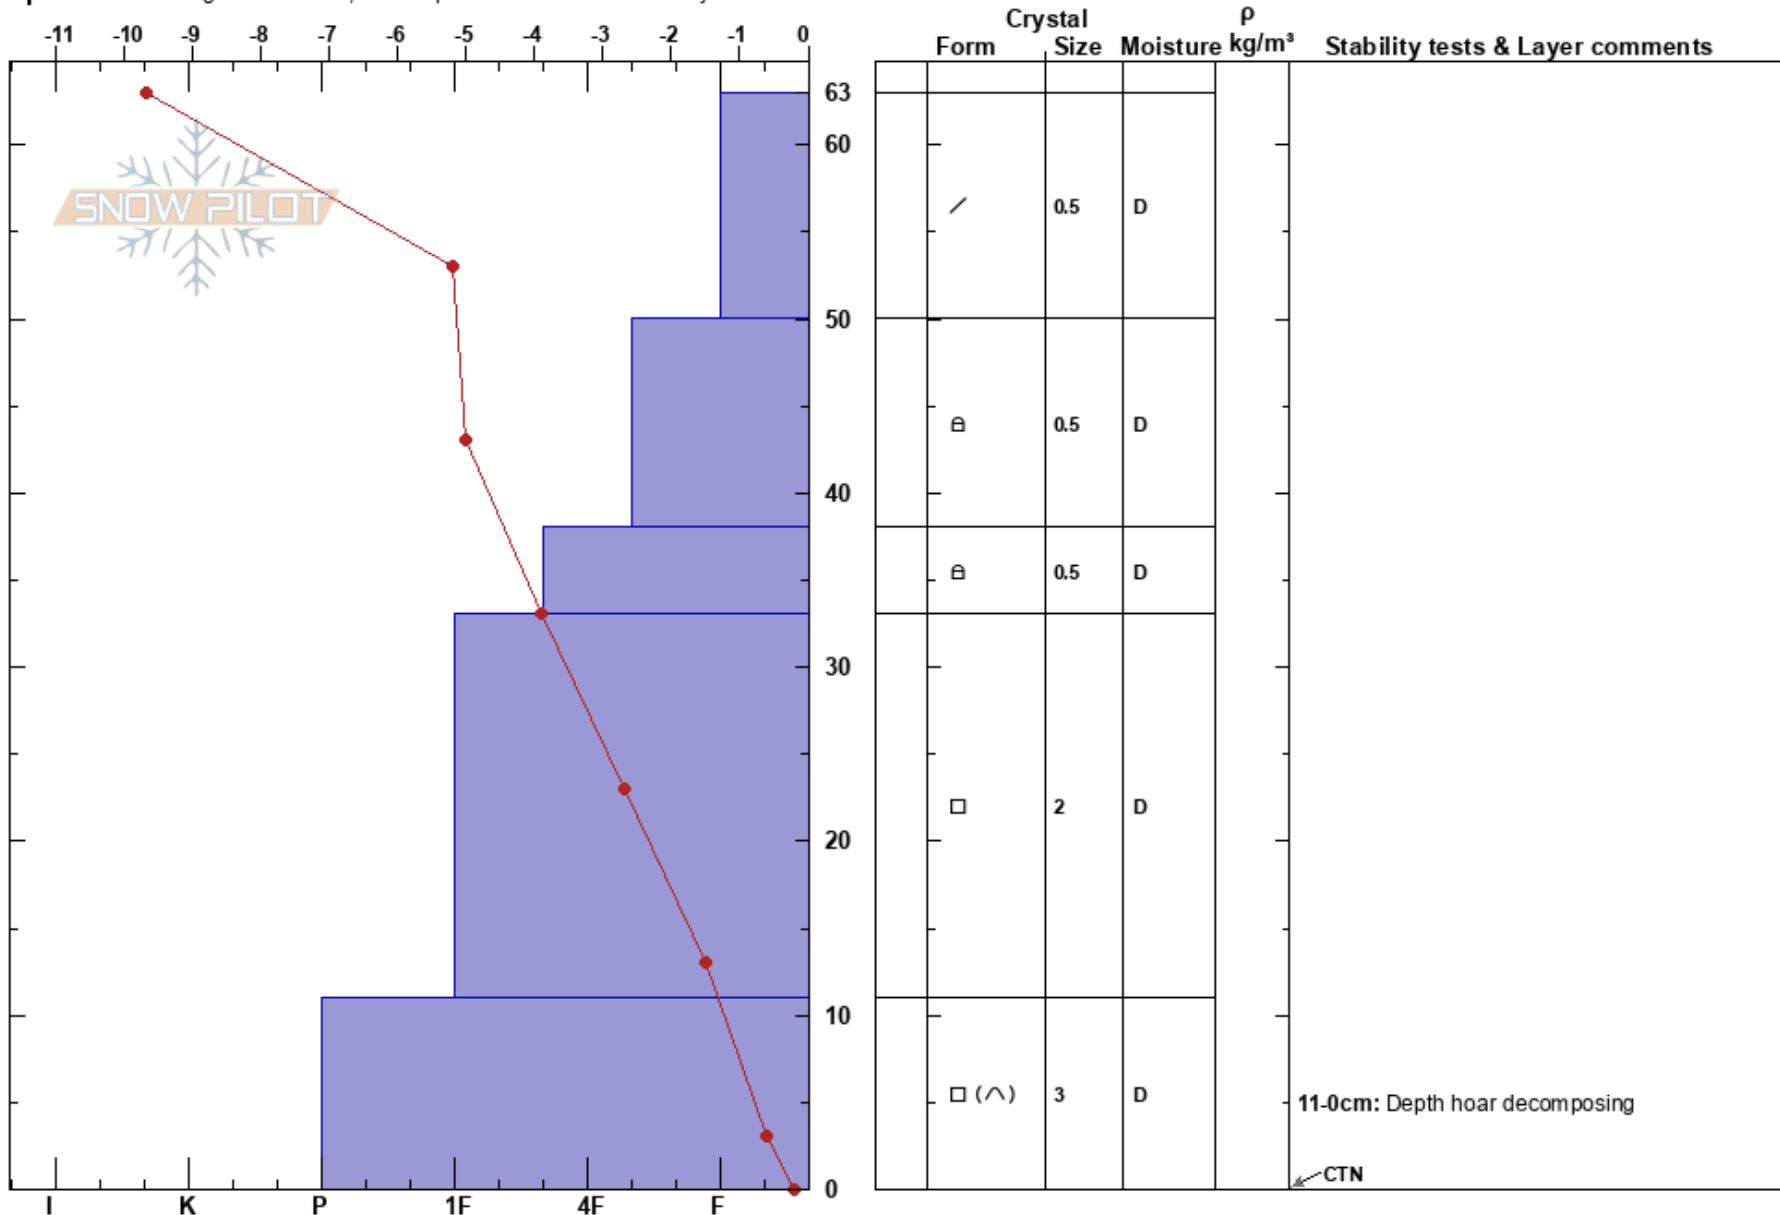

KAR January Full Profi
 Purcell
 BC
 Elevation: 1800 m
 Aspect:

Melissa Rawson
 06/01/2025 - 12:30
 Co-ord: 49.68449N, -116.04276W
 Slope Angle: 0°
 Wind Loading: no

Stability: HS:63
 Air Temperature: -5.3°C PF:55
 Sky Cover: FEW
 Precipitation: NO
 Wind: Calm
 Layer Notes: 11-0cm: Depth hoar decomposing

Specifics: Pit dug in a Ski Area; Pit is representative of backcountry

Notes: