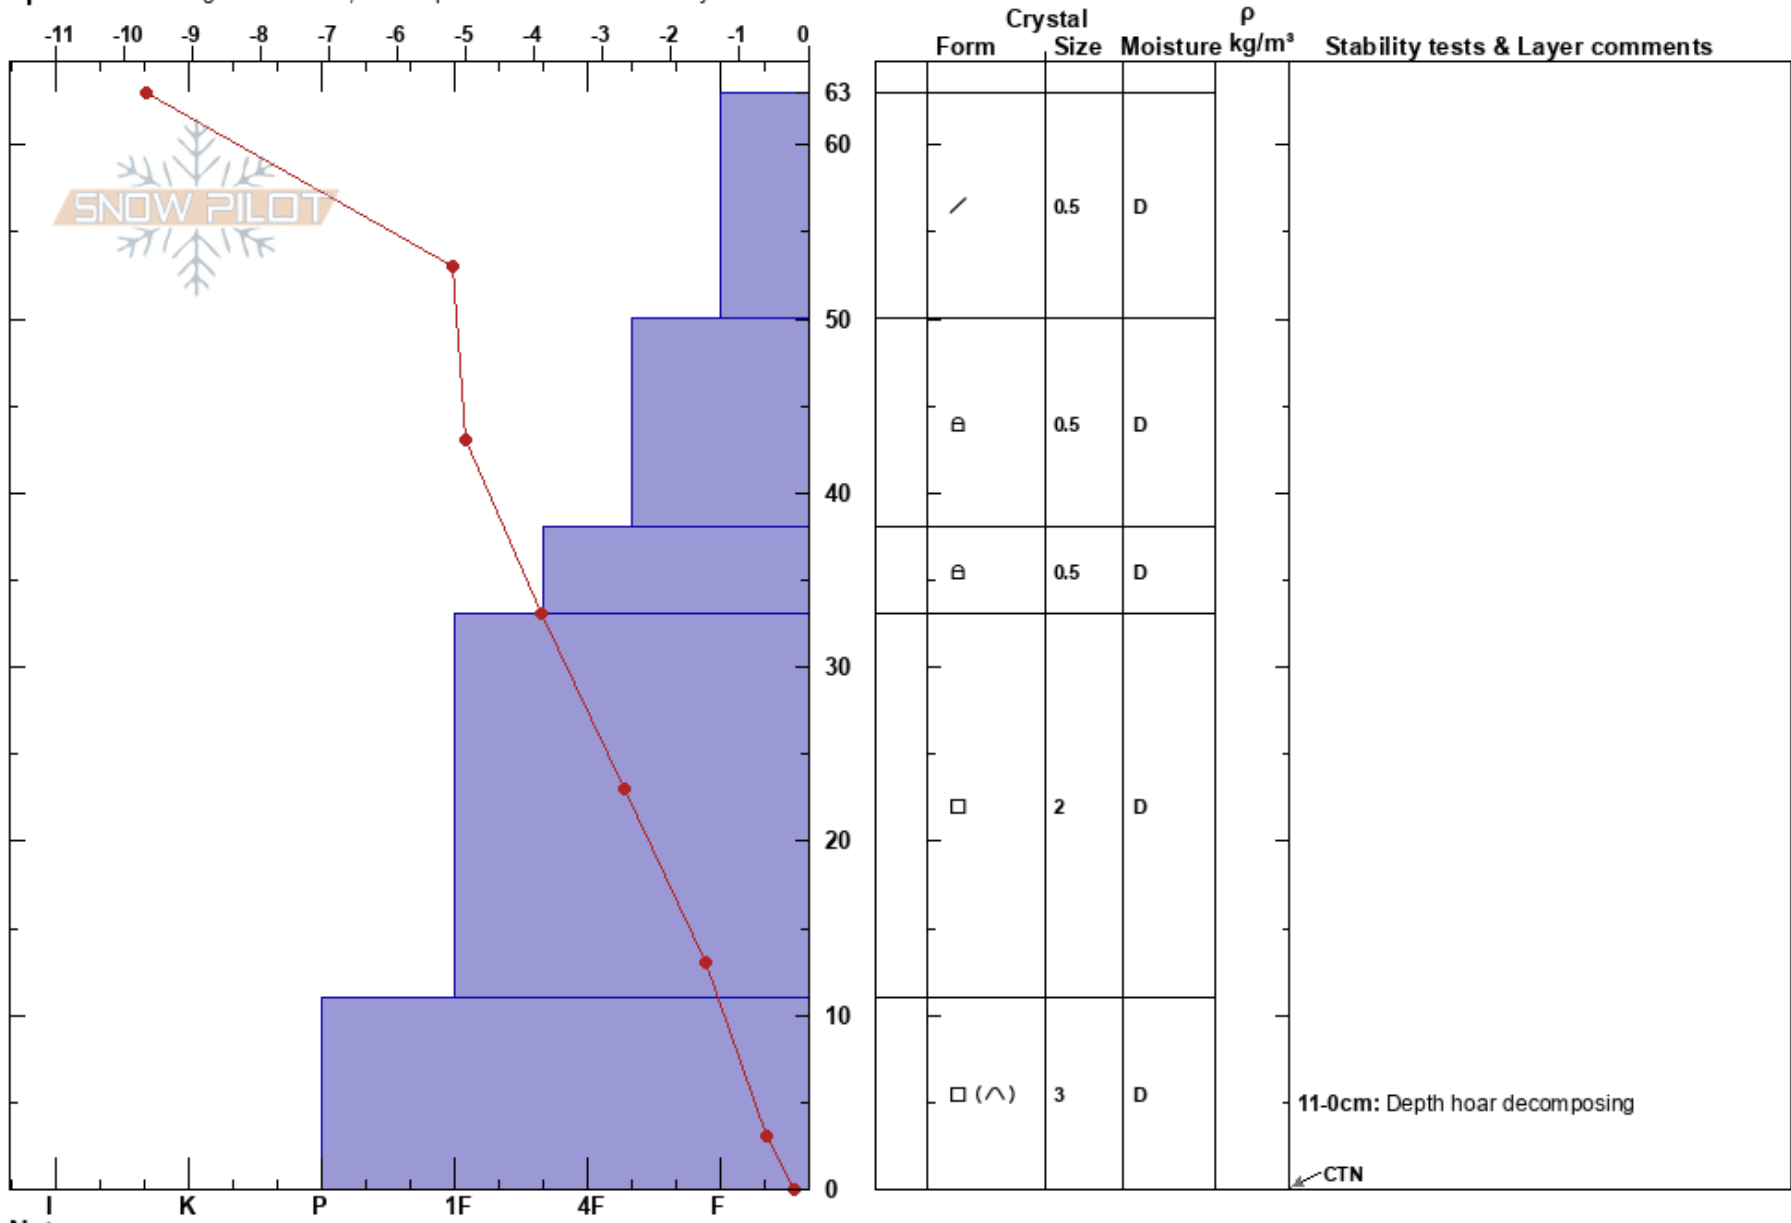

KAR January Full Profi
 Purcell
 BC
 Elevation: 1800 m
 Aspect:

Melissa Rawson
 06/01/2025 - 12:30
 Co-ord: 49.68449N, -116.04276W
 Slope Angle: 0°
 Wind Loading: no

Stability: HS:63
 Air Temperature: -5.3°C PF:55
 Sky Cover: FEW
 Precipitation: NO
 Wind: Calm
 Layer Notes: 11-0cm: Depth hoar decomposing

Specifics: Pit dug in a Ski Area; Pit is representative of backcountry

Notes: