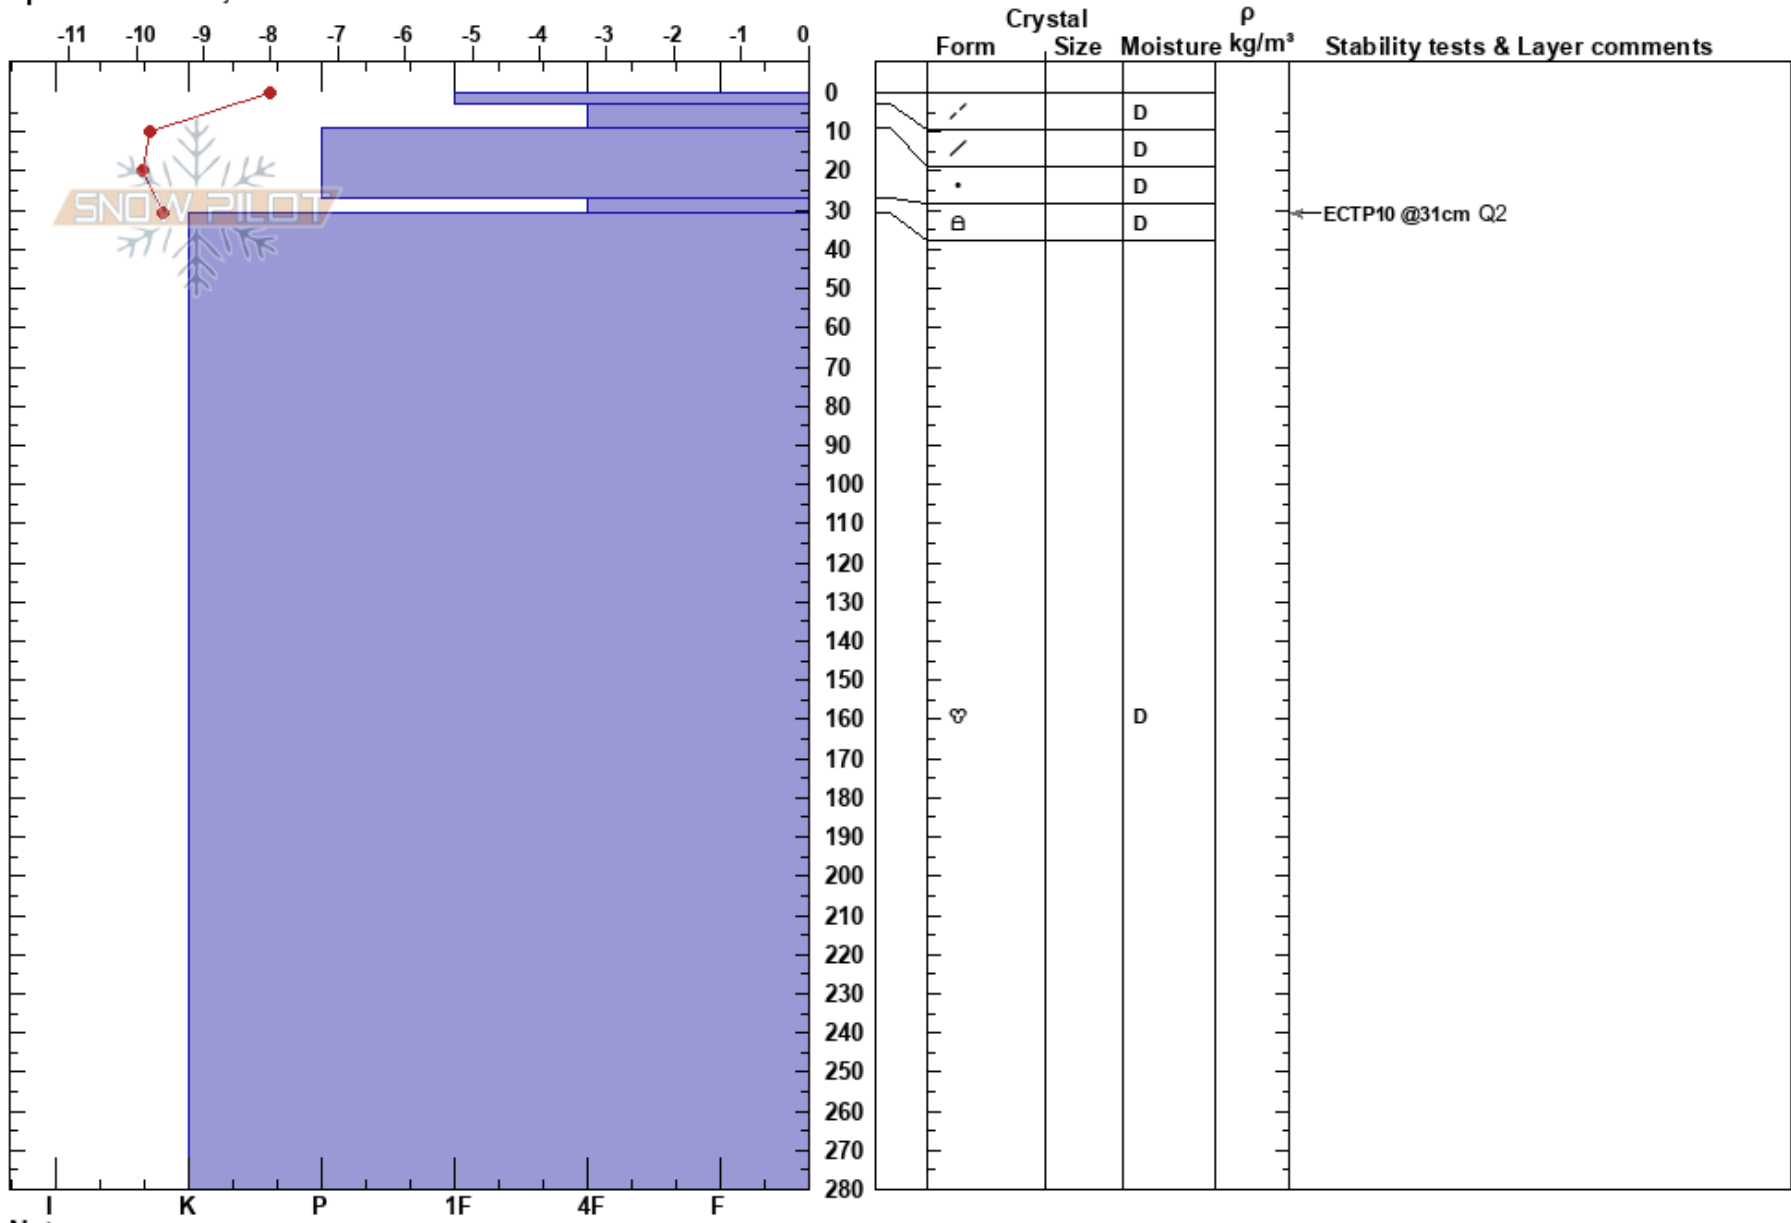

Svensborgdalen Sør  
 Maukungen  
 Norway  
 Elevation: 508 m  
 Aspect: 330°  
 Specifics: Pit is adjacent to avalanche

Kristoffer Krogh  
 14/02/2018 - 01:27  
 Co-ord: 34W DB 36649 68320  
 Slope Angle: 34°  
 Wind Loading: previous

Stability: **HS:280**  
 Air Temperature: -4°C PF:5 27-31cm:Problematic layer  
 Sky Cover: CLR  
 Precipitation: NO  
 Wind: S Calm

Notes: