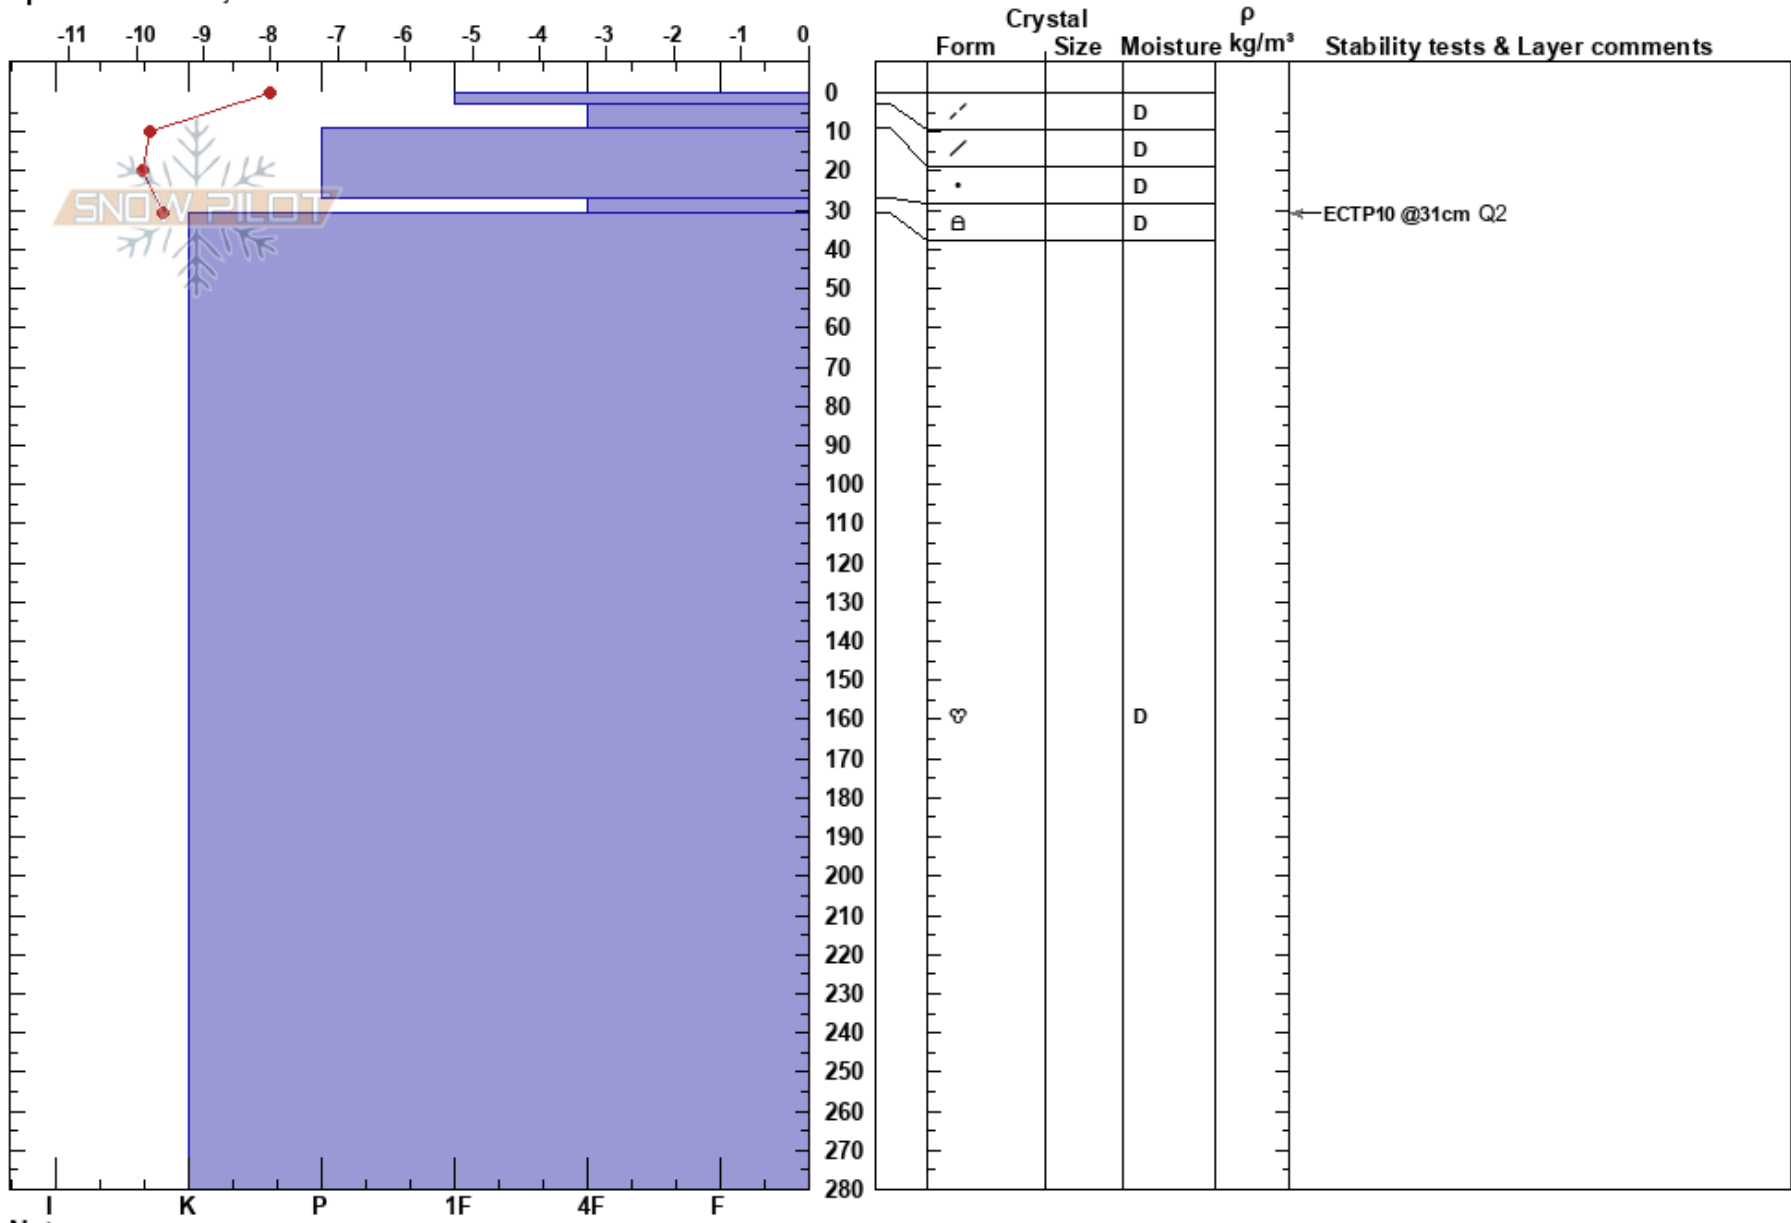

Svensborgdalen Sør
 Maukungen
 Norway
 Elevation: 508 m
 Aspect: 330°
 Specifics: Pit is adjacent to avalanche

Kristoffer Krogh
 14/02/2018 - 01:27
 Co-ord: 34W DB 36649 68320
 Slope Angle: 34°
 Wind Loading: previous

Stability: **HS:280** **Layer Notes:**
 Air Temperature: -4°C **PF:5** 27-31cm:Problematic layer
 Sky Cover: CLR
 Precipitation: NO
 Wind: S Calm

Notes: