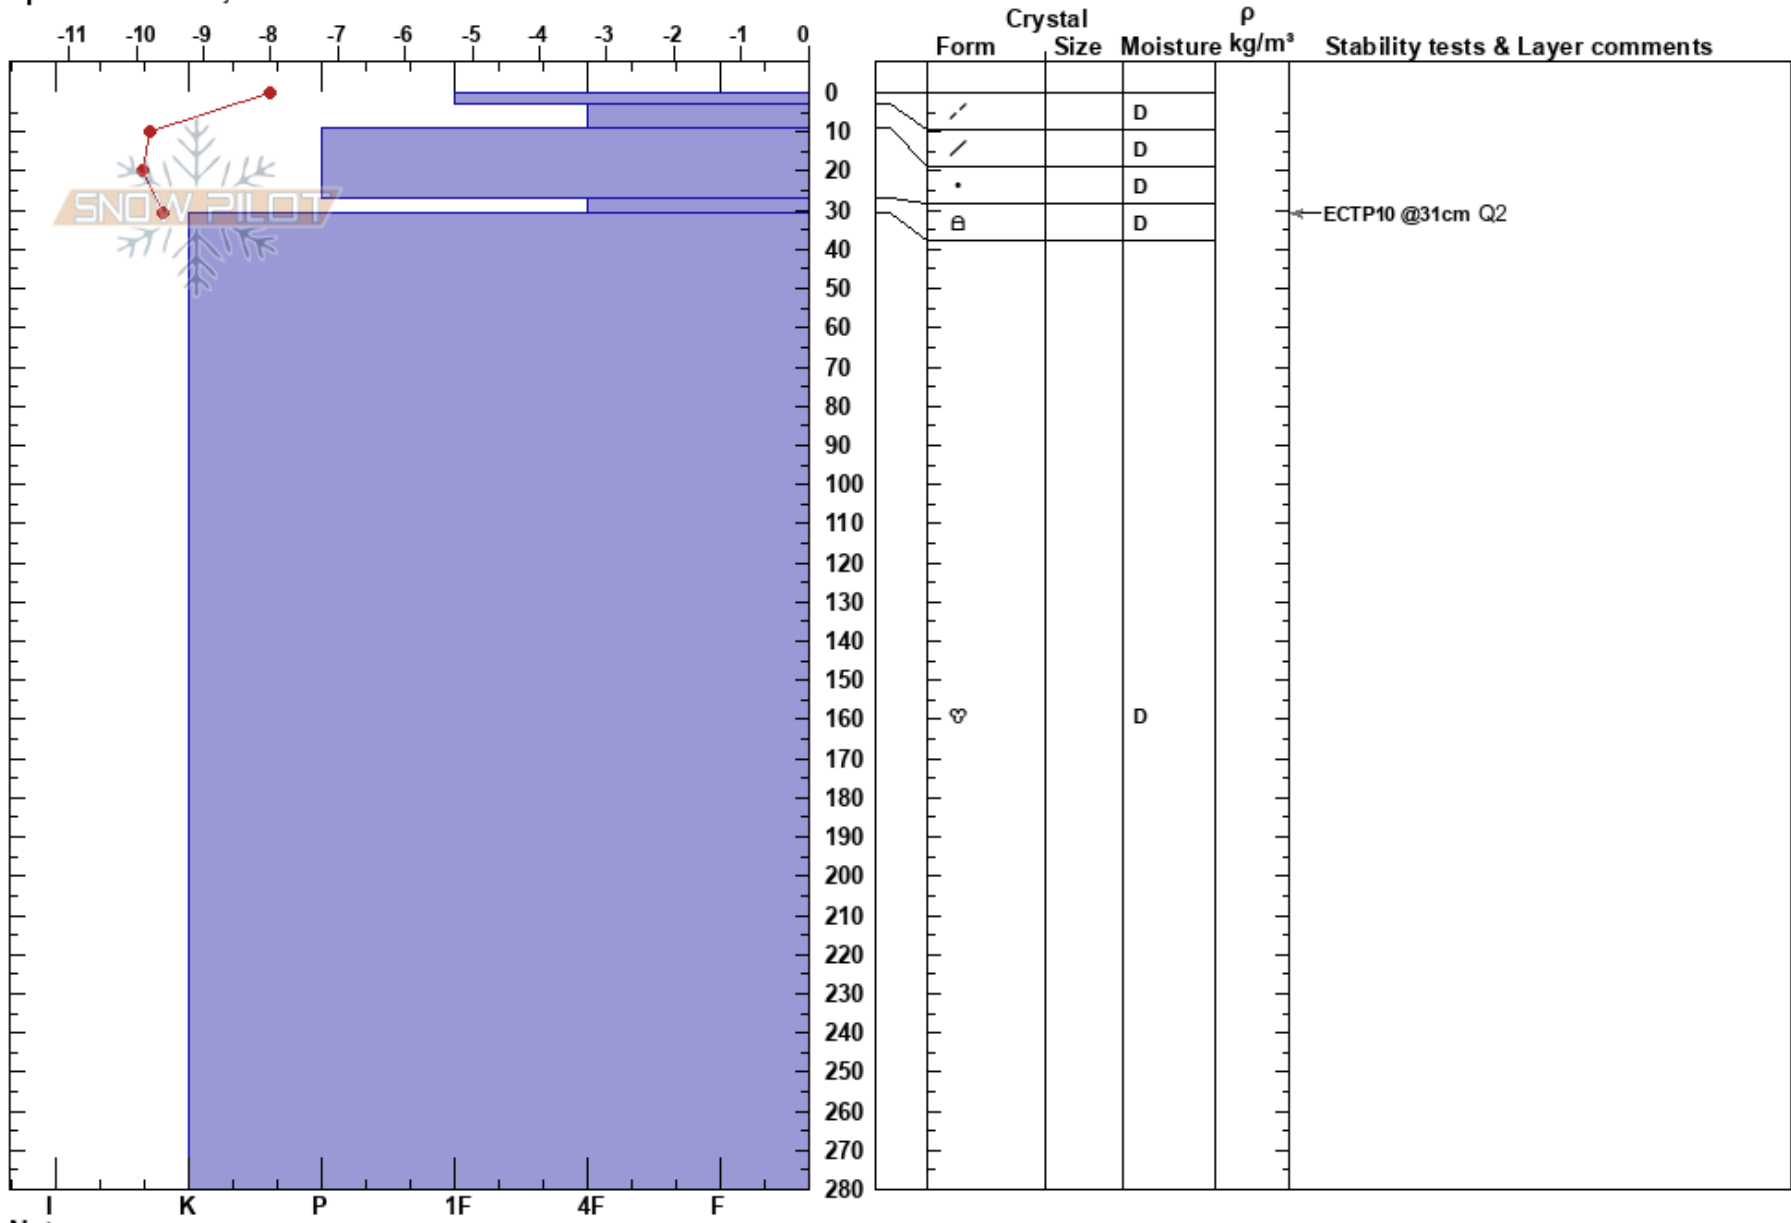

Svensborgdalen Sør
 Maukungen
 Norway
 Elevation: 508 m
 Aspect: 330°
 Specifics: Pit is adjacent to avalanche

Kristoffer Krogh
 14/02/2018 - 01:27
 Co-ord: 34W DB 36649 68320
 Slope Angle: 34°
 Wind Loading: previous

Stability: **HS:280**
 Air Temperature: -4°C PF:5 27-31cm:Problematic layer
 Sky Cover: CLR
 Precipitation: NO
 Wind: S Calm

Notes: