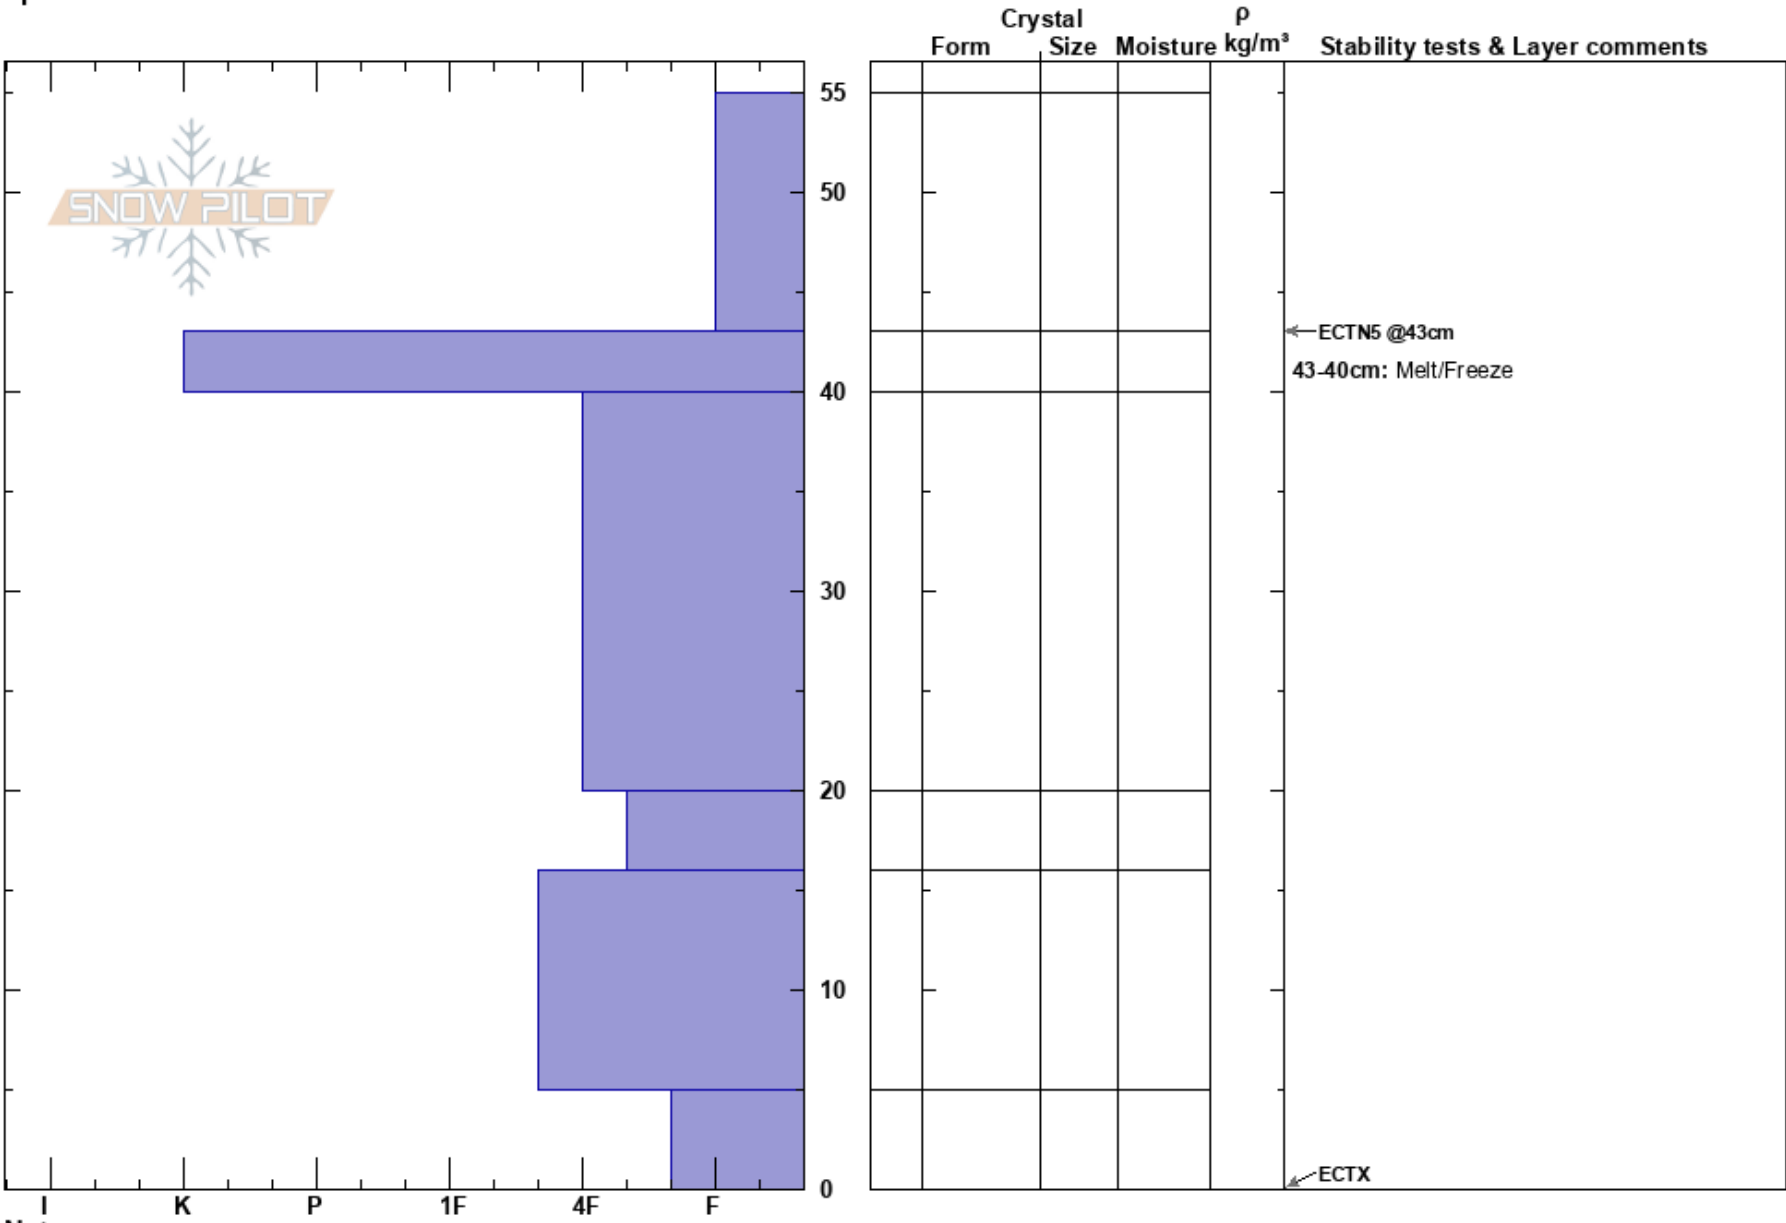

NE Face Noreiga's
 La Sal Mountains
 UT
Elevation: 10500 ft
Aspect: SE
Specifics:

Ryan Huels
 01/08/2025 - 1:30pm
Co-ord: 38.46040N, -109.27189W
Slope Angle: 20°
Wind Loading: previous

Stability:
Air Temperature:
Sky Cover: CLR
Precipitation: NO
Wind: Calm

HS: 55
PF: 5
PS: 5
 55-43cm: Problematic layer
 43-40cm: Melt/Freeze

Notes: