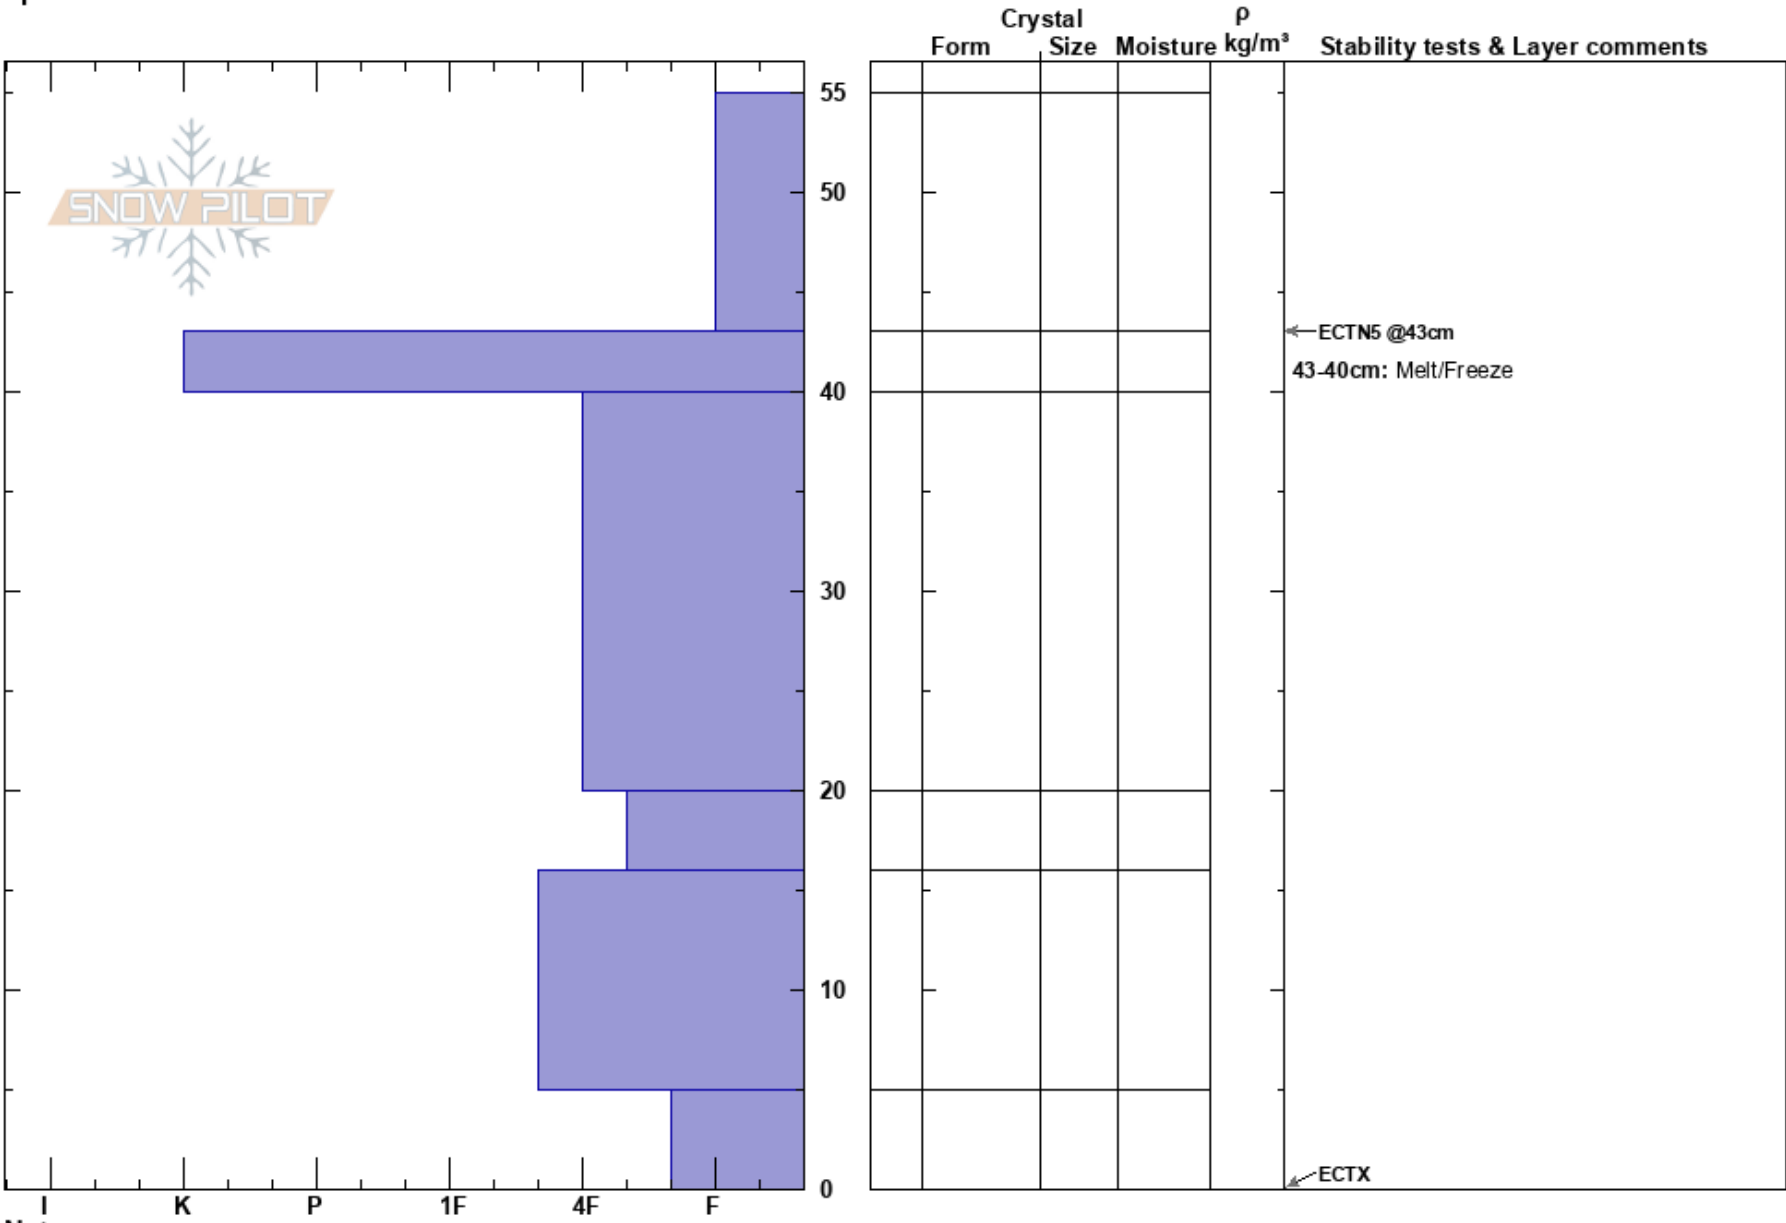

NE Face Noreiga's
 La Sal Mountains
 UT
Elevation: 10500 ft
Aspect: SE
Specifics:

Ryan Huels
 01/08/2025 - 1:30pm
Co-ord: 38.46040N, -109.27189W
Slope Angle: 20°
Wind Loading: previous

Stability:
Air Temperature:
Sky Cover: CLR
Precipitation: NO
Wind: Calm

HS:55
PF:5
PS:5
Layer Notes:
 55-43cm: Problematic layer
 43-40cm: Melt/Freeze

Notes: