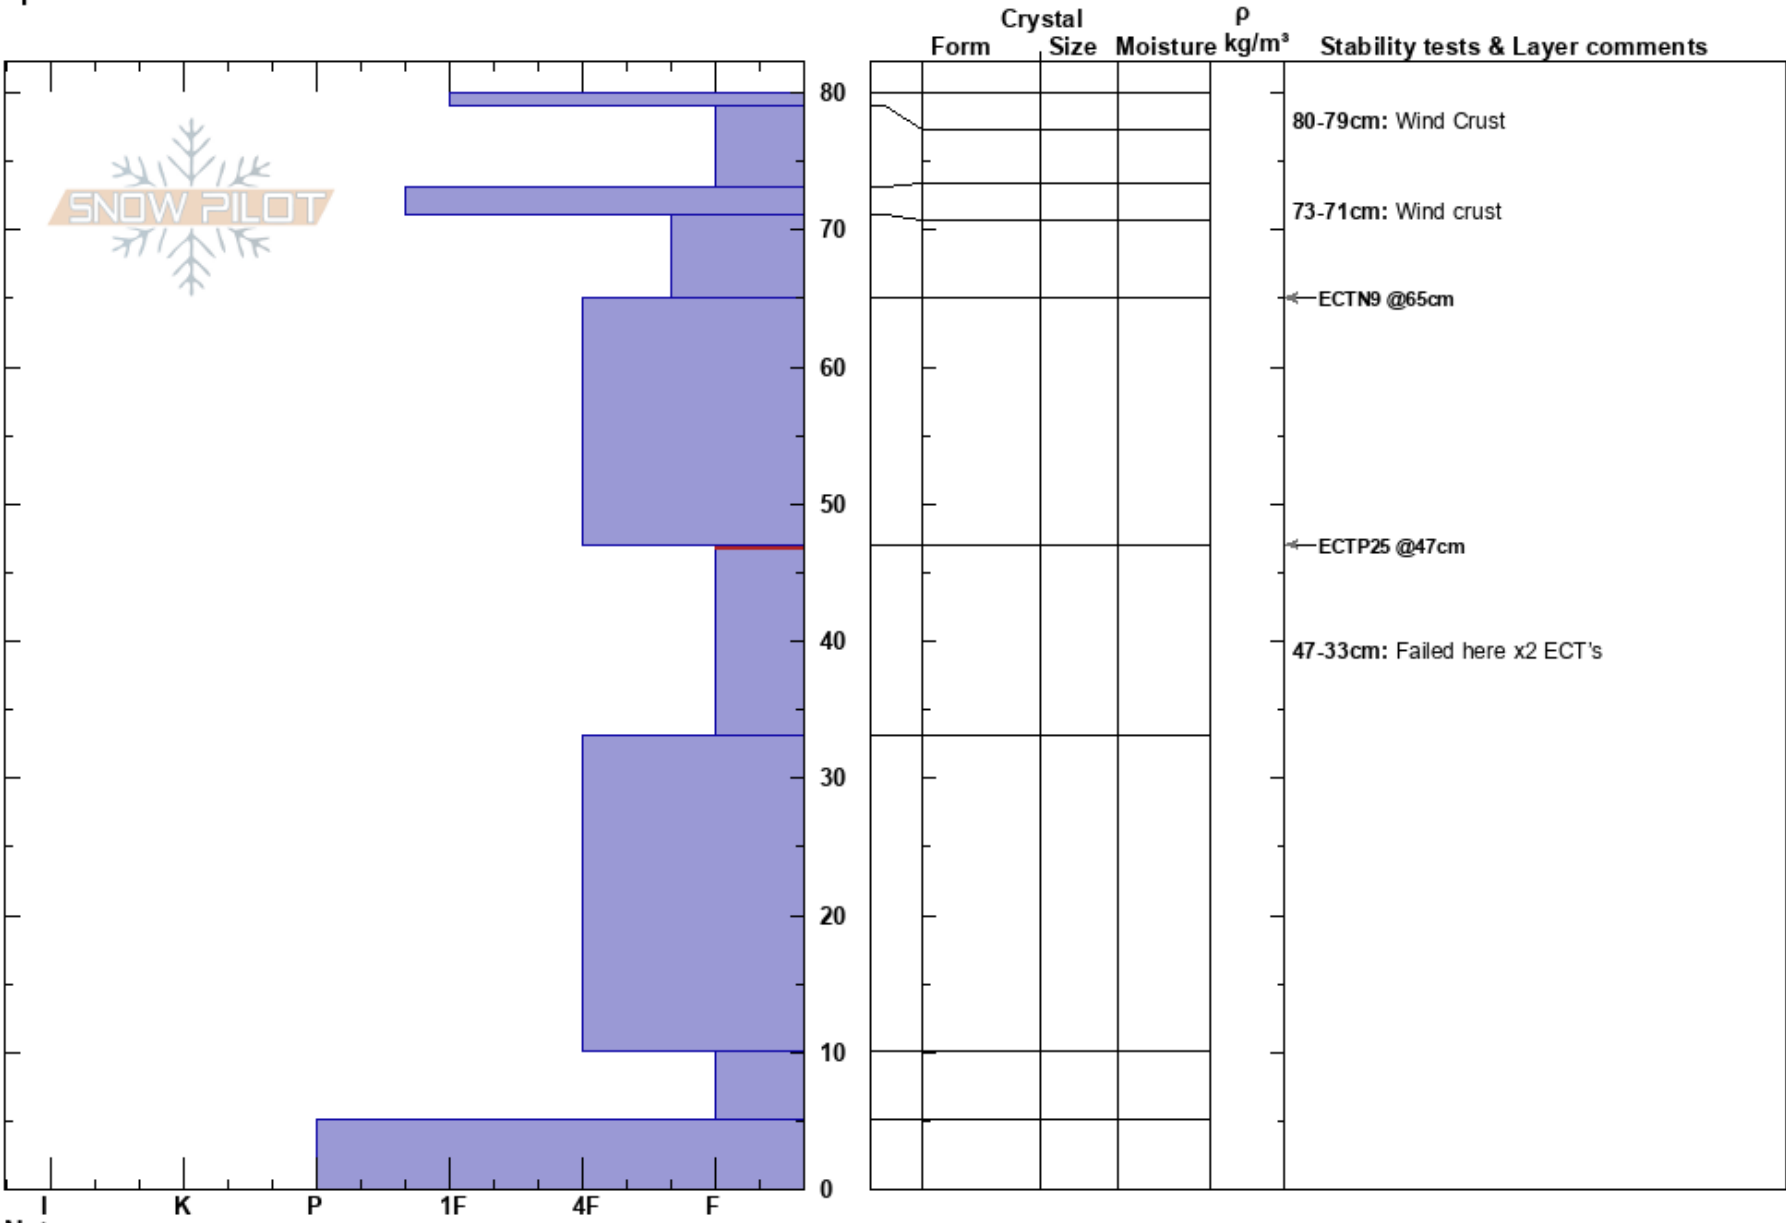

Noreiga's NW Ridge  
 La Sal Mountains  
 UT  
**Elevation:** 10450 ft  
**Aspect:** NW  
**Specifics:**

Ryan Huels  
 01/08/2025 - 1:30pm  
**Co-ord:** 38.46265N, -109.27736W  
**Slope Angle:** 23°  
**Wind Loading:** previous

**Stability:**  
**Air Temperature:**  
**Sky Cover:** CLR  
**Precipitation:** NO  
**Wind:** Calm

**HS:**80  
**PF:**10  
**PS:**7  
 80-79cm: Wind Crust  
 73-71cm: Wind crust  
 47-33cm: Failed here x2 ECT's  
 47-33cm: Problematic layer