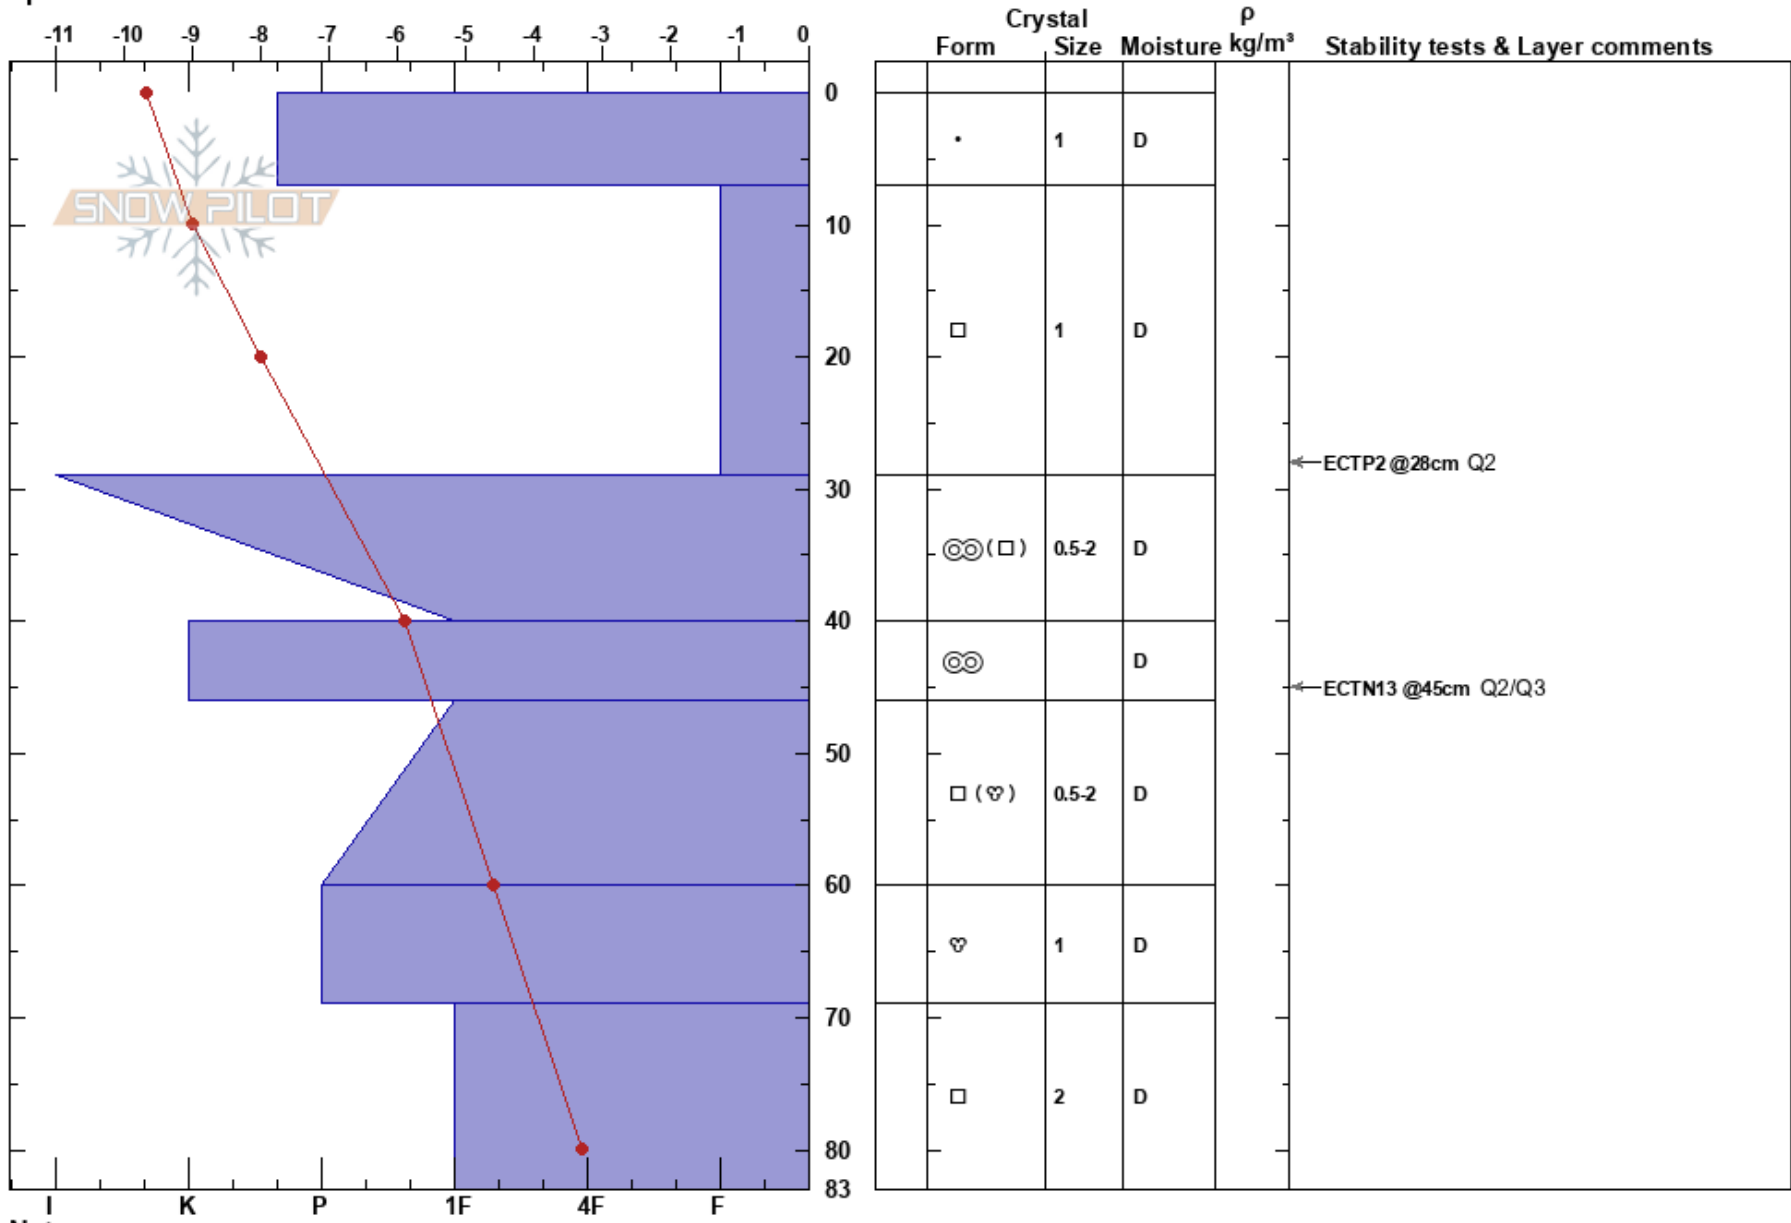

T2 Lemetfjellet PK P2
 Lemetfjellet
 Norway
 Elevation: 572 m
 Aspect: NW
 Specifics:

Kristian Estberg-Godsveen
 14/02/2018 - 12:35
 Co-ord: 34W DB 53583 71028
 Slope Angle: 30°
 Wind Loading: no

Stability: HS:83
 Air Temperature: -6°C
 Sky Cover: BKN
 Precipitation: NO
 Wind: S Calm

Layer Notes:
 7-29cm: Problematic layer

Notes: Quickpit