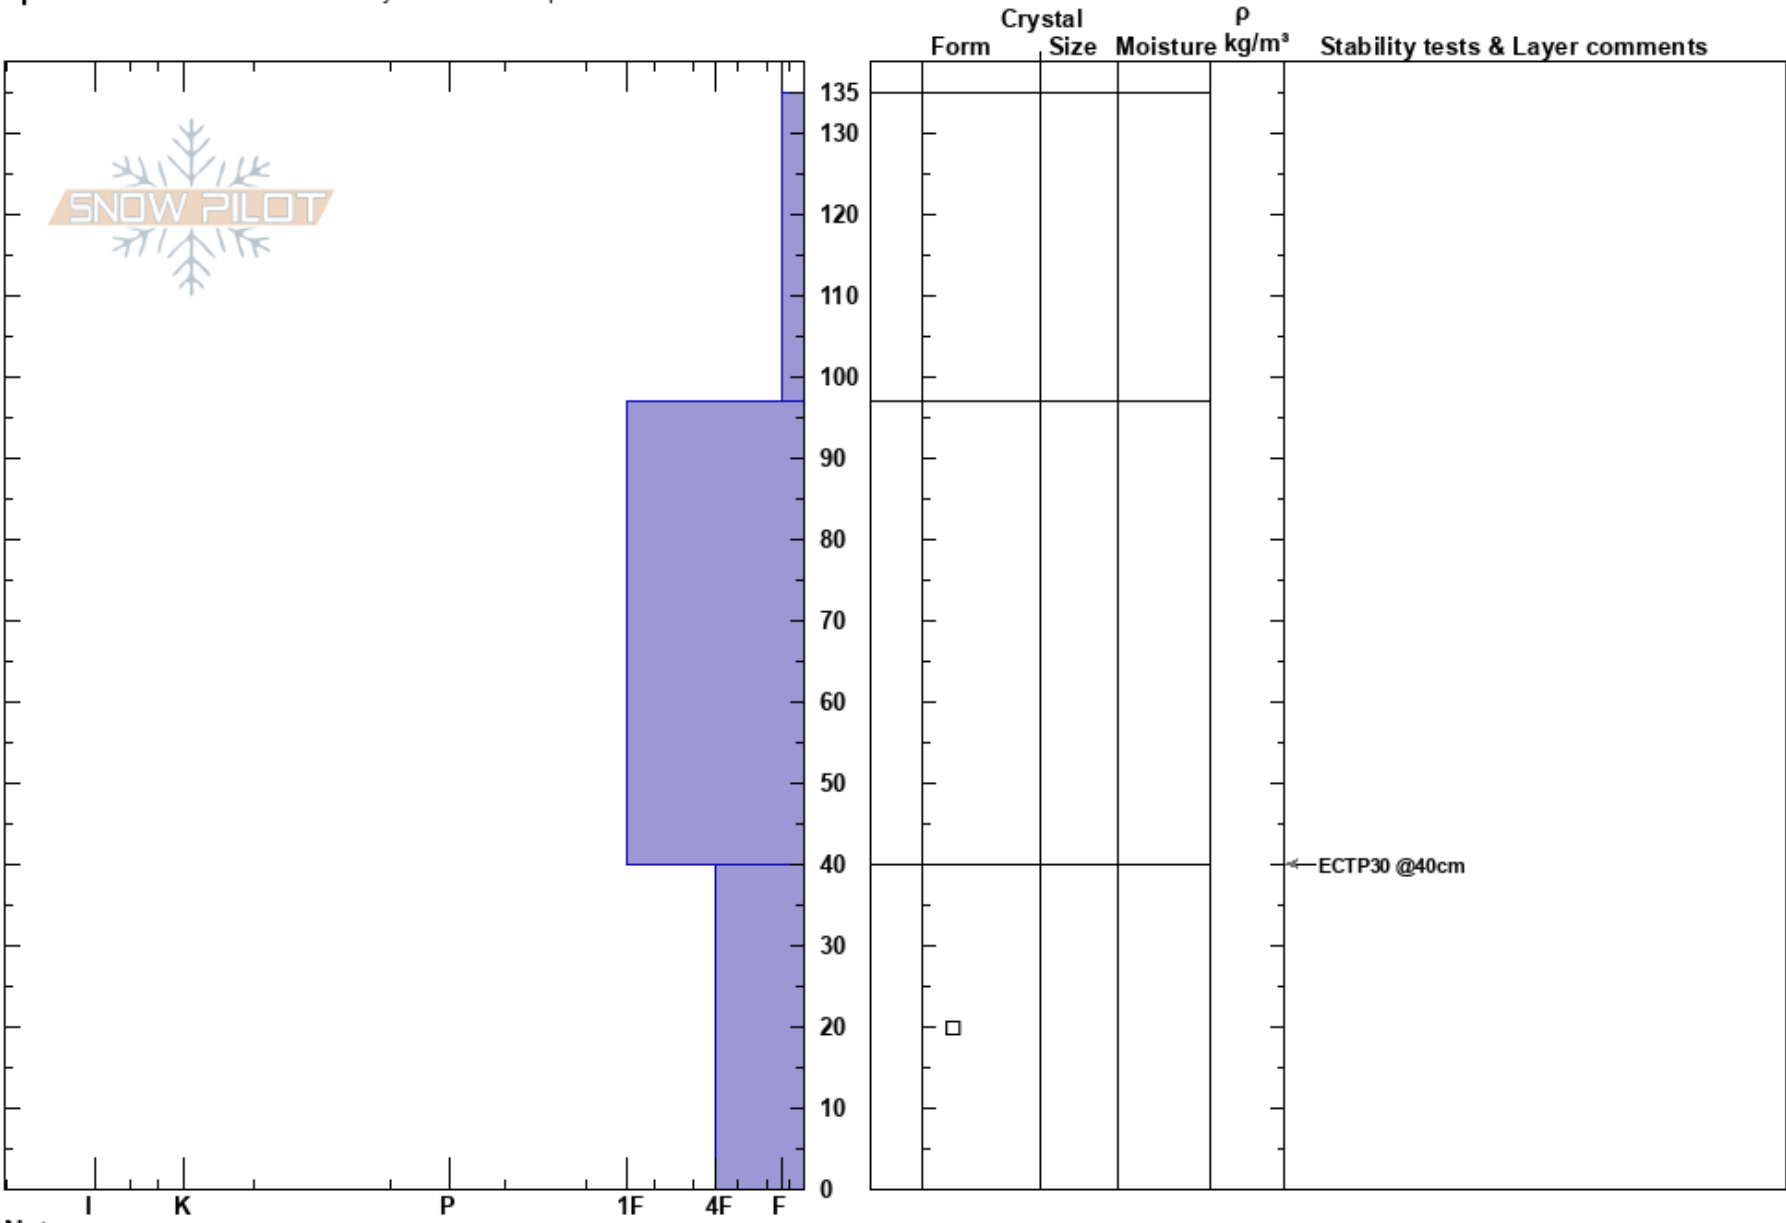

Columbine Bowl Area Cj Heaney  
 Wasatch Range 01/08/2025 - 1:30pm  
 UT Co-ord: 40.55569N, -111.67122W  
 Elevation: 9300 ft Slope Angle:  
 Aspect: W Wind Loading:  
 Specifics: Recent avalanche activity on different slopes

Stability:  
 Air Temperature:  
 Sky Cover: FEW  
 Precipitation: NO  
 Wind: Calm

HS:135

Layer Notes:

Notes:

I K P 1F 4F F