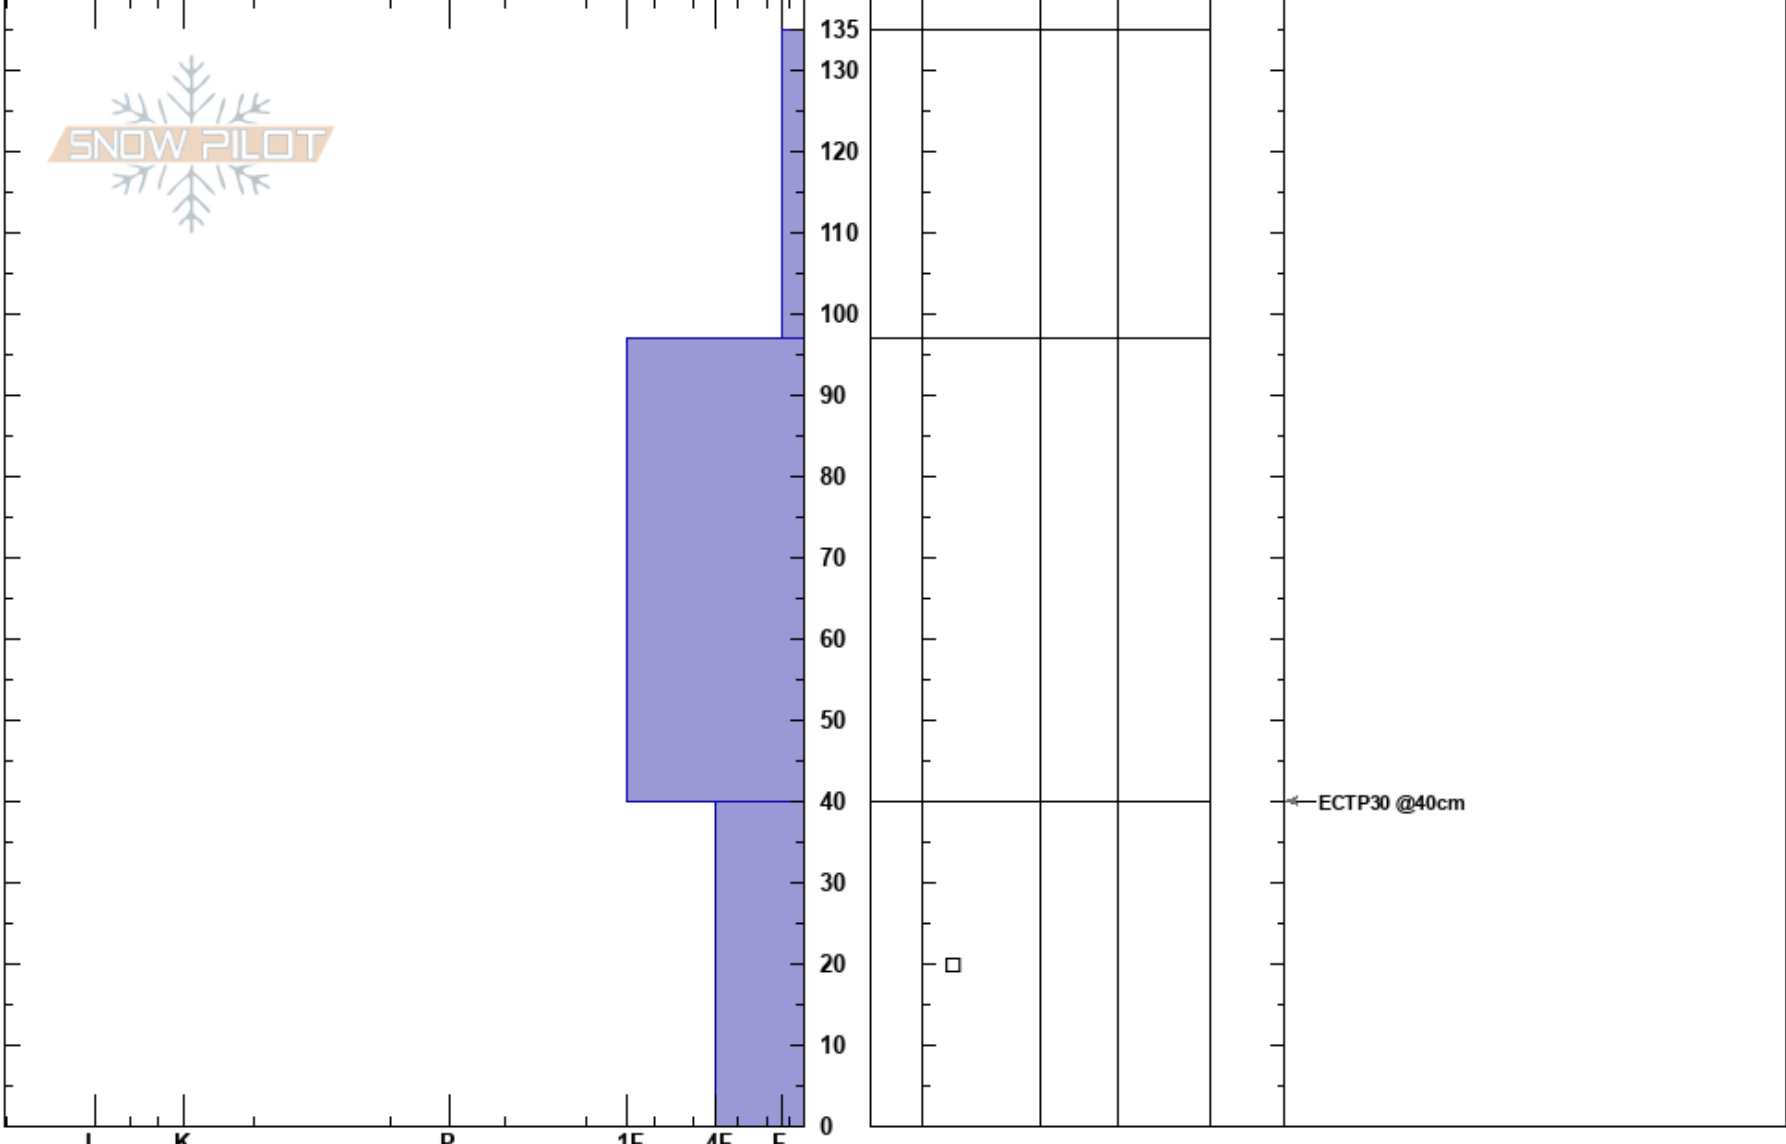

Columbine Bowl Area
 Wasatch Range
 UT
 Elevation: 9300 ft
 Aspect: W
 Specifics: Recent avalanche activity on different slopes

Cj Heaney
 01/08/2025 - 1:30pm
 Co-ord: 40.55569N, -111.67122W
 Slope Angle:
 Wind Loading:

Stability:
 Air Temperature:
 Sky Cover: FEW
 Precipitation: NO
 Wind: Calm

HS:135

Layer Notes:

Crystal Form Size Moisture ρ kg/m³ Stability tests & Layer comments

Notes: