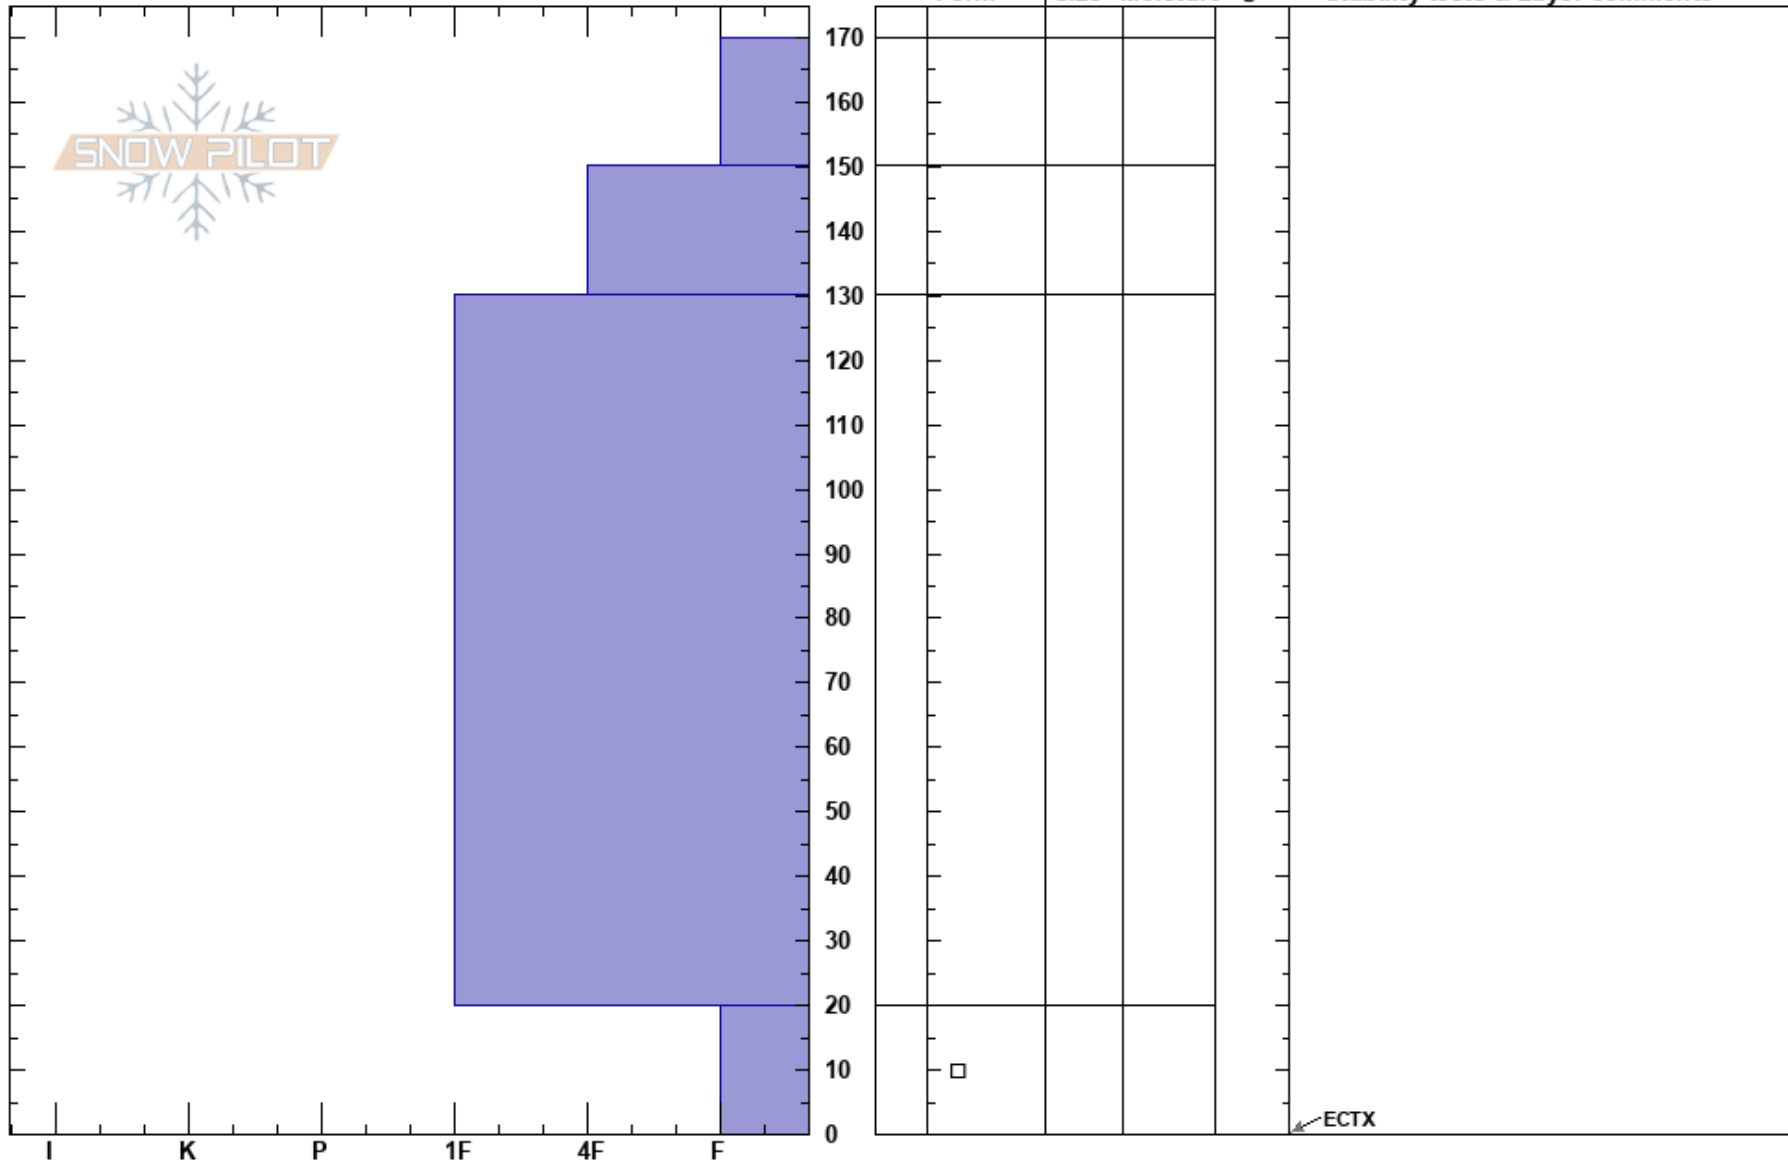

Horse Heaven  
 Big Hole Mountains  
 ID  
 Elevation: 8000 ft  
 Aspect: 25°  
 Specifics: Collapsing, localized

Crest Simeon  
 01/08/2025 - 12:00pm  
 Co-ord: 12T 479839W 4834322N  
 Slope Angle: 31°  
 Wind Loading: previous

Stability: Good  
 Air Temperature: HS:170  
 Sky Cover: CLR  
 Precipitation: NO  
 Wind: Calm  
 PF:30  
 PS: 15  
 20-0cm: Problematic layer

Notes: