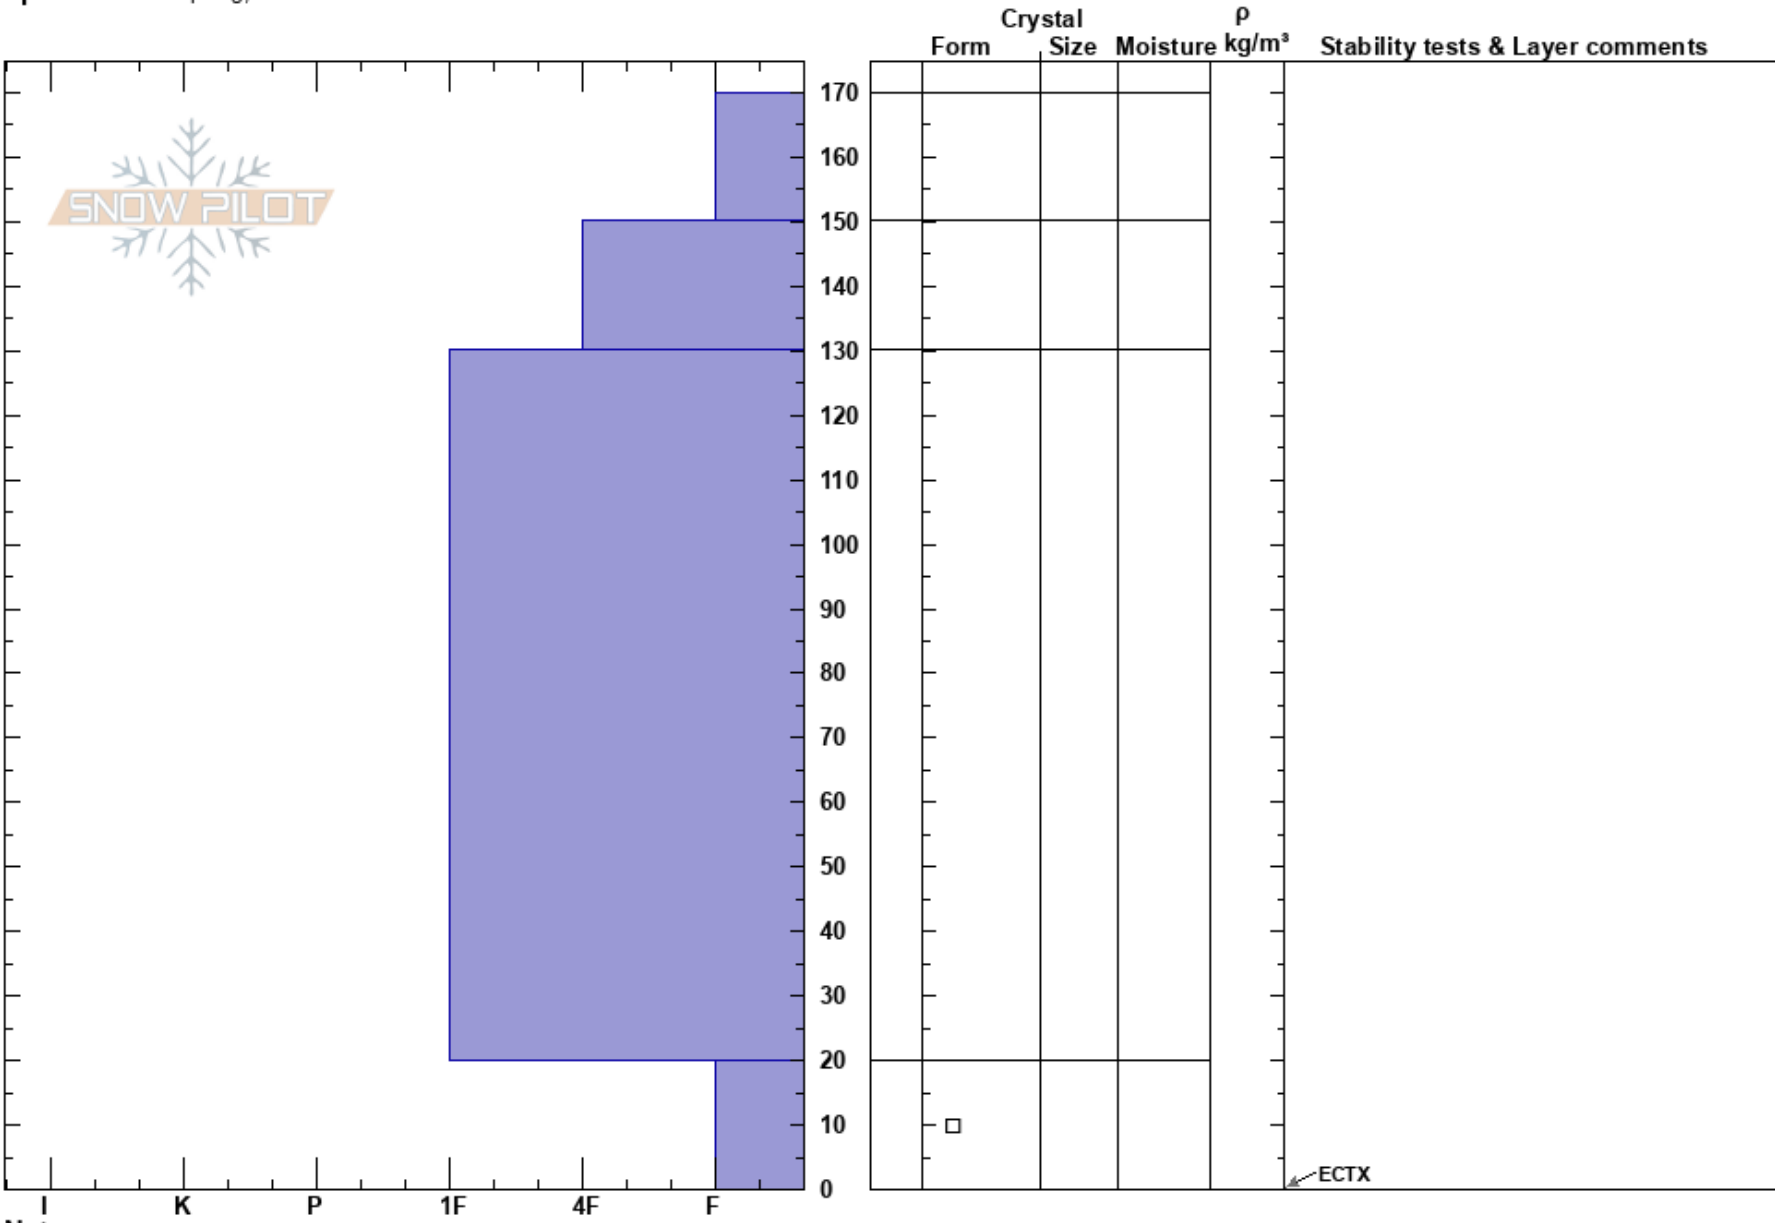

Horse Heaven
Big Hole Mountains
ID
Elevation: 8000 ft
Aspect: 25°
Specifics: Collapsing, localized

Crest Simeon
01/08/2025 - 12:00pm
Co-ord: 12T 479839W 4834322N
Slope Angle: 31°
Wind Loading: previous

Stability: Good
Air Temperature:
Sky Cover: CLR
Precipitation: NO
Wind: Calm

HS:170
PF:30
PS:15
20-0cm: Problematic layer

Layer Notes:

Notes:

ECTX