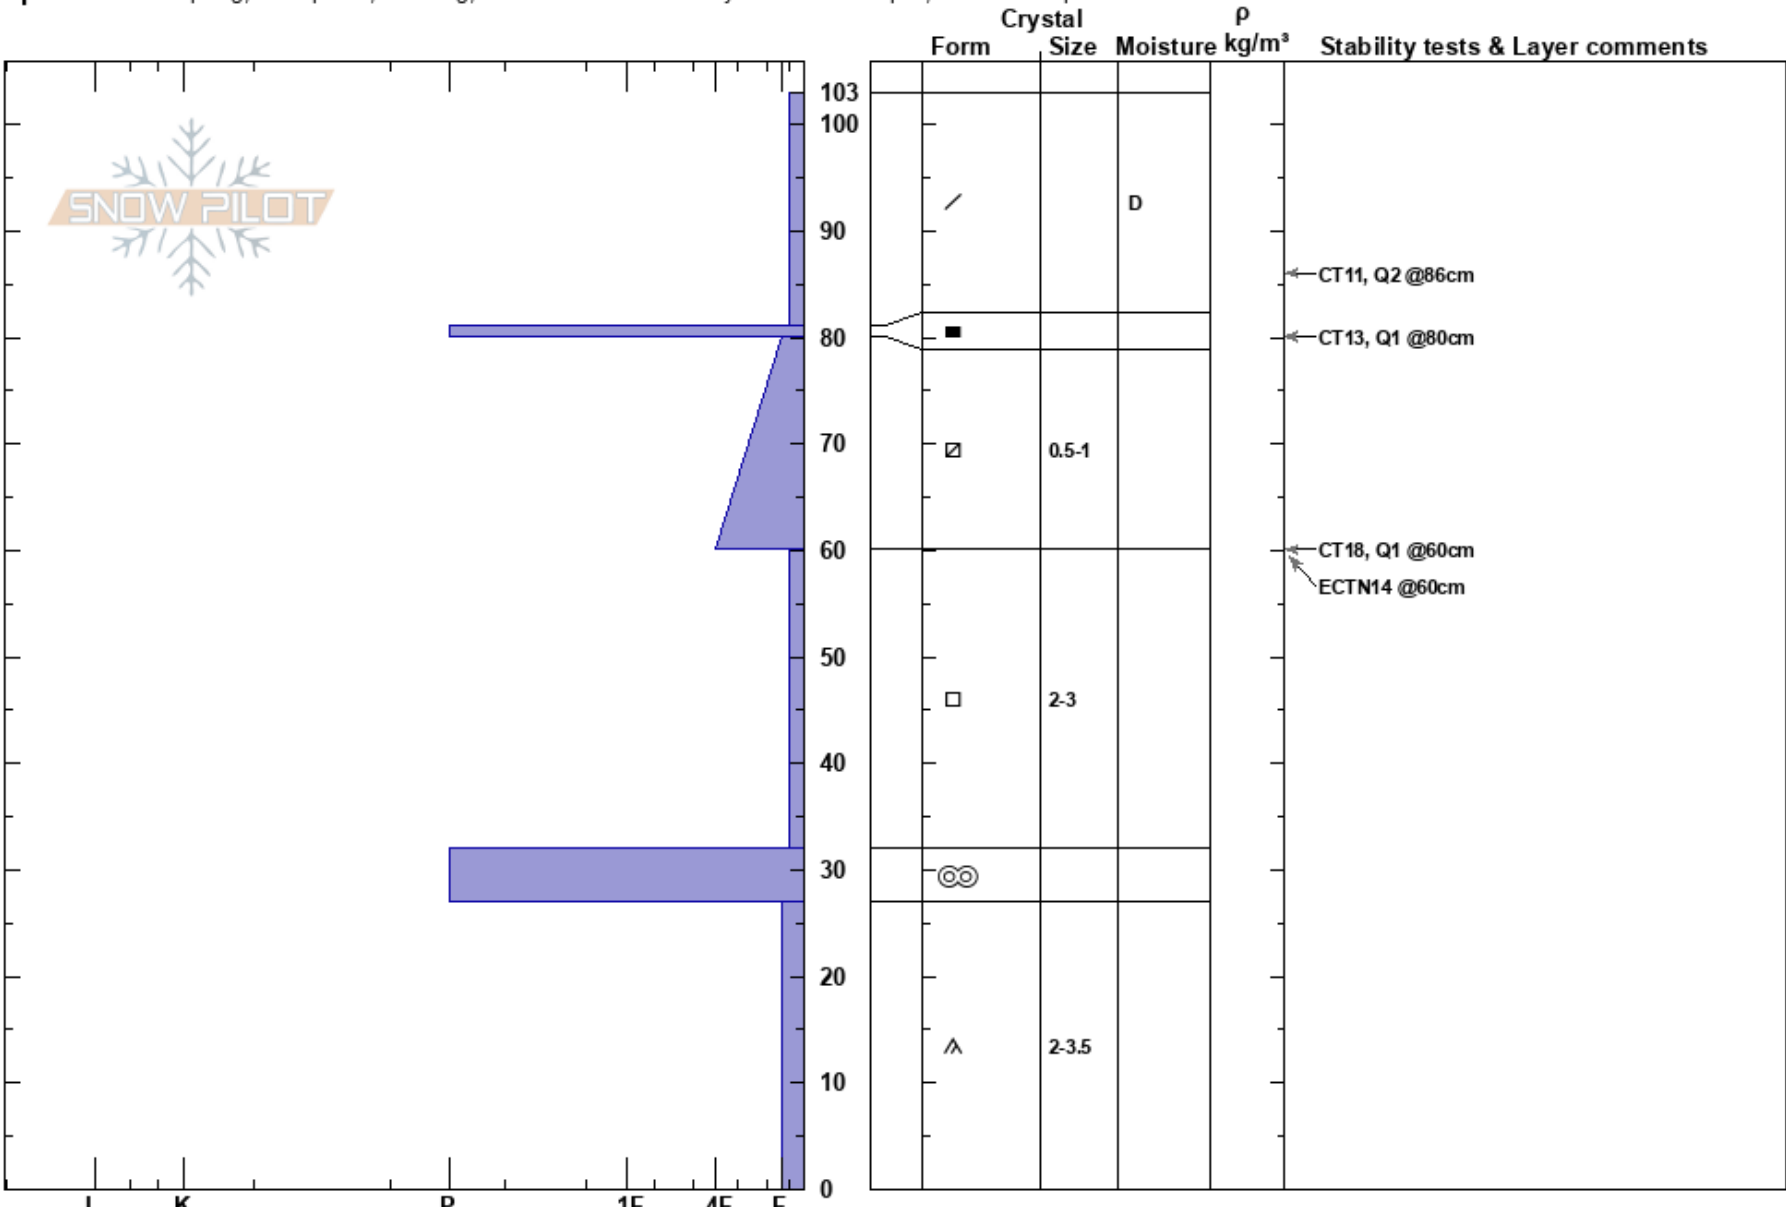

Stonehenge
 San Juan Range
 CO
 Elevation: 12096 ft
 Aspect:

Troy Nordquist
 01/08/2025 - 11:45am
 Co-ord: 37.88720N, -107.81196W
 Slope Angle: 19°
 Wind Loading: previous

Stability: Fair
 Air Temperature: 5°F
 Sky Cover: CLR
 Precipitation: NO
 Wind: NE Calm
 HS:103
 PF:55
 PS: 15
 80-60cm: Problematic layer

Specifics: Collapsing, widespread; Cracking; Recent avalanche activity on different slopes; We skied slope

Notes: