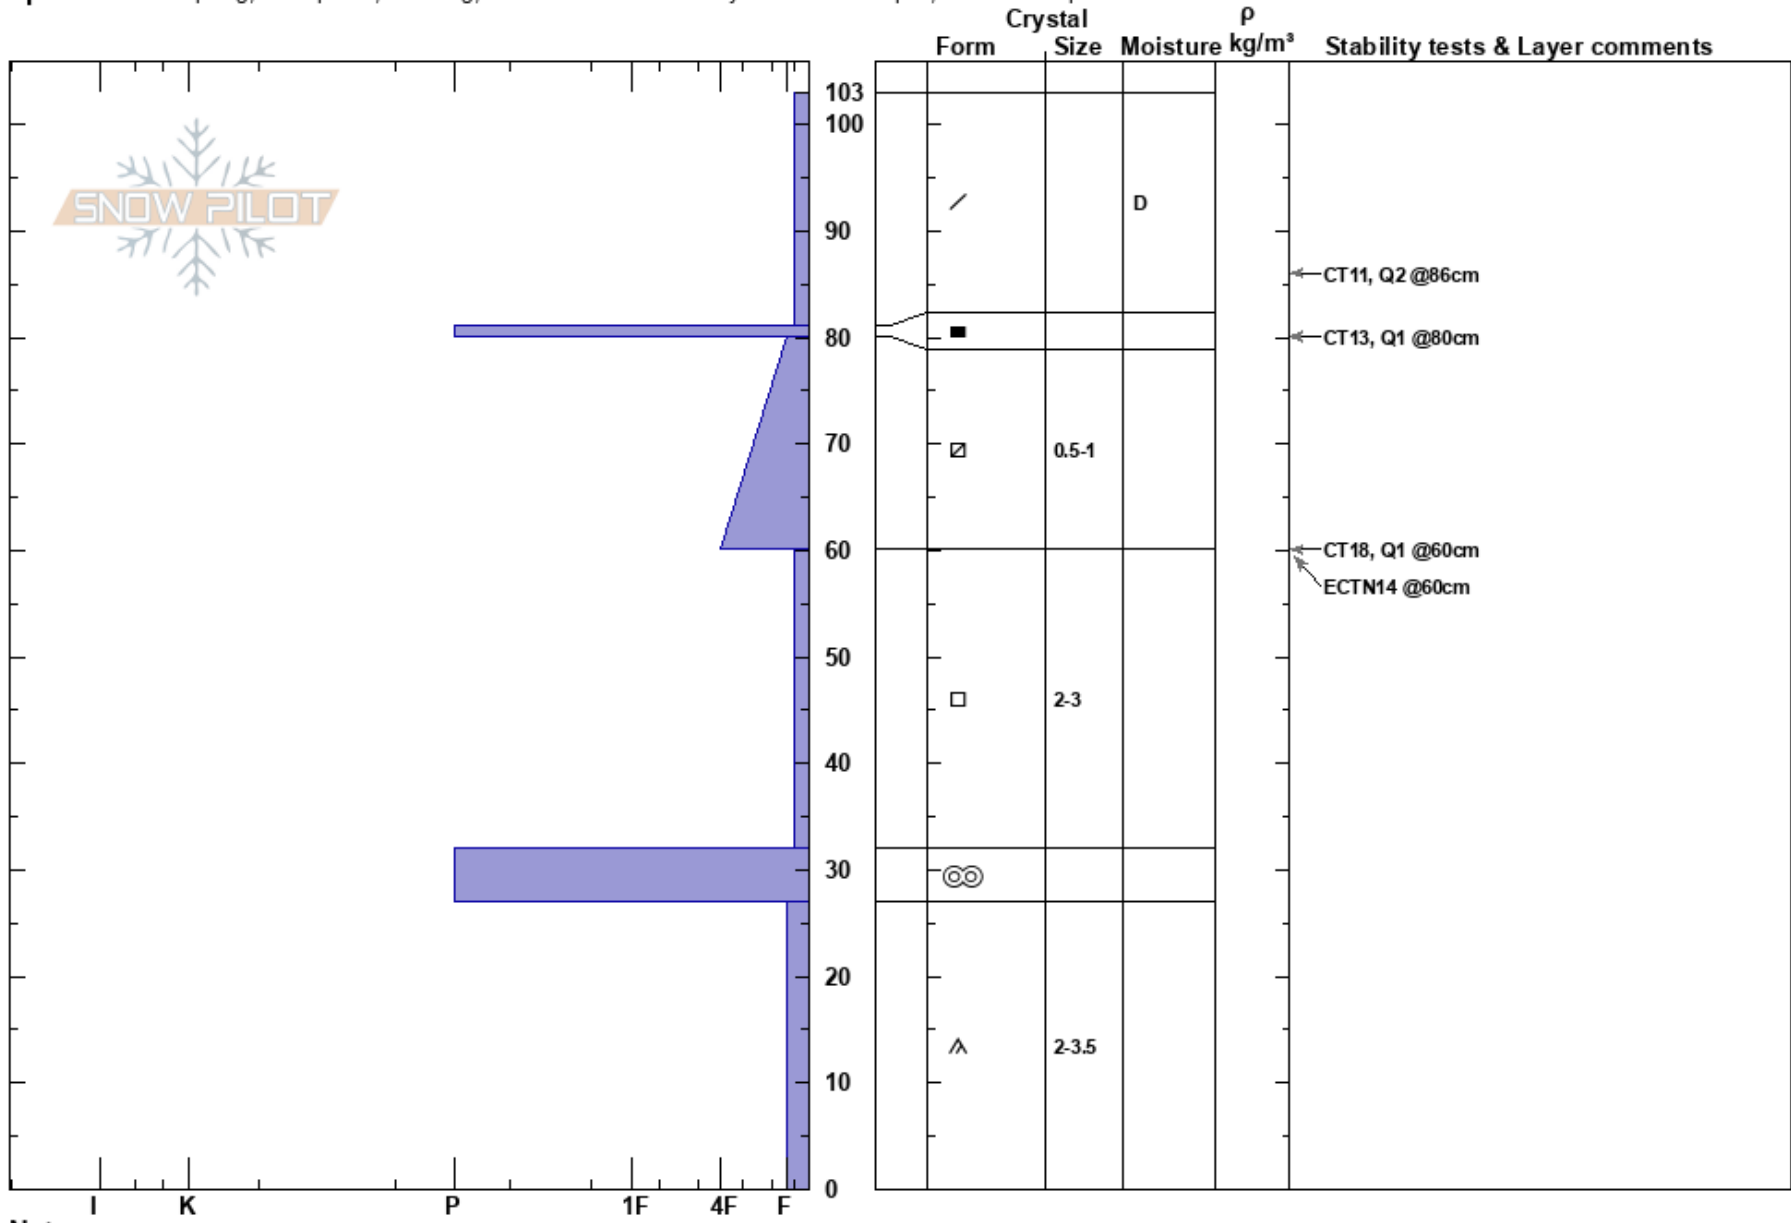

Stonehenge
 San Juan Range
 CO
 Elevation: 12096 ft
 Aspect:

Troy Nordquist
 01/08/2025 - 11:45am
 Co-ord: 37.88720N, -107.81196W
 Slope Angle: 19°
 Wind Loading: previous

Stability: Fair
 Air Temperature: 5°F
 Sky Cover: CLR
 Precipitation: NO
 Wind: NE Calm
 HS:103
 PF:55
 PS: 15
 80-60cm: Problematic layer

Specifics: Collapsing, widespread; Cracking; Recent avalanche activity on different slopes; We skied slope

Notes: