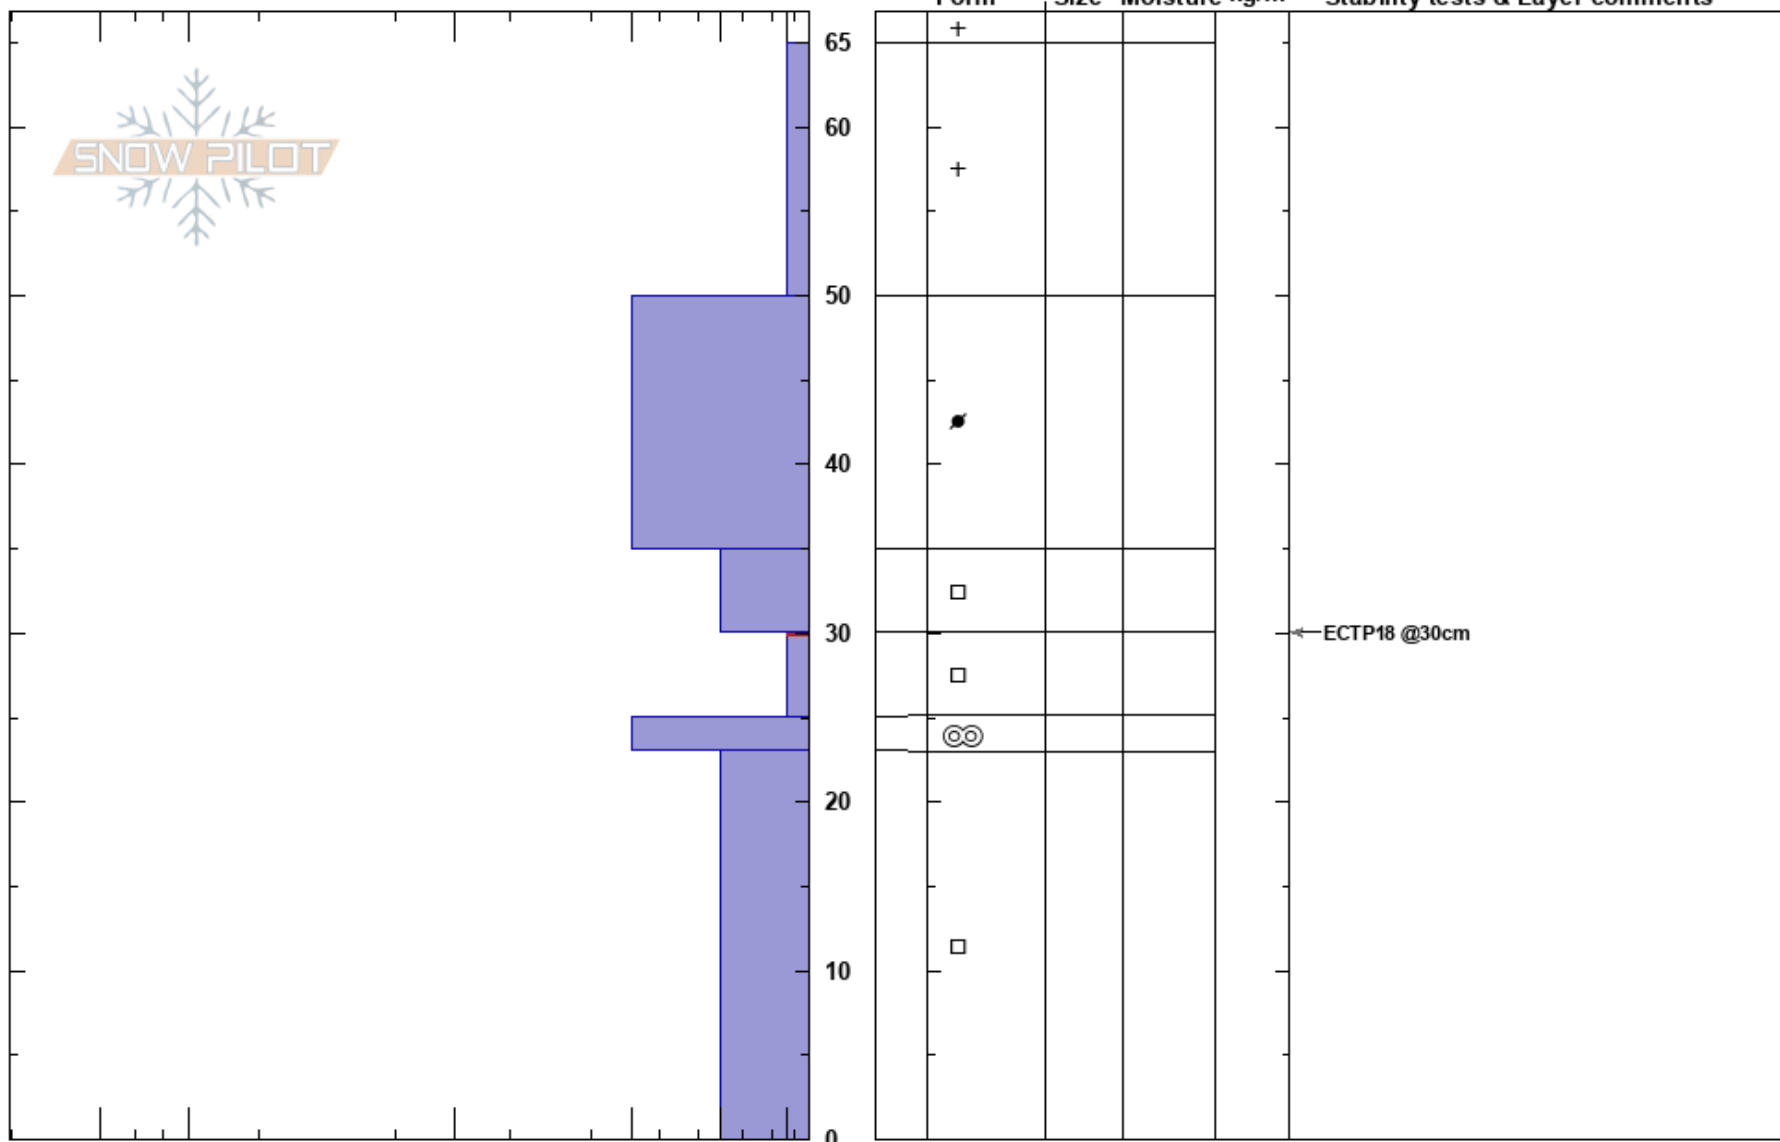

Crystal Form

Size

Moisture

ρ kg/m³

Stability tests & Layer comments