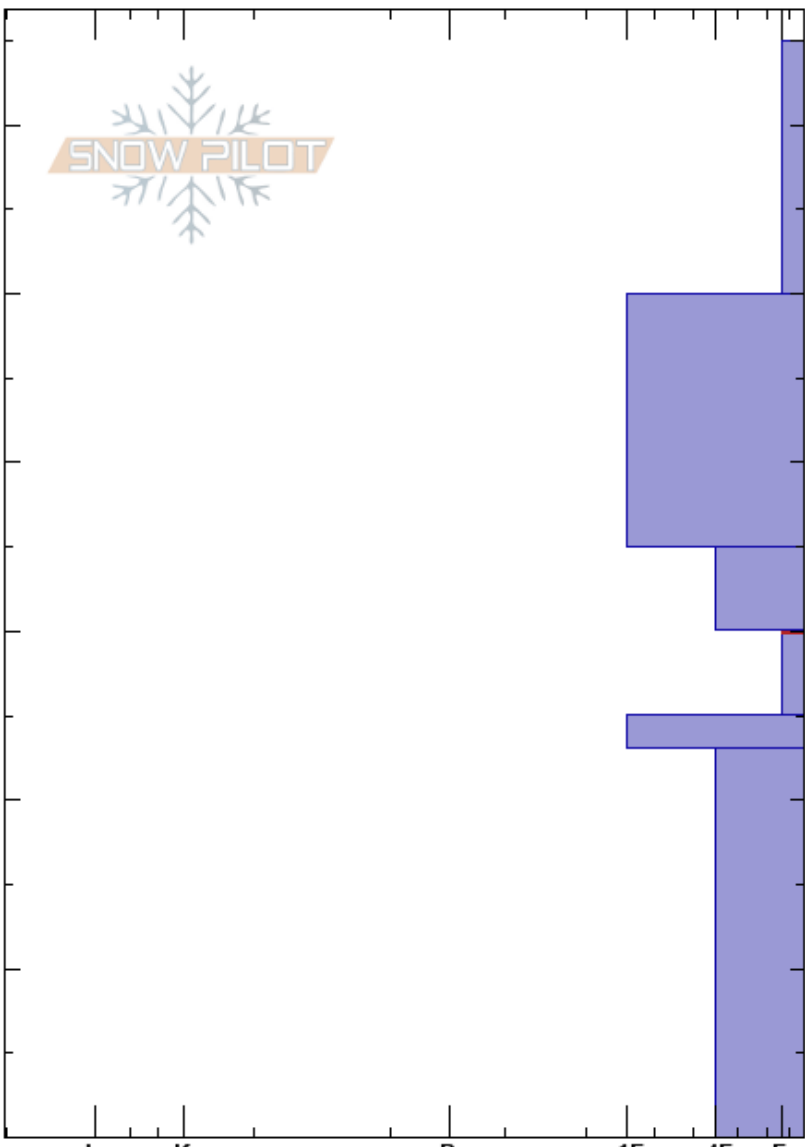

Green Knoll NTL S
 Never Summer
 CO
Elevation: 11400 ft
Aspect: S
Specifics: Collapsing, widespread; Cracking

Austin DiVesta
 01/08/2025 - 1:00pm
Co-ord: 40.37978N, -105.88756W
Slope Angle: 15°
Wind Loading: no

Stability:
Air Temperature:
Sky Cover: CLR
Precipitation: NO
Wind: Calm

HS:65
PF:65
PS:20
 30-25cm:Problematic layer

| Height (ft) | Crystal | | Moisture | ρ kg/m ³ | Stability tests & Layer comments |
|-------------|---------|------|----------|--------------------------|----------------------------------|
| | Form | Size | | | |
| 65 | + | | | | |
| 60 | + | | | | |
| 50 | | | | | |
| 40 | * | | | | |
| 35 | □ | | | | |
| 30 | □ | | | | ← ECTP18 @30cm |
| 25 | ⊙⊙ | | | | |
| 20 | | | | | |
| 10 | □ | | | | |
| 0 | | | | | |