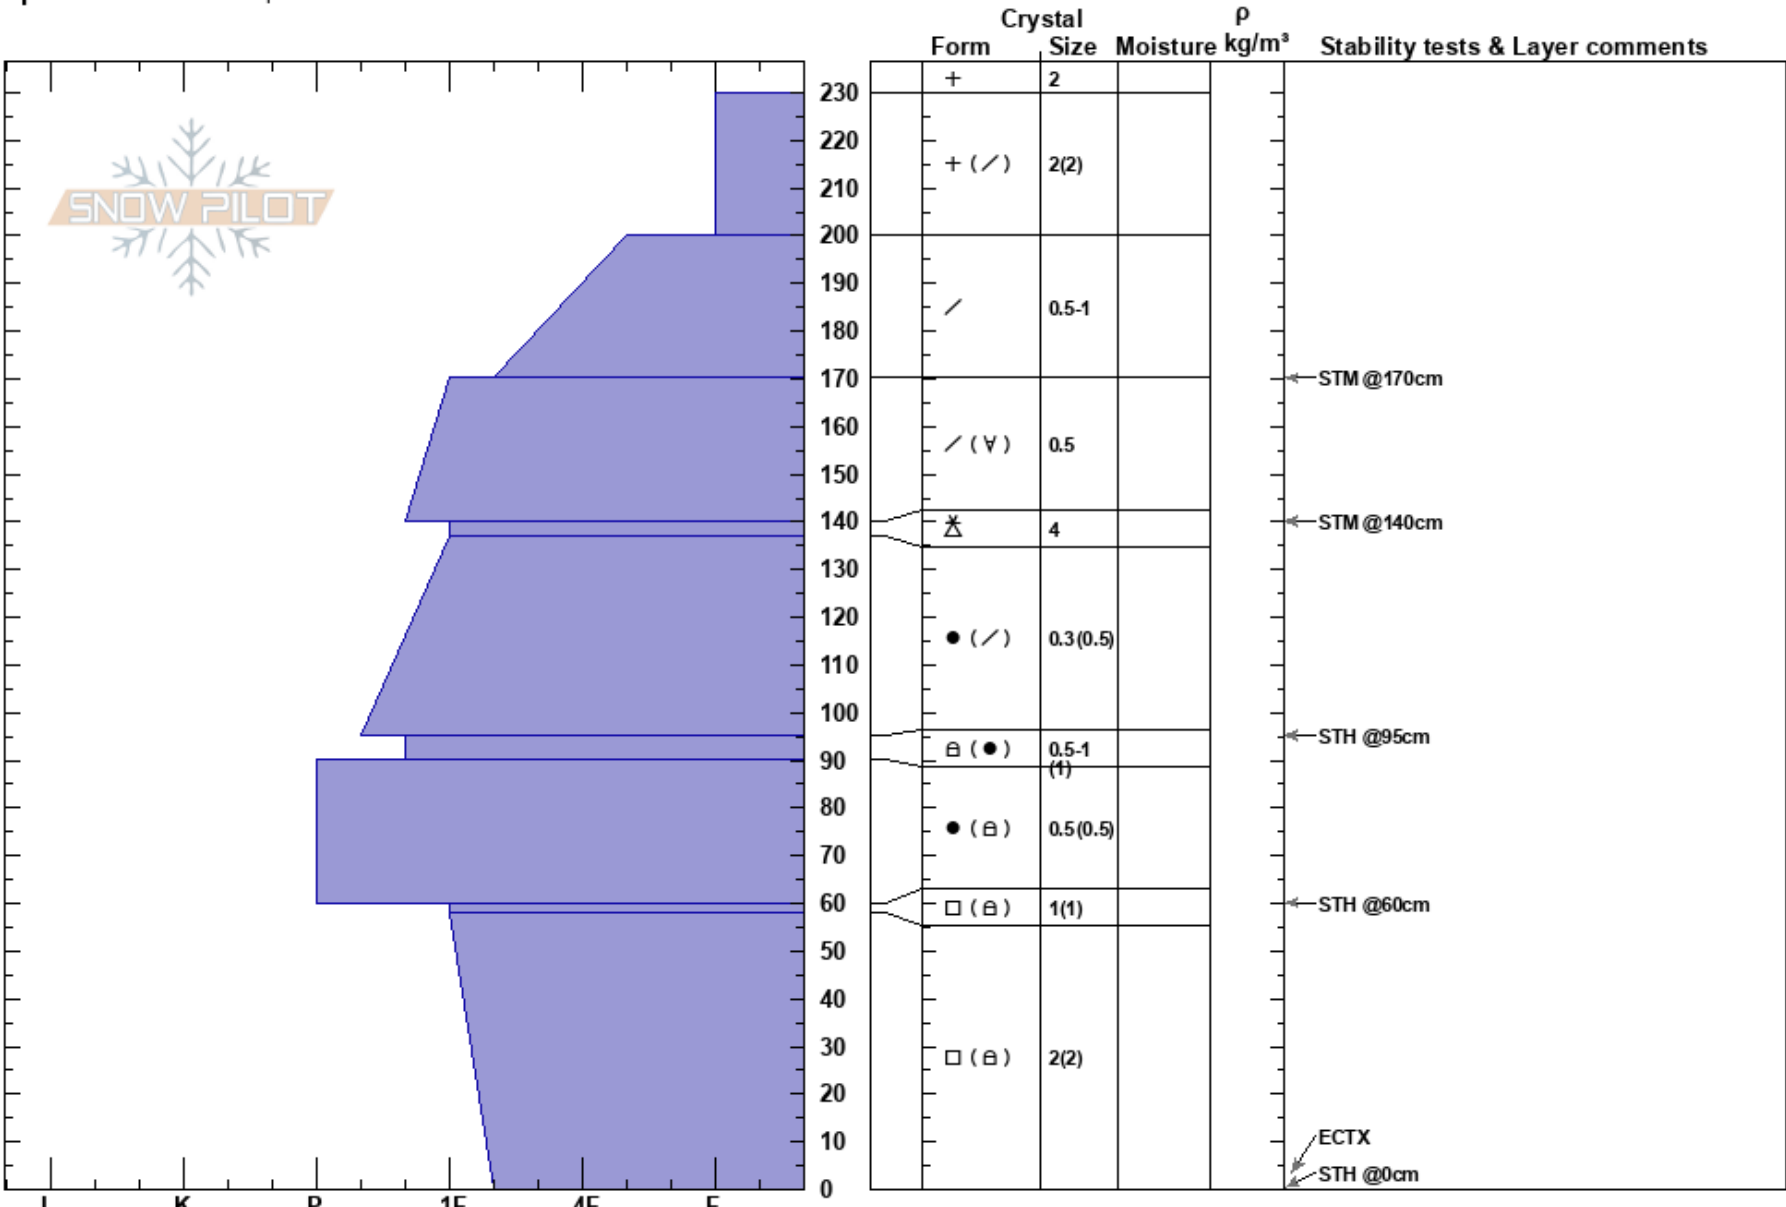

Center of North Bowl
 Teton Range
 WY
 Elevation: 2620 m
 Aspect: N
 Specifics: We skied slope

Daniel Nagy
 01/08/2025 - 2:15pm
 Co-ord: 43.79968N, -110.94484W
 Slope Angle: 34°
 Wind Loading:

Stability: Fair
 Air Temperature: -10°C
 Sky Cover: OVC
 Precipitation: S1
 Wind: N Light Breeze

HS:230
 Layer Notes:
 60-58cm: Problematic layer

Notes: