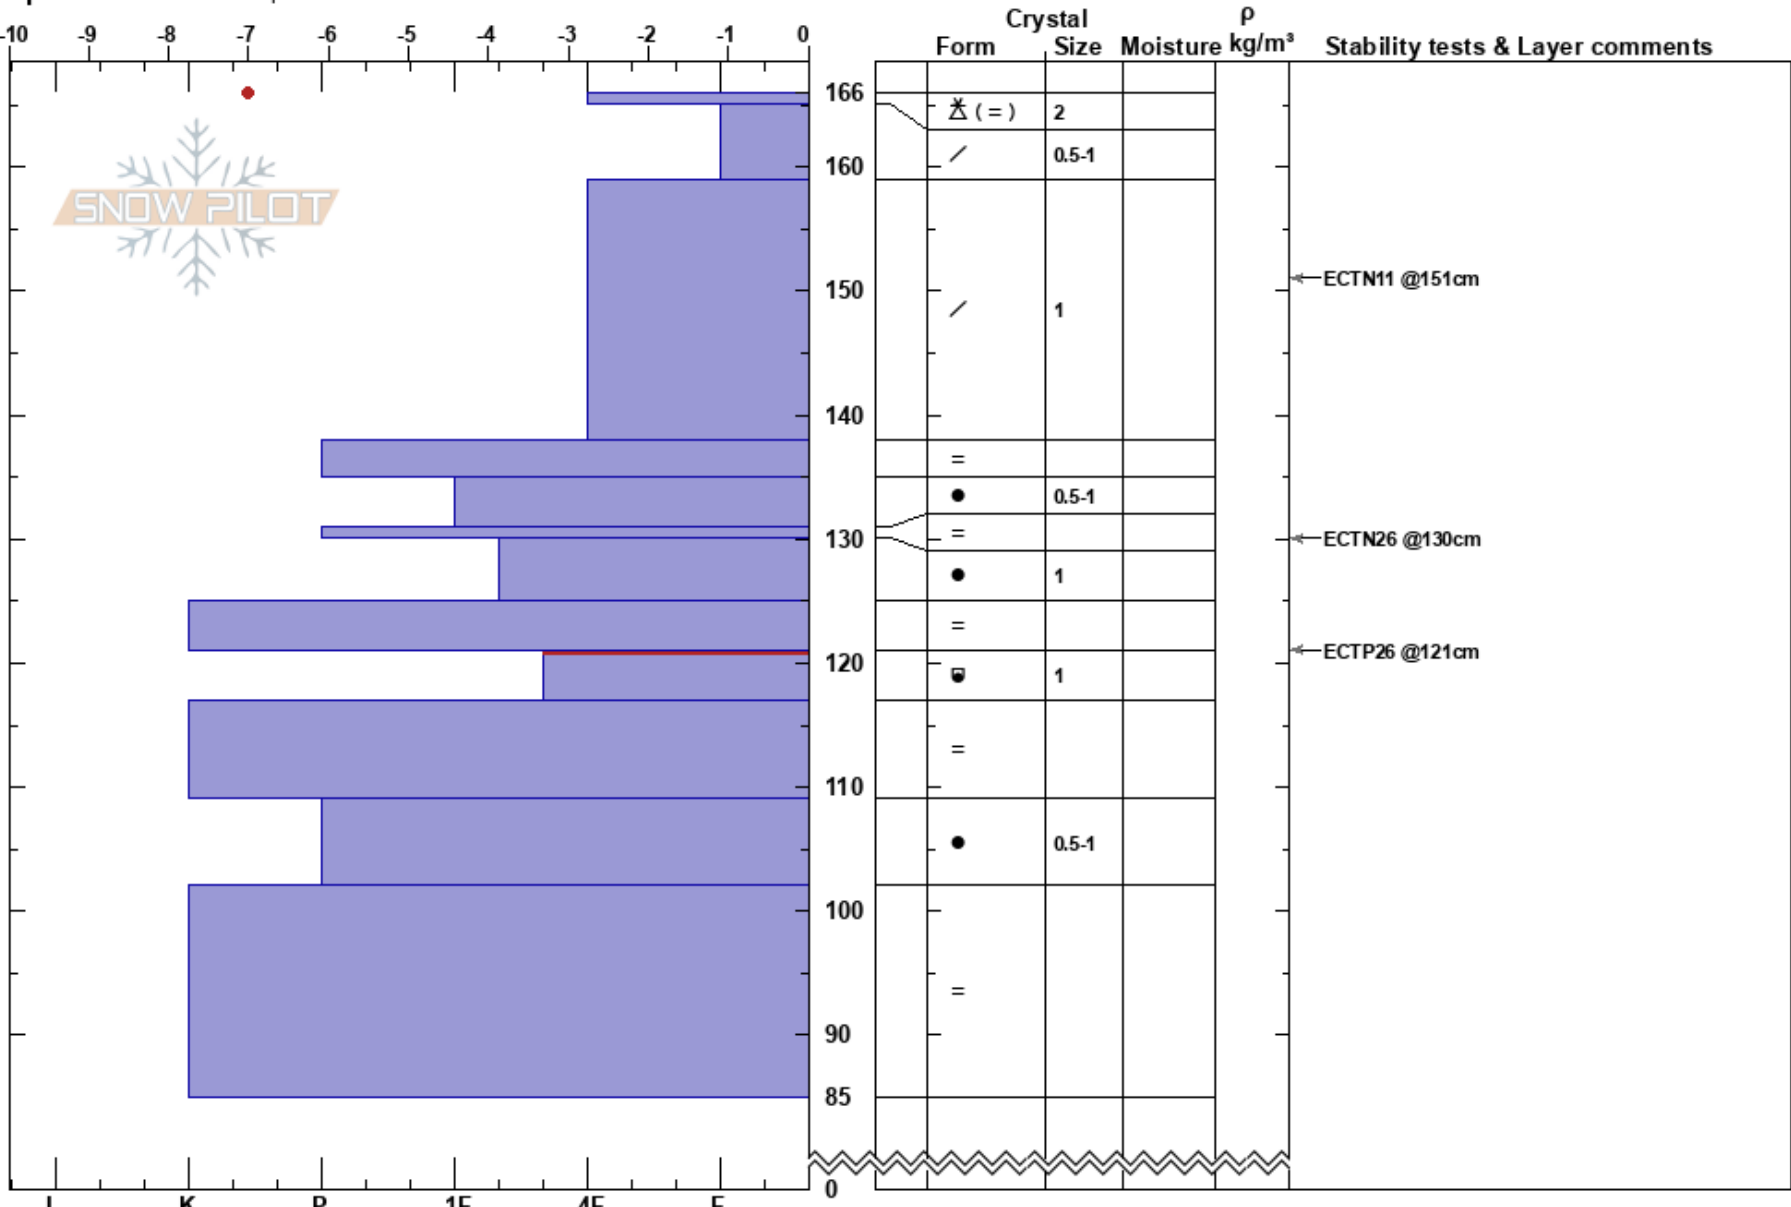

Silver Peak
 Central Sierra
 CA
Elevation: 7680 ft
Aspect: 4°
Specifics: We skied slope

Brandon Schwartz
 01/08/2025 - 10:40am
Co-ord: 39.22473N, -120.24102W
Slope Angle: 26°
Wind Loading: no

Stability: Good **HS:** 166 **Layer Notes:**
Air Temperature: 2°C **PF:** 20 121-117cm: Problematic layer
Sky Cover: SCT **PS:** 10
Precipitation: NO
Wind: E Moderate

Notes: Pit dug in below treeline terrain. ECTP result at 121cm was not repeatable.