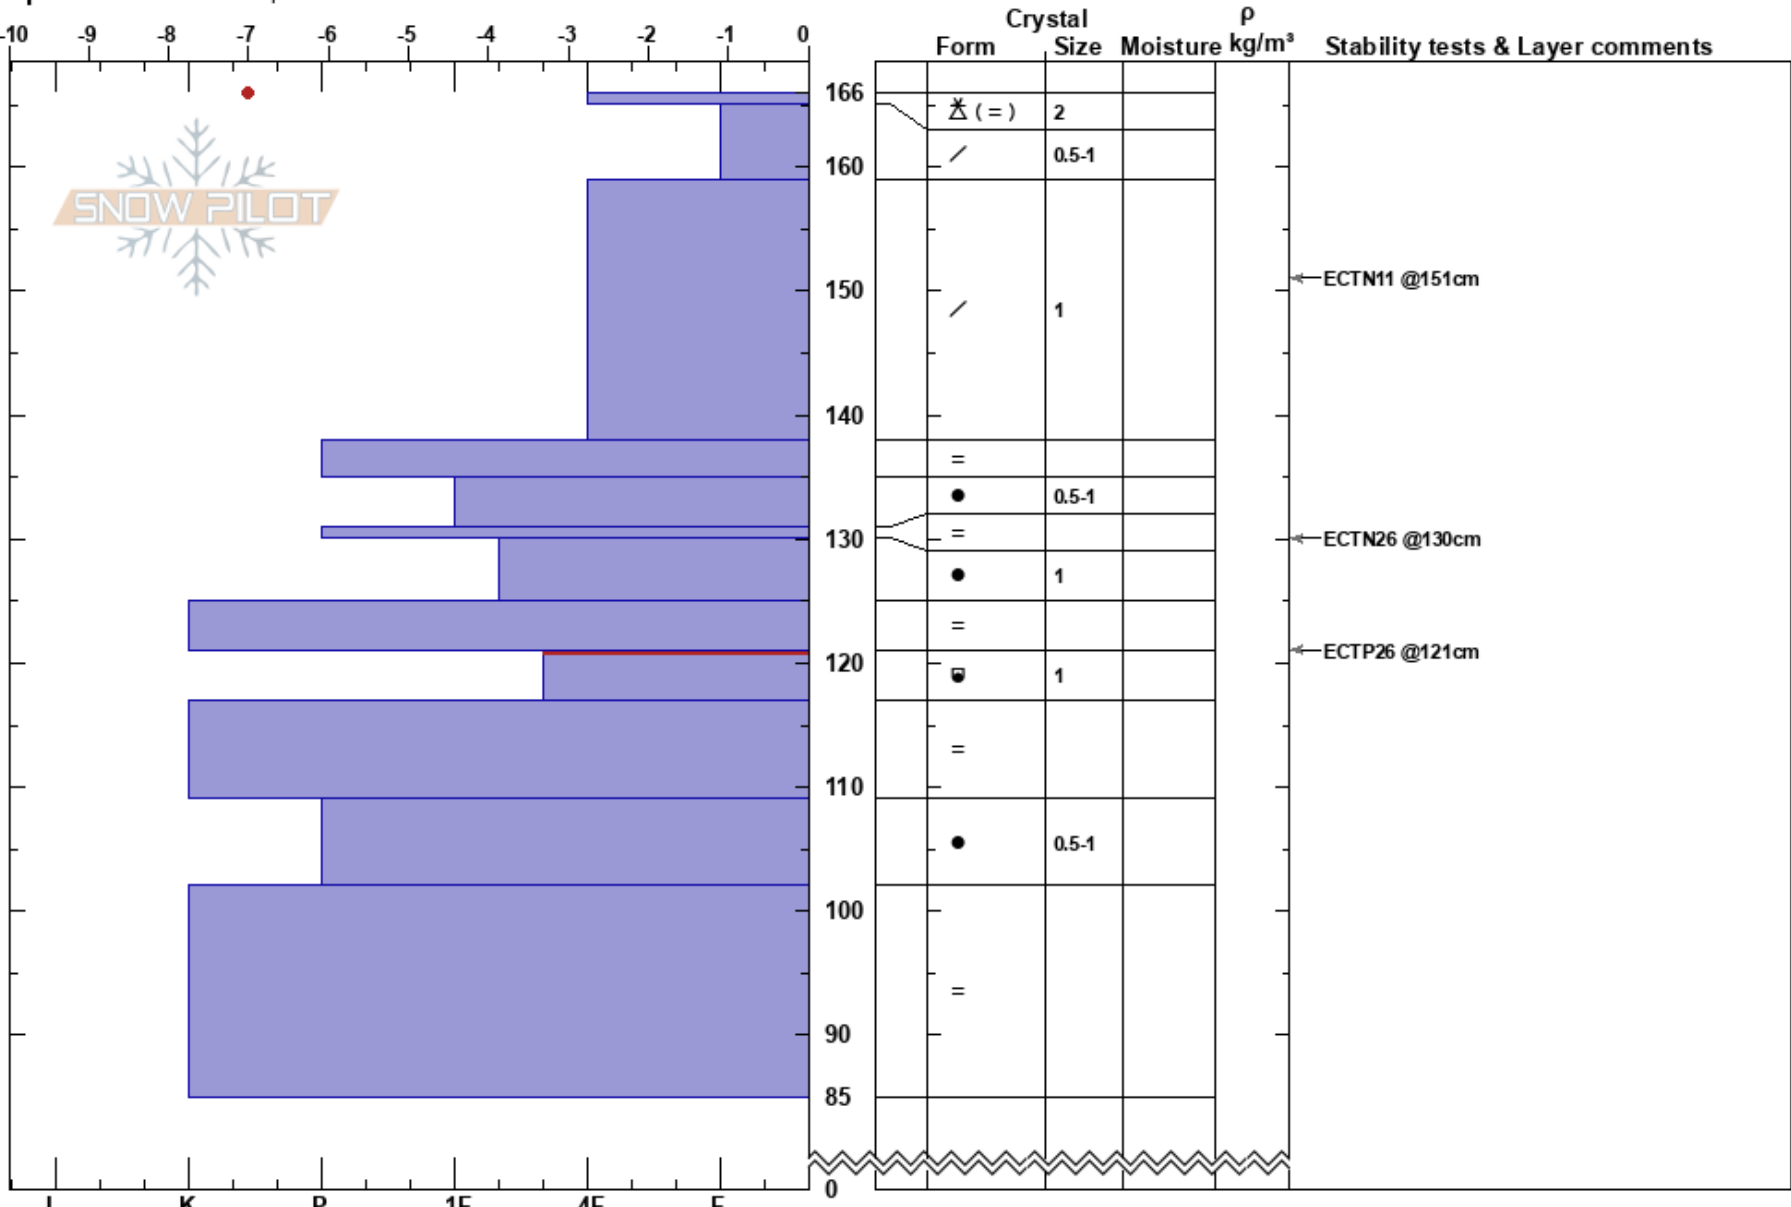

Silver Peak  
 Central Sierra  
 CA  
**Elevation:** 7680 ft  
**Aspect:** 4°  
**Specifics:** We skied slope

Brandon Schwartz  
 01/08/2025 - 10:40am  
**Co-ord:** 39.22473N, -120.24102W  
**Slope Angle:** 26°  
**Wind Loading:** no

**Stability:** Good **HS:** 166 **Layer Notes:**  
**Air Temperature:** 2°C **PF:** 20 121-117cm: Problematic layer  
**Sky Cover:** SCT **PS:** 10  
**Precipitation:** NO  
**Wind:** E Moderate

**Notes:** Pit dug in below treeline terrain. ECTP result at 121cm was not repeatable.