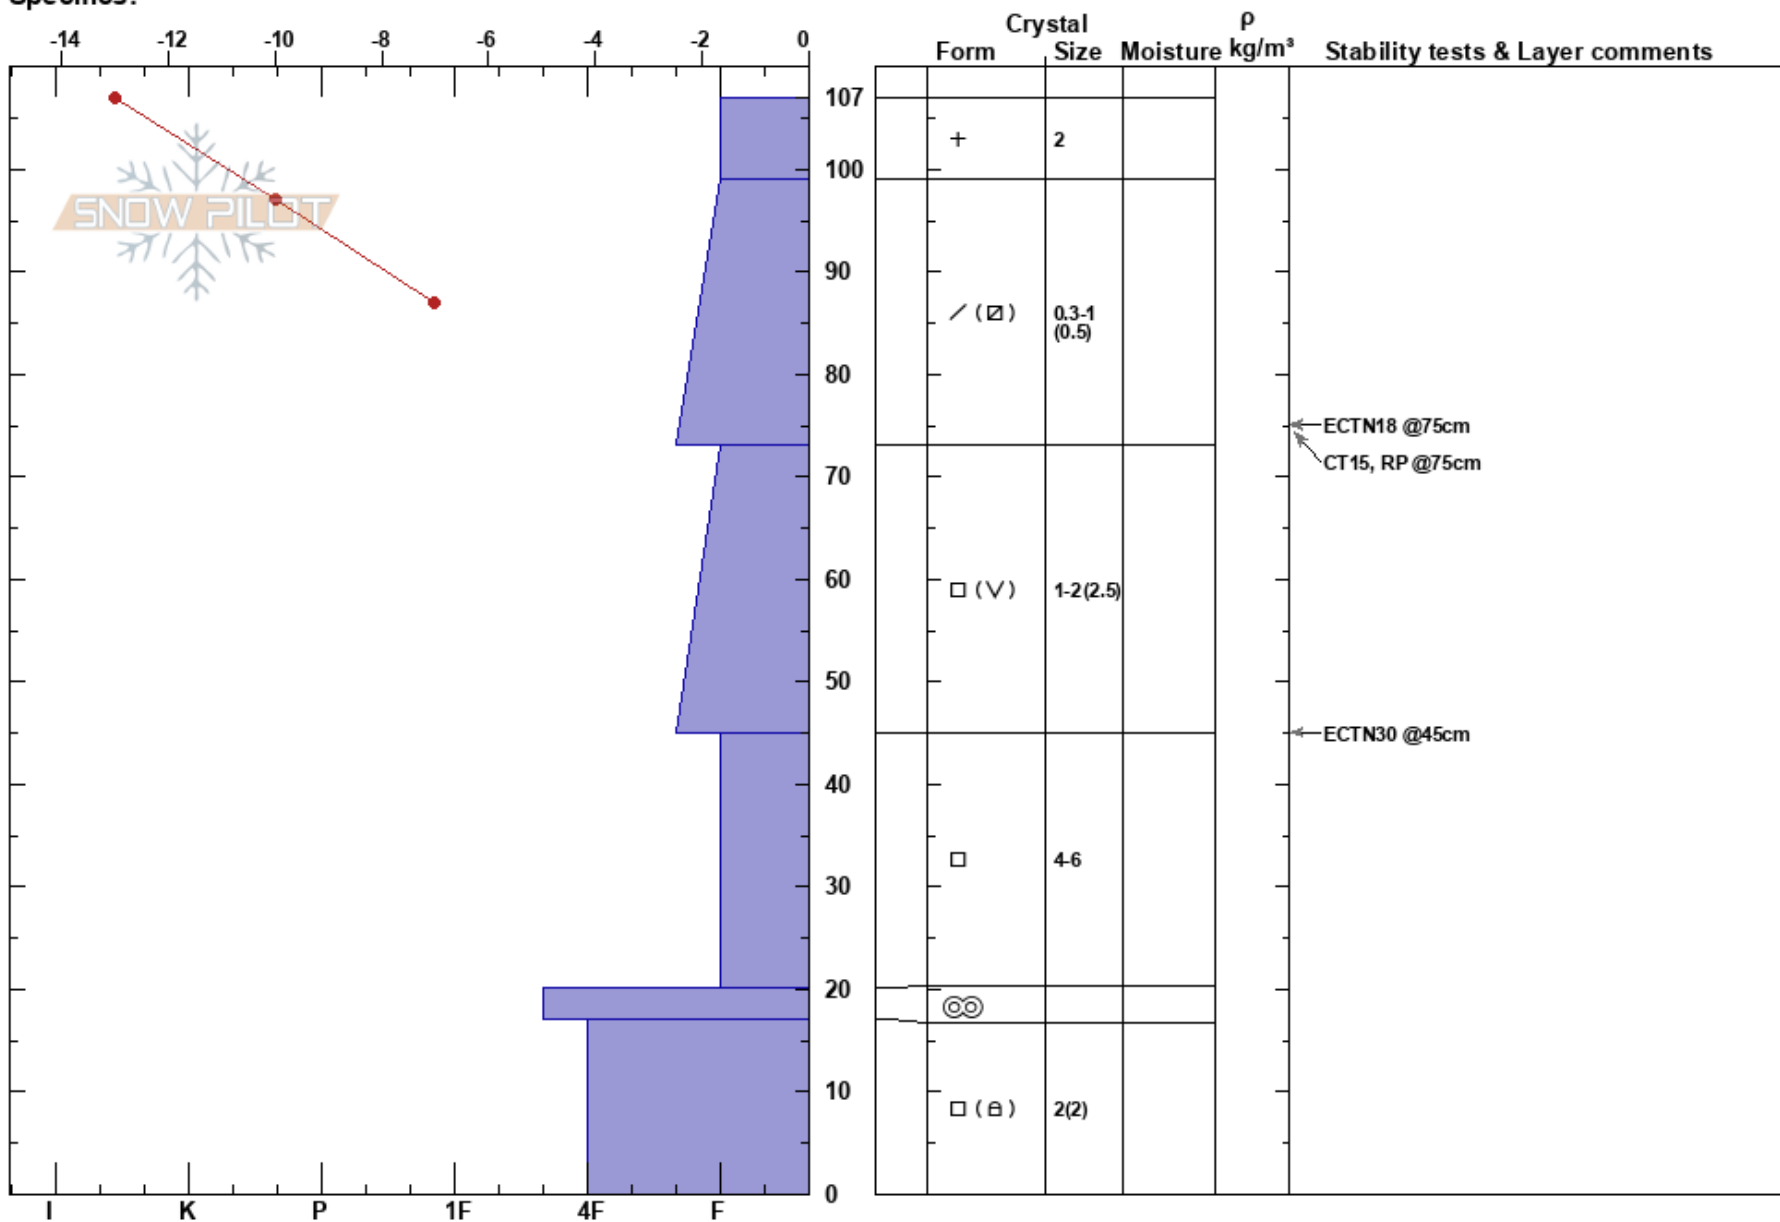

Hotel Draw North <TL
 San Juan Range
 CO
 Elevation: 10389 ft
 Aspect: 18°
 Specifics:

Lacey Andersen
 01/08/2025 - 10:07am
 Co-ord: 37.64514N, -107.95832W
 Slope Angle:
 Wind Loading:

Stability:
 Air Temperature: -9°C
 Sky Cover: CLR
 Precipitation: NO
 Wind: Calm

HS:107
 PF:45
 PS:5
 Layer Notes:

Notes: