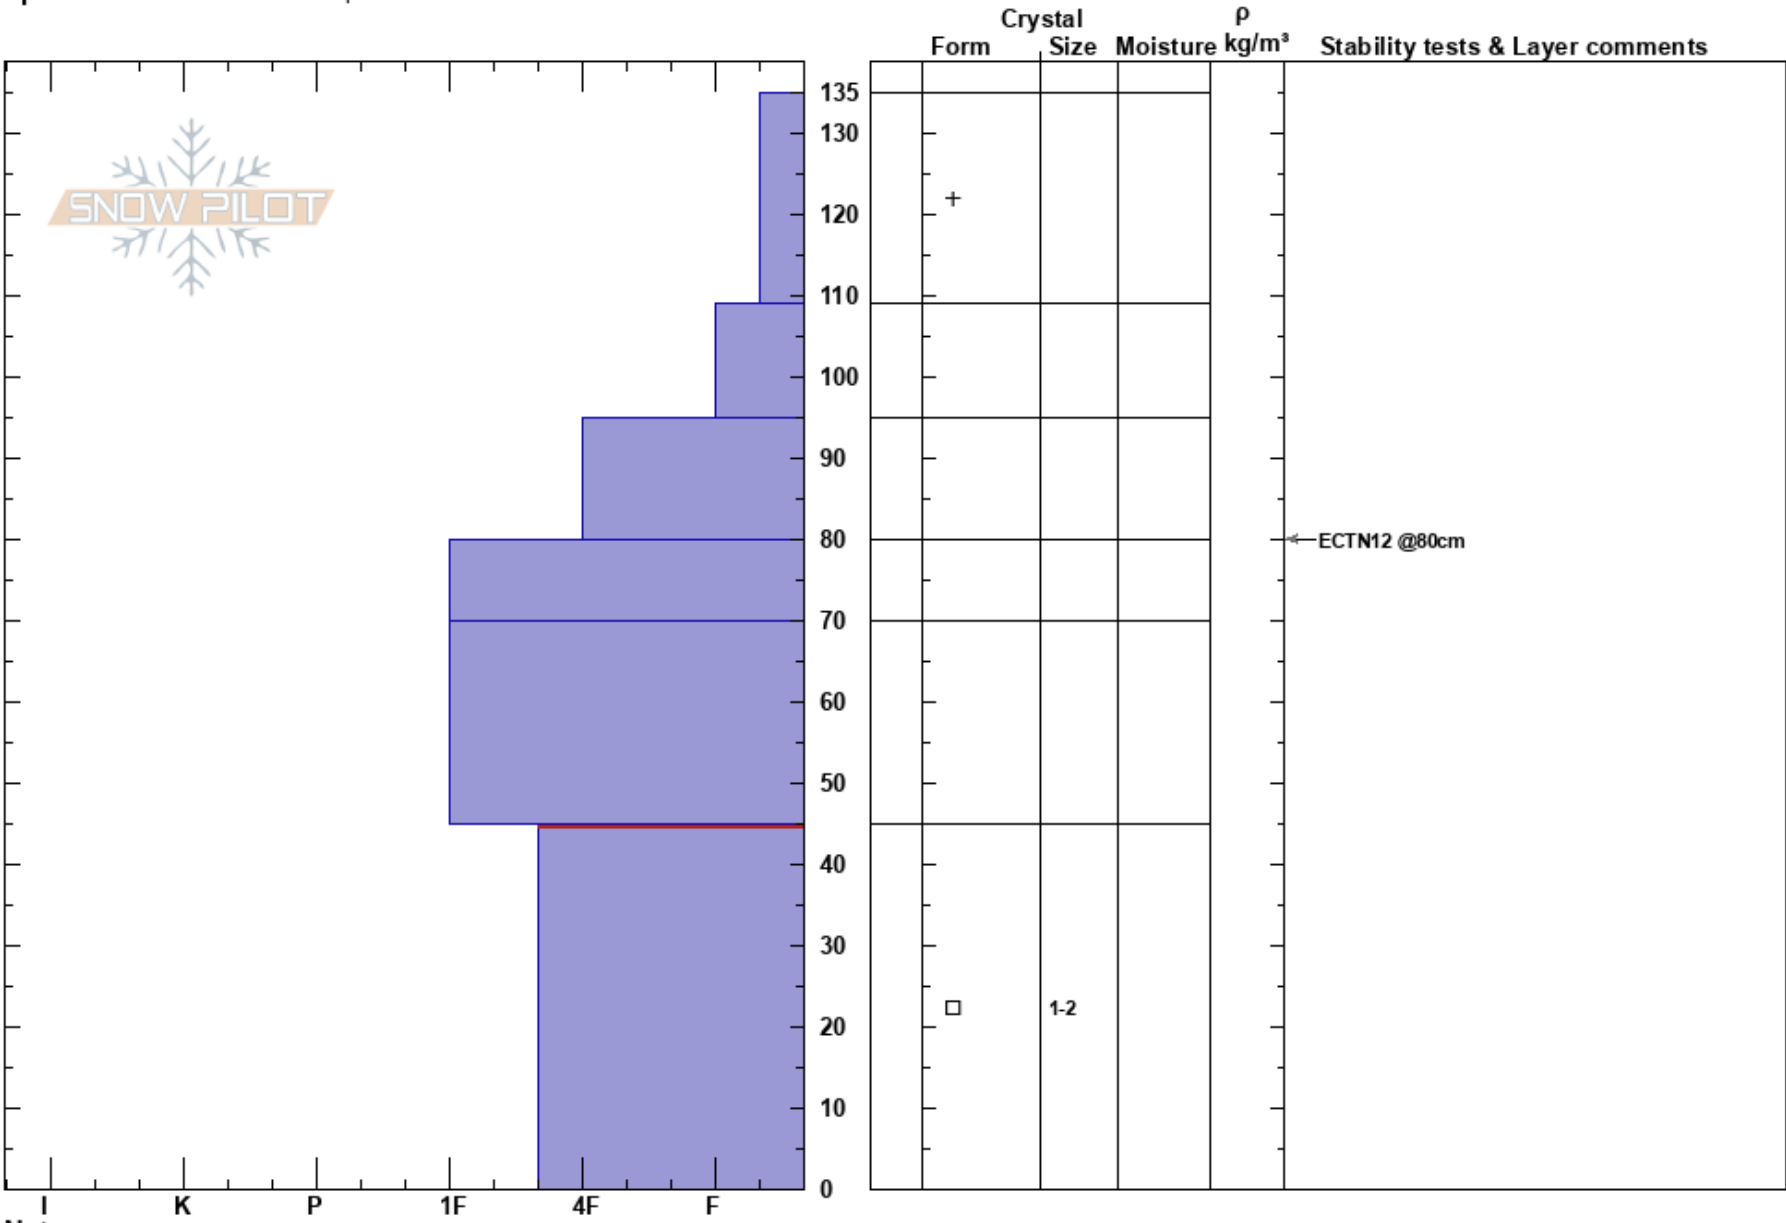

W Fk Mill Ck  
 Absaroka Range  
 MT  
 Elevation: 8800 ft  
 Aspect: 80°  
 Specifics: We snowmobiled slope

Mark Staples  
 01/07/2025 - 2:00pm  
 Co-ord: 45.26533N, -110.57769W  
 Slope Angle: 25°  
 Wind Loading: no

Stability: Good  
 Air Temperature:  
 Sky Cover: CLR  
 Precipitation:  
 Wind:

HS:135  
 Layer Notes:  
 45-0cm: Problematic layer

Notes: No recent avalanche activity seen. This area likely has some of the deeper and stronger snow.