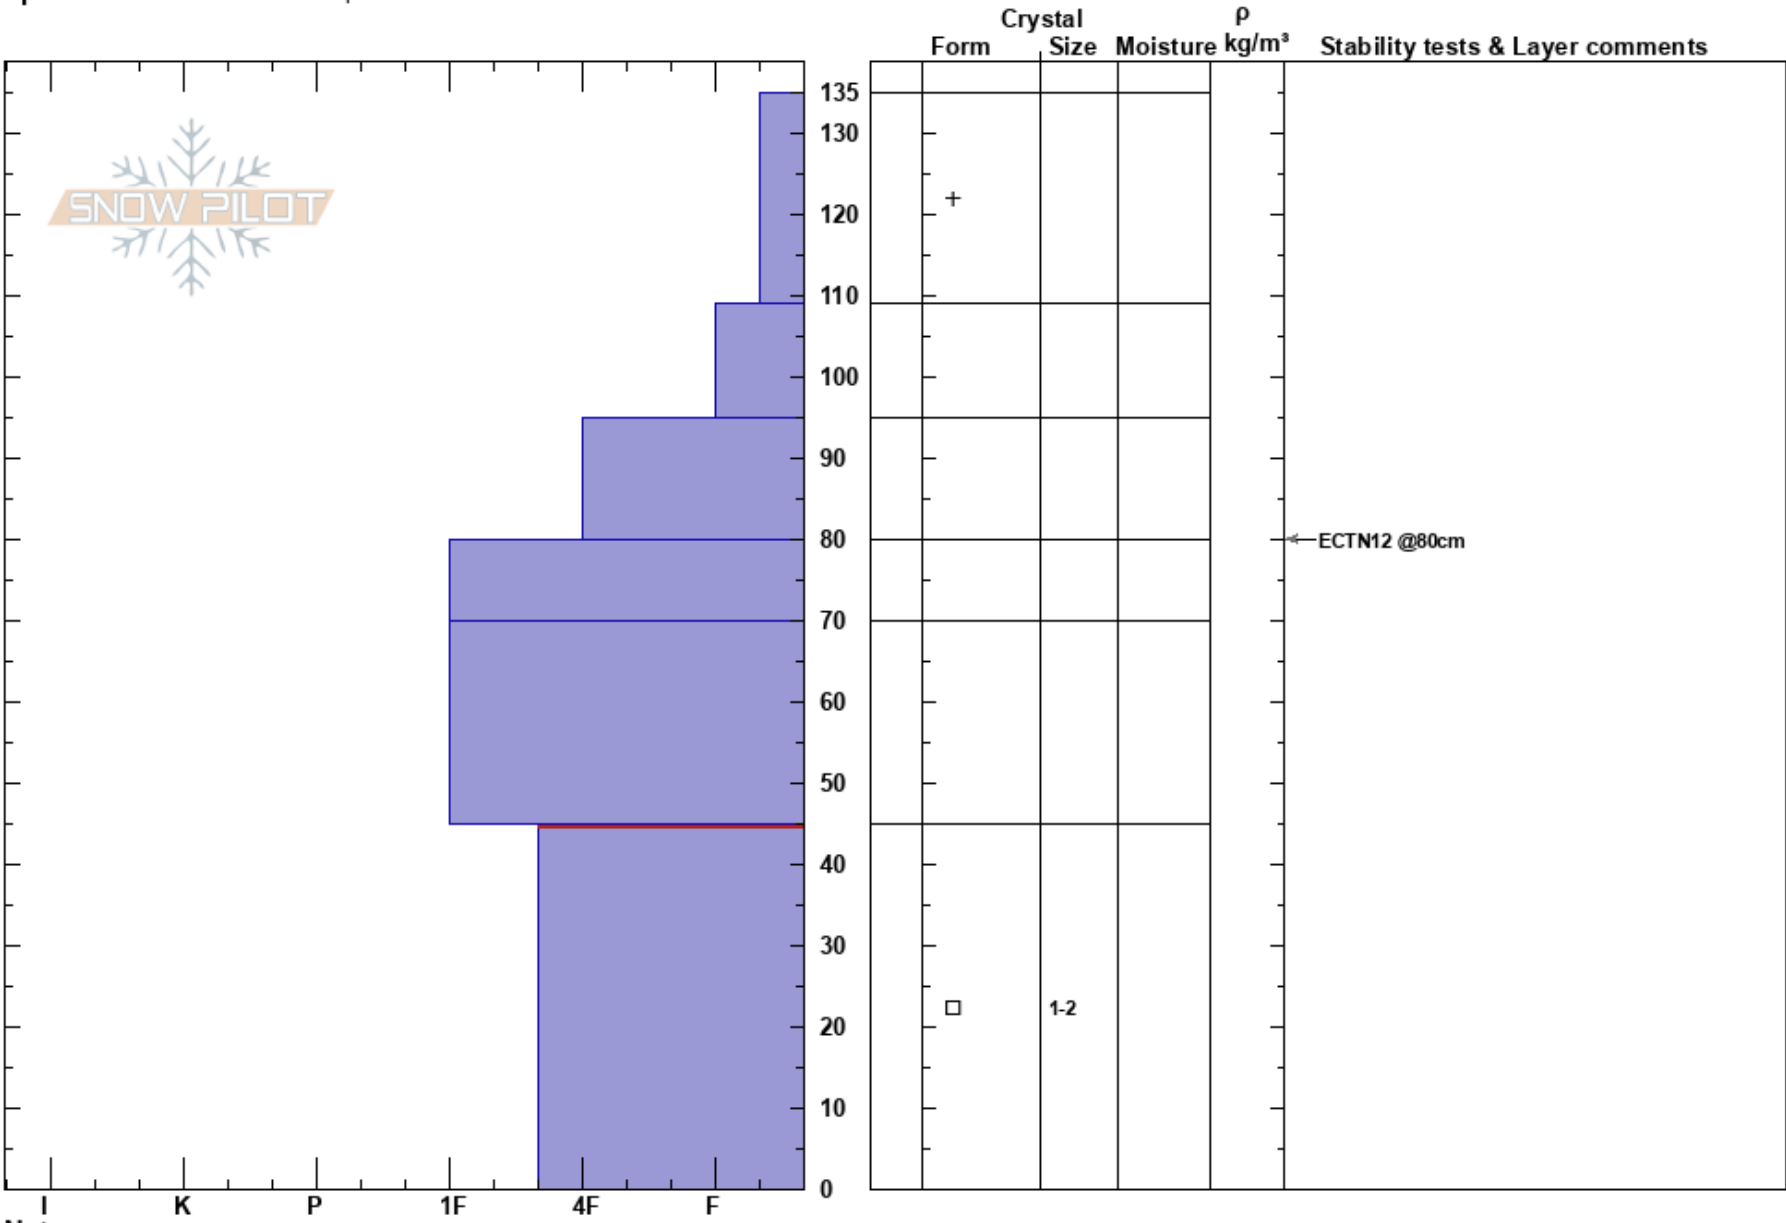

W Fk Mill Ck
 Absaroka Range
 MT
 Elevation: 8800 ft
 Aspect: 80°
 Specifics: We snowmobiled slope

Mark Staples
 01/07/2025 - 2:00pm
 Co-ord: 45.26533N, -110.57769W
 Slope Angle: 25°
 Wind Loading: no

Stability: Good
 Air Temperature:
 Sky Cover: CLR
 Precipitation:
 Wind:

HS:135
 Layer Notes:
 45-0cm: Problematic layer

Notes: No recent avalanche activity seen. This area likely has some of the deeper and stronger snow.