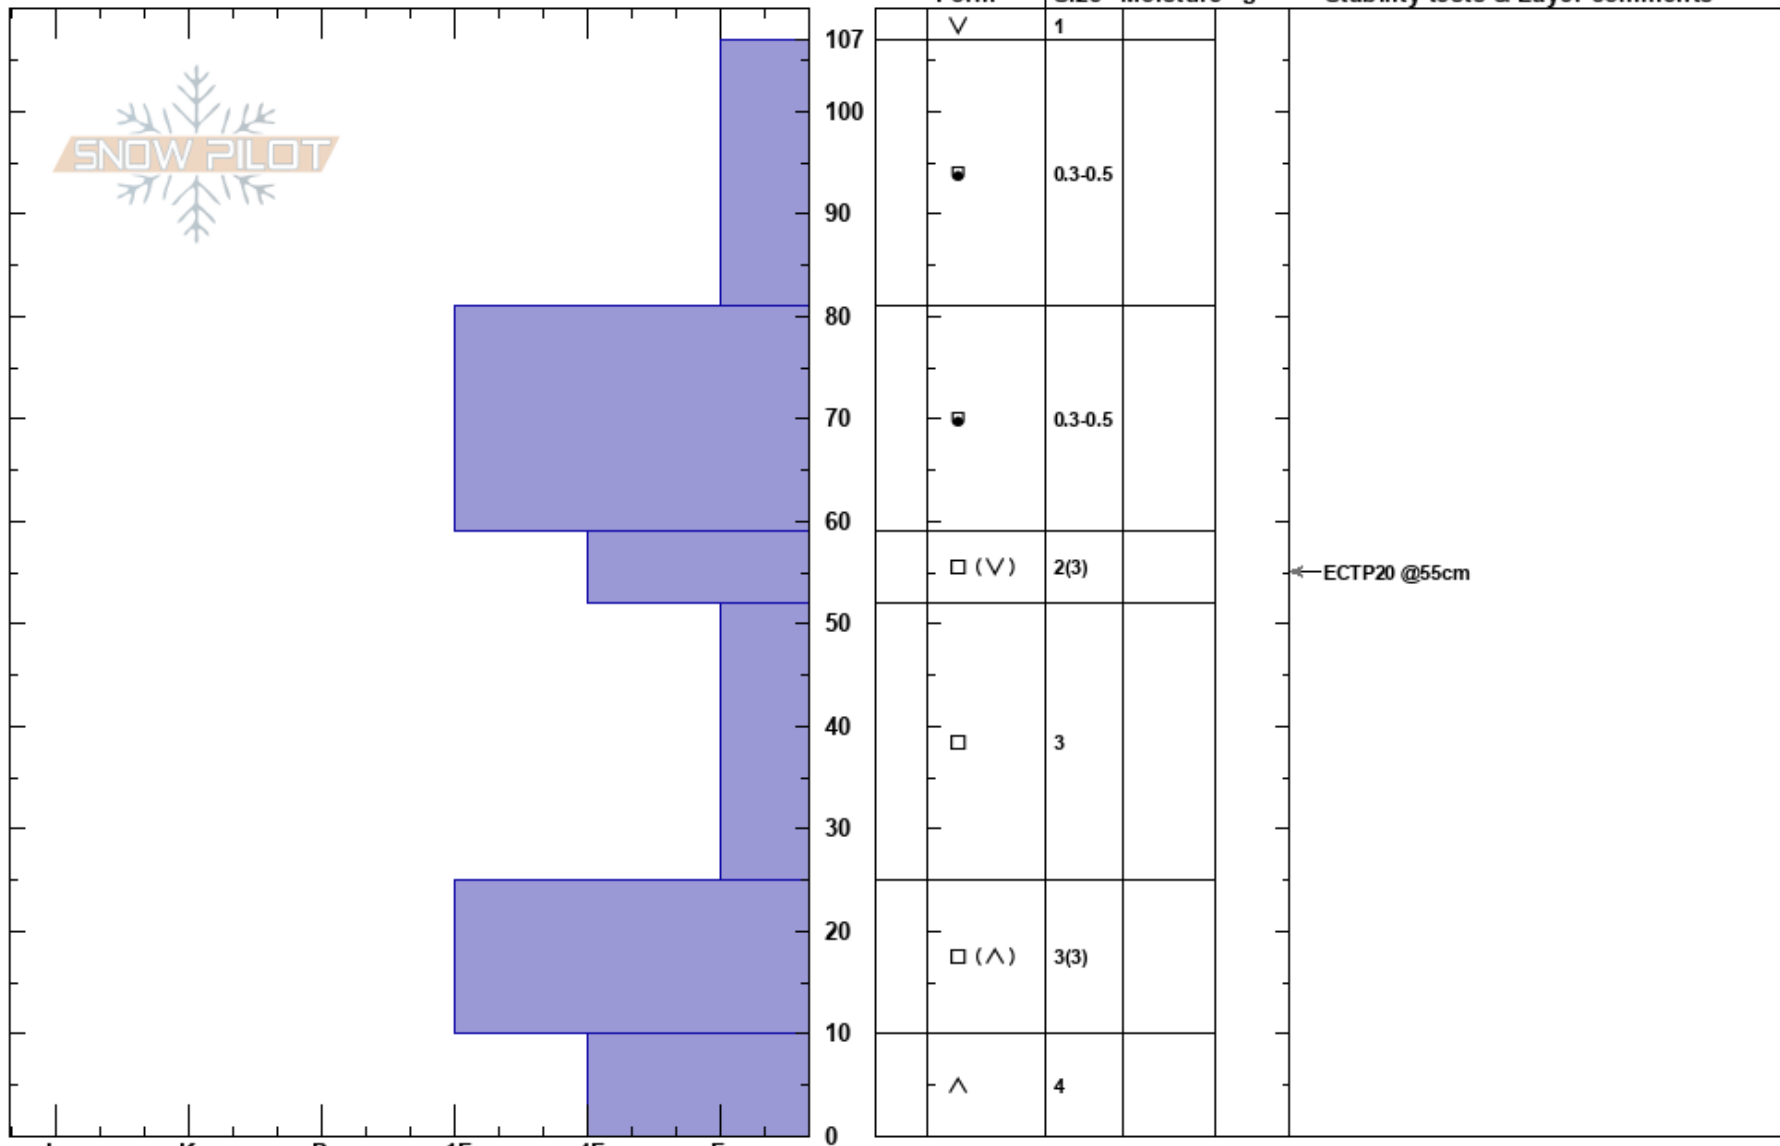

Never Never Land  
 Crested Butte Ski Area  
 CO  
**Elevation:** 11370 ft  
**Aspect:** NE  
**Specifics:** Pit dug in a Ski Area; Pit is representative of backcountry; Pit is adjacent to avalanche: crown; Collapsing, localized; Cracking

Ashley Brown  
 01/08/2025 - 10:45am  
**Co-ord:** 38.88917N, -106.93250W  
**Slope Angle:** 30°  
**Wind Loading:**

**Stability:** Fair  
**Air Temperature:** -9°C  
**Sky Cover:** CLR  
**Precipitation:** NO  
**Wind:** Calm  
**HS:** 107  
**PF:** 107 59-52cm: Problematic layer  
**PS:** 15

[ More Pit Specifics below ]

**Notes:** Pit dug along crown of explosively triggered avalanche. Avalanche propagated mid-pack and stepped down to the ground over a cliff band. Additional Pit Specifics: Recent avalanche activity on similar slopes