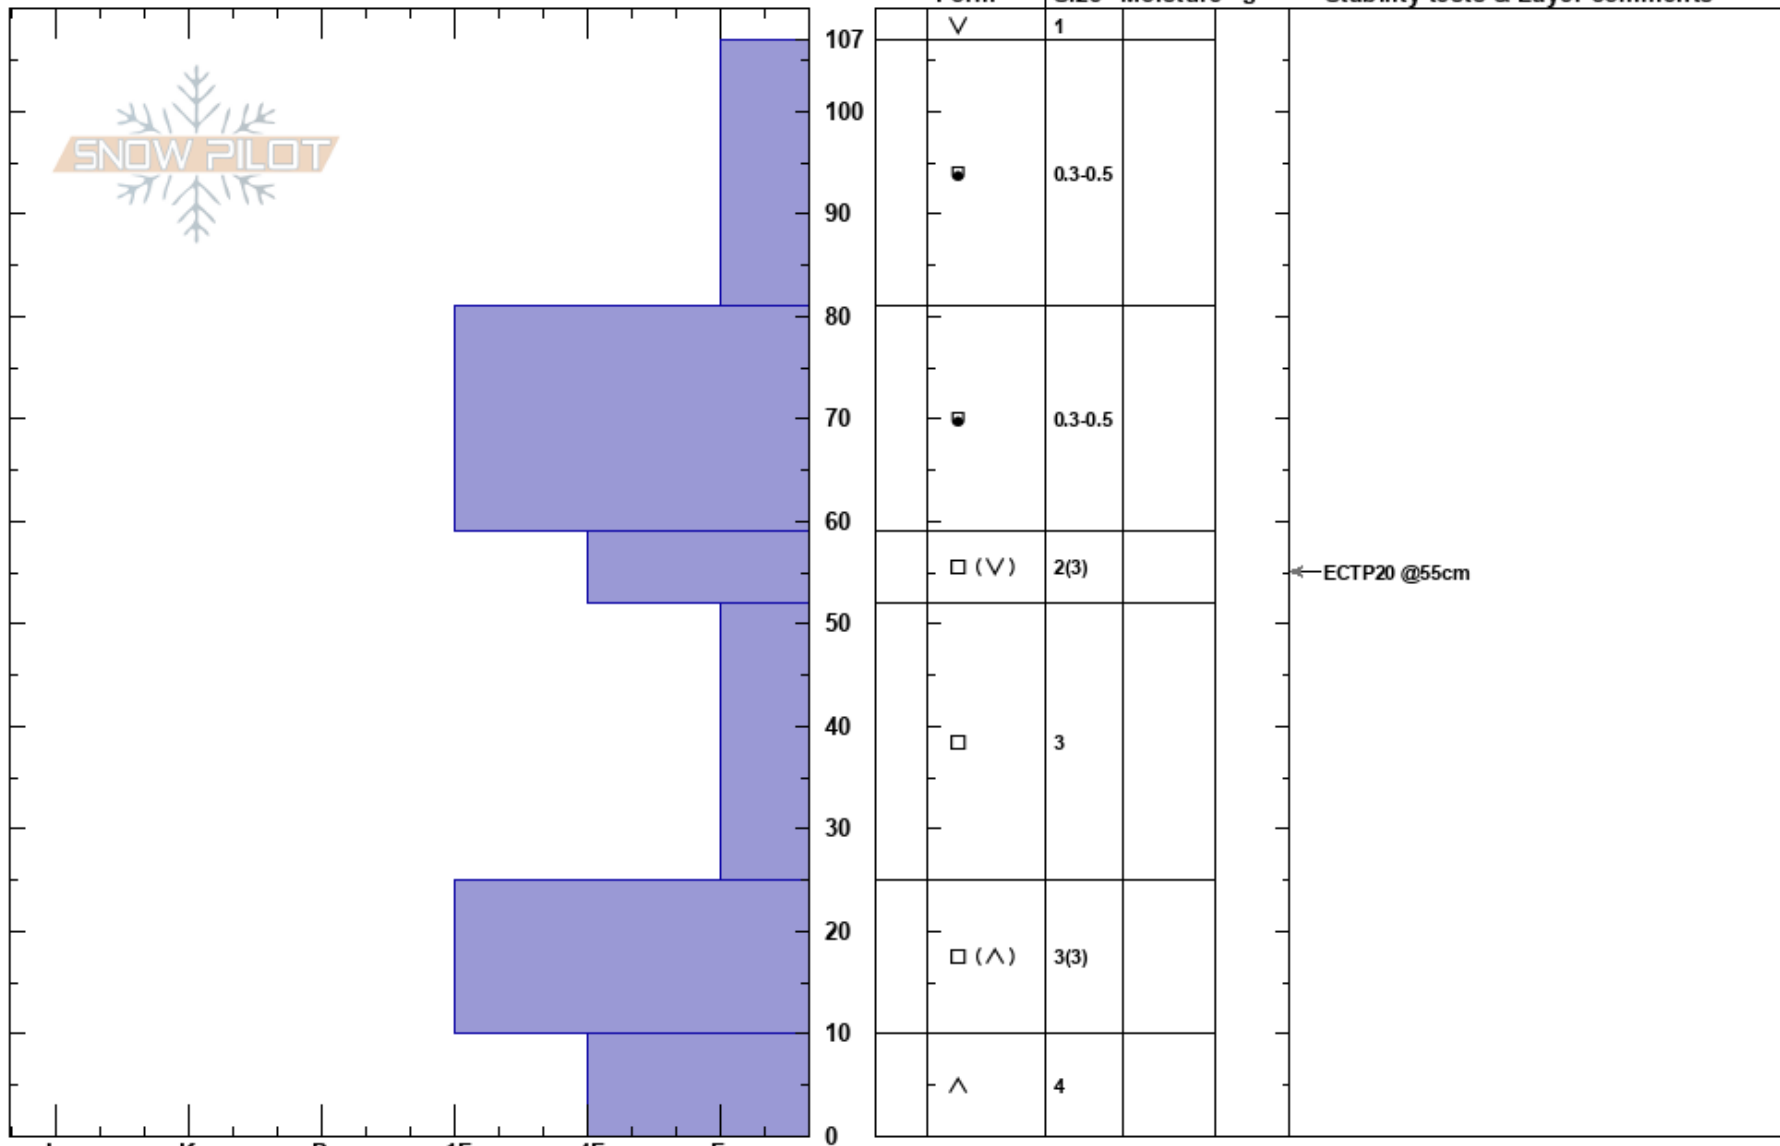

Never Never Land
 Crested Butte Ski Area
 CO
Elevation: 11370 ft
Aspect: NE
Specifics: Pit dug in a Ski Area; Pit is representative of backcountry; Pit is adjacent to avalanche: crown; Collapsing, localized; Cracking

Ashley Brown
 01/08/2025 - 10:45am
Co-ord: 38.88917N, -106.93250W
Slope Angle: 30°
Wind Loading:

Stability: Fair
Air Temperature: -9°C
Sky Cover: CLR
Precipitation: NO
Wind: Calm
HS: 107
PF: 107 59-52cm: Problematic layer
PS: 15

[More Pit Specifics below]

Notes: Pit dug along crown of explosively triggered avalanche. Avalanche propagated mid-pack and stepped down to the ground over a cliff band. Additional Pit Specifics: Recent avalanche activity on similar slopes