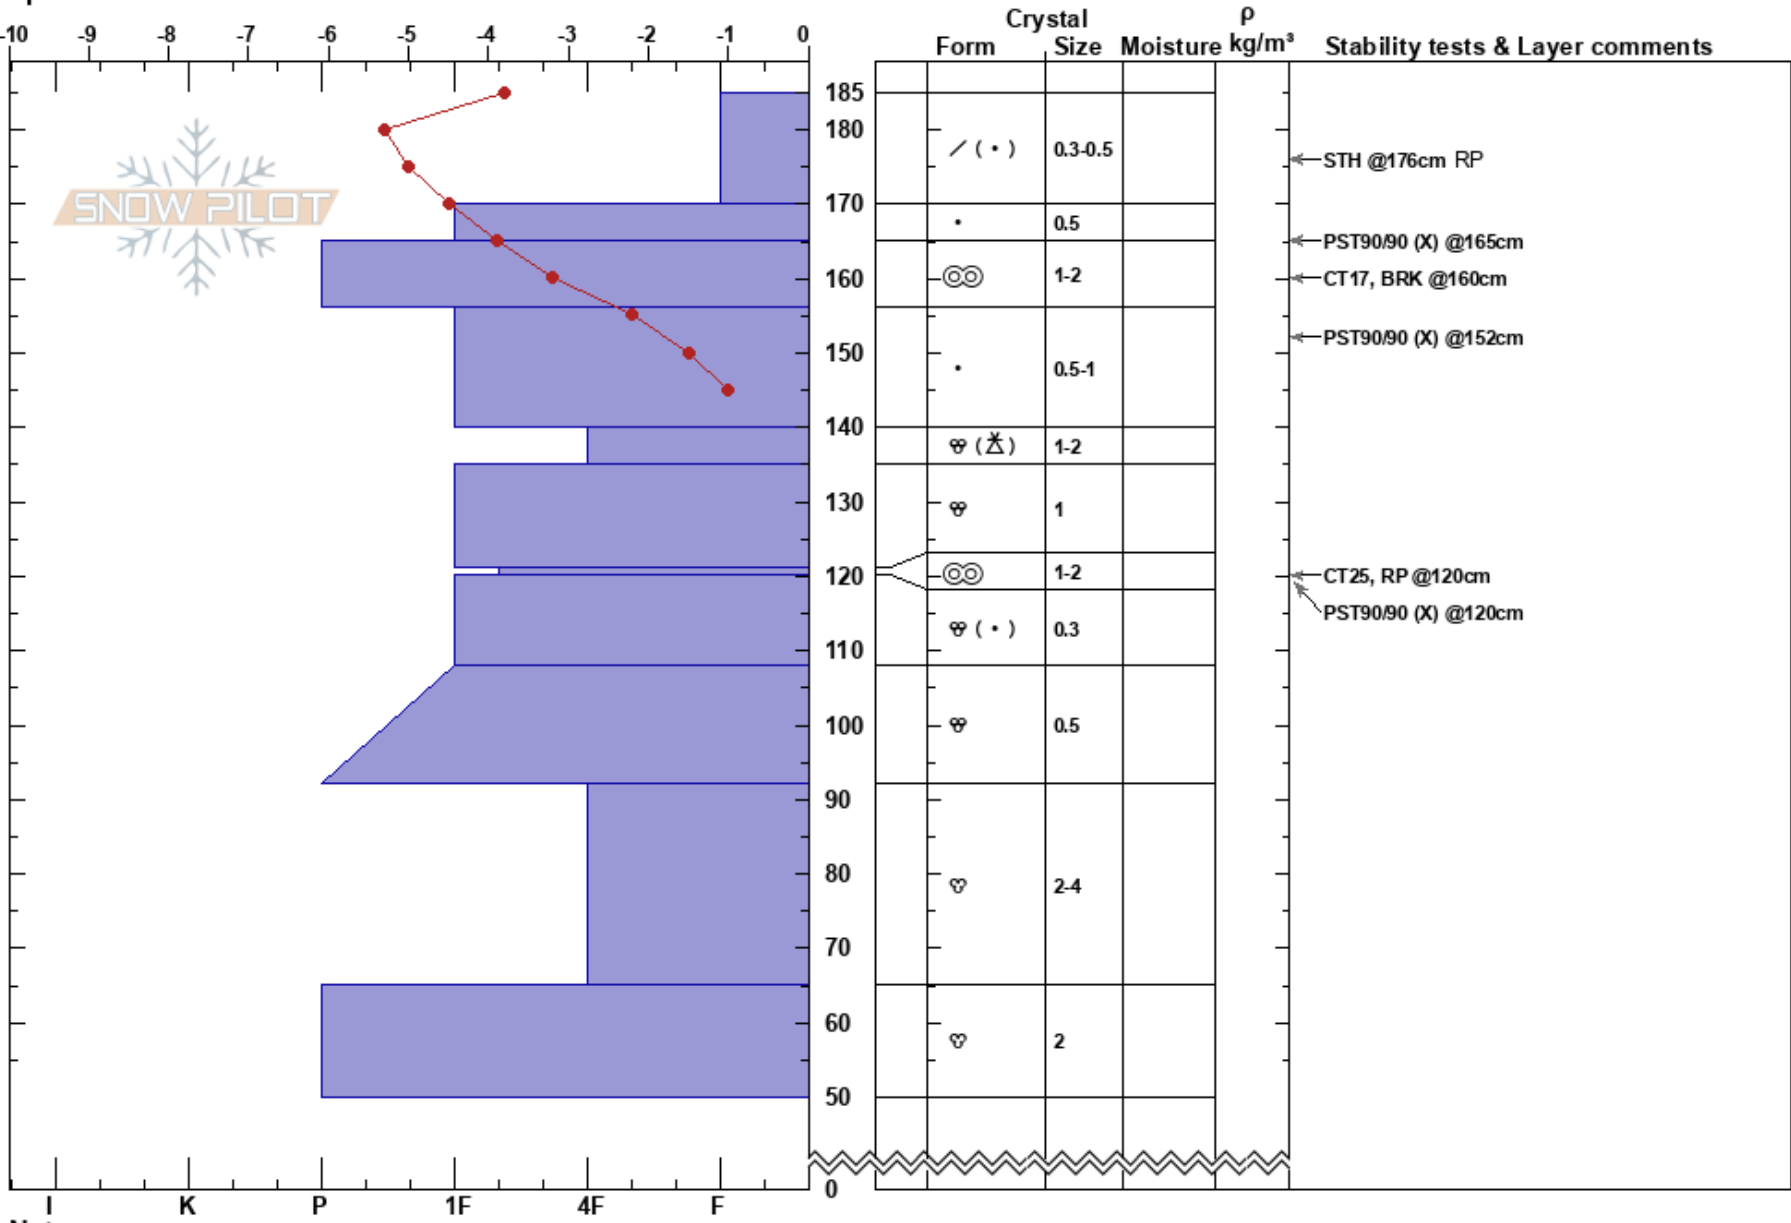

Mores Gate
 Boise Mountains
 ID
 Elevation: 6700 ft
 Aspect: E
 Specifics:

Zach Armstrong
 01/08/2025 - 11:00am
 Co-ord: 43.78109N, -116.08583W
 Slope Angle:
 Wind Loading: no

Stability:
 Air Temperature: -2.8°C
 Sky Cover: BKN
 Precipitation: NO
 Wind: W Light Breeze

HS:185
 Layer Notes:
 121-120cm:Problematic layer

Notes: