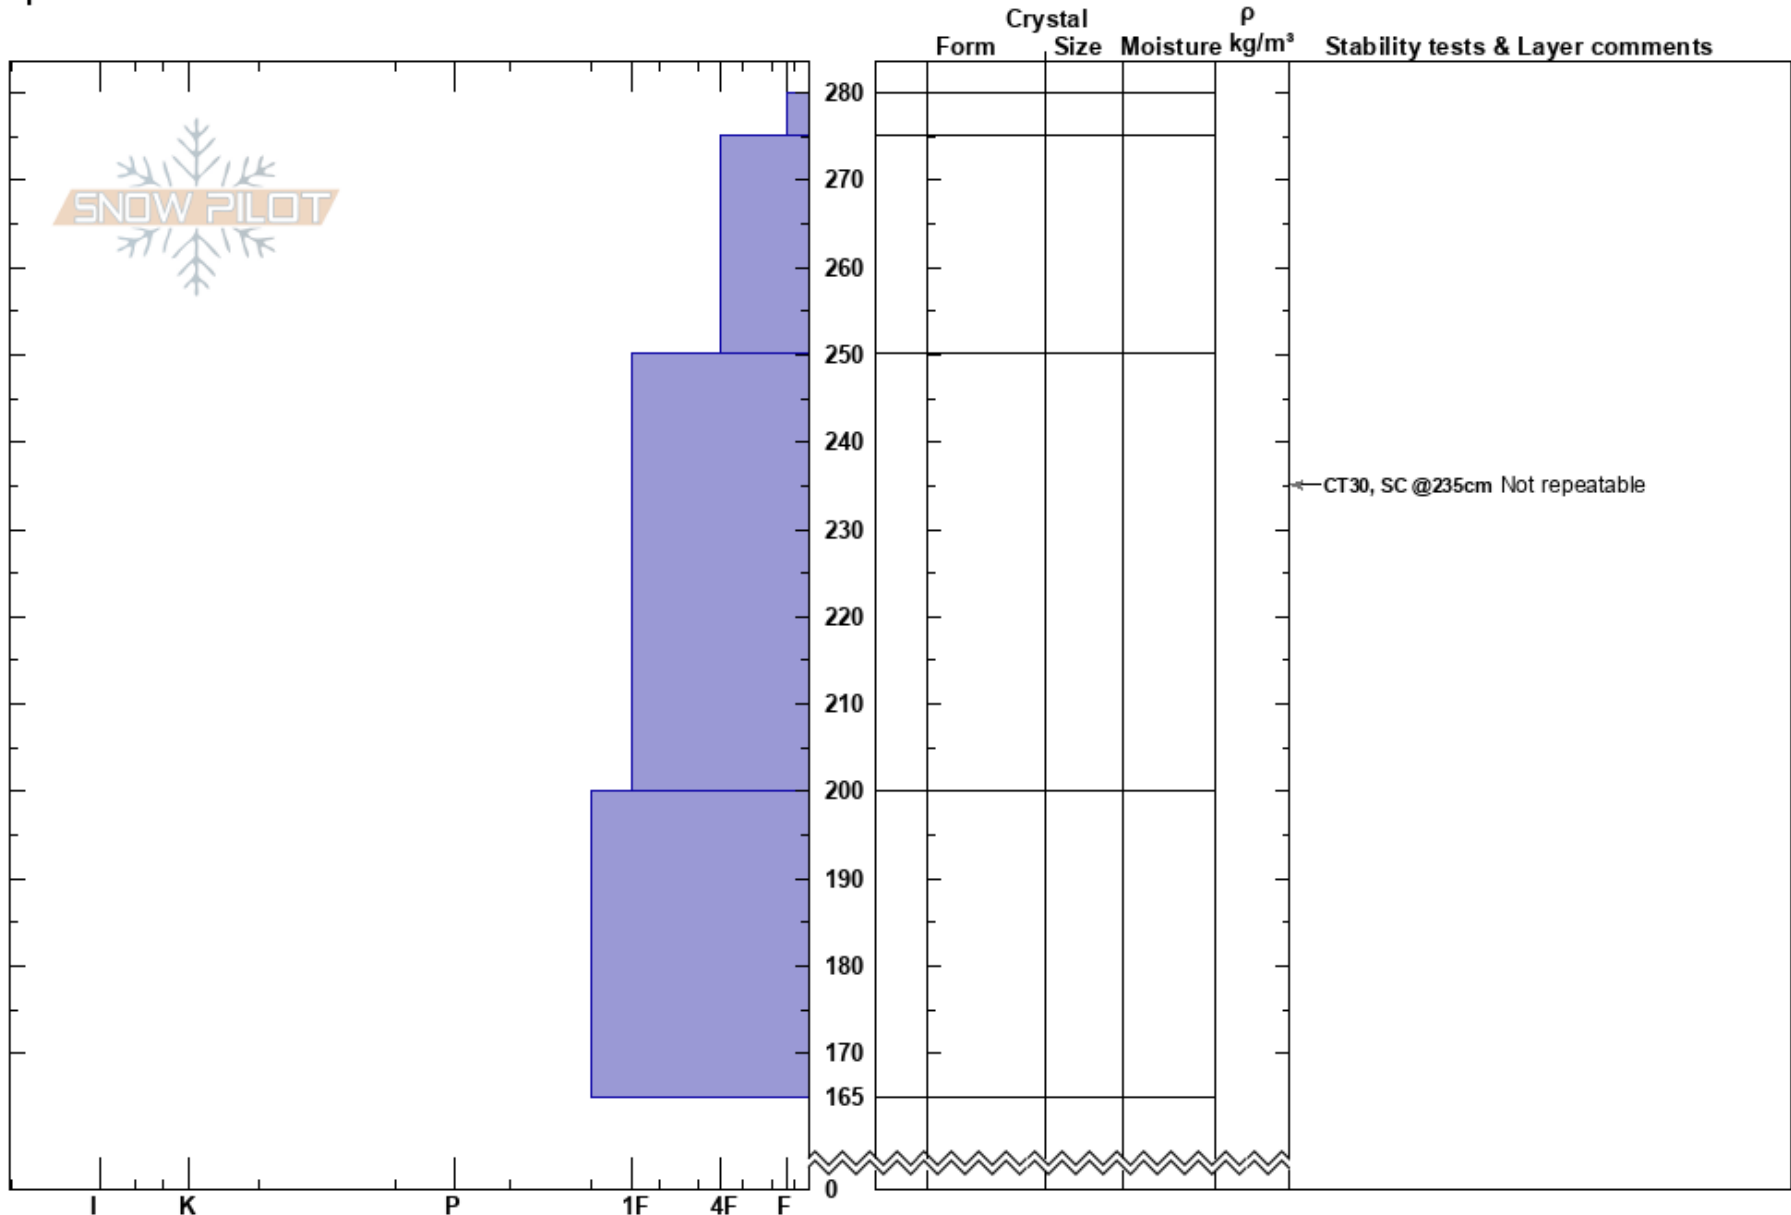

White Vader
 Monashee
 BC
Elevation: 2490 m
Aspect: SW
Specifics:

Mat Valade
 08/01/2025 - 10:00
Co-ord:
Slope Angle: 30°
Wind Loading:

Stability:
Air Temperature:
Sky Cover: BKN
Precipitation: NO
Wind: SW Light Breeze

HS:280

Layer Notes:

Notes: Tested upper 120cm. Overall strong well settled snowpack.