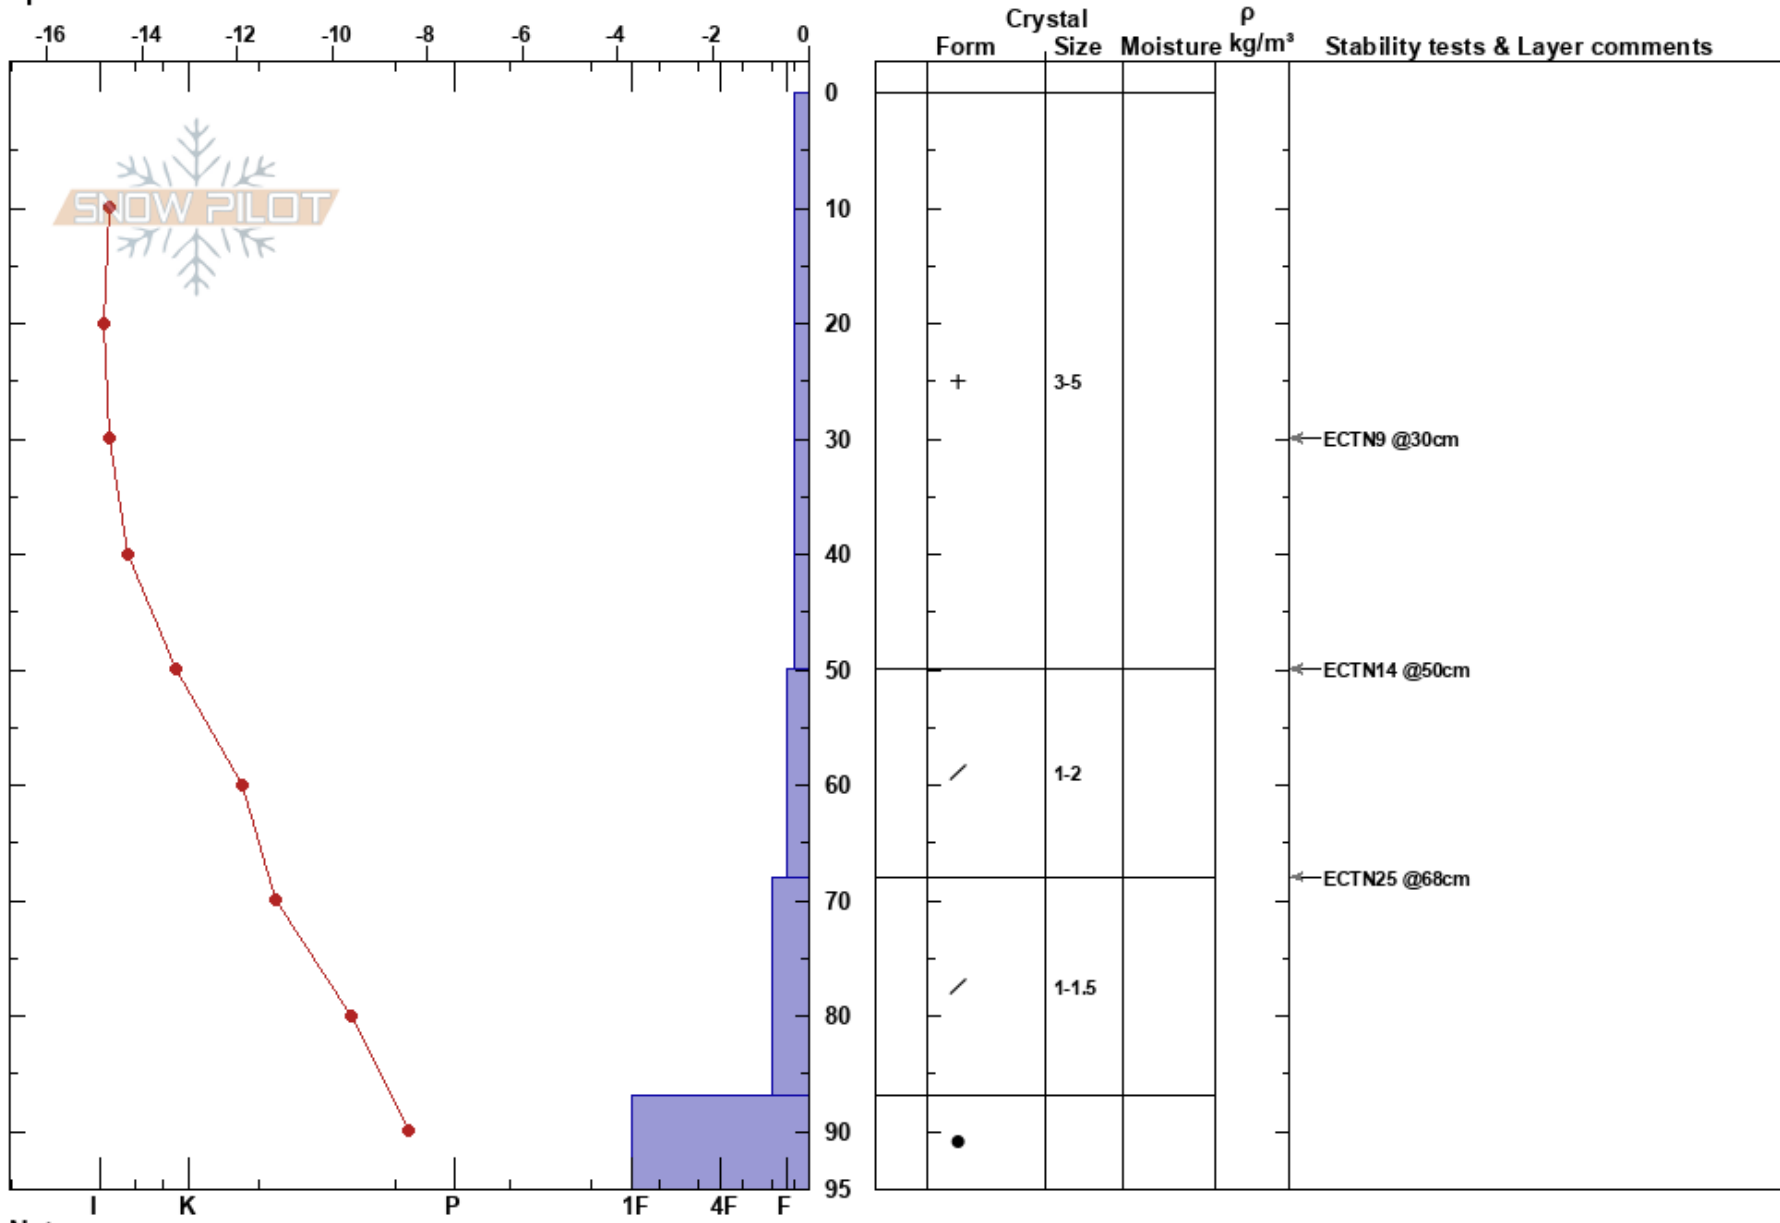

Smällhögama  
 Våådalen  
 Sweden  
 Elevation: 1047 m  
 Aspect: NW  
 Specifics:

Oskar Brodén  
 08/01/2025 - 12:43  
 Co-ord: 63.08790N, 12.79663E  
 Slope Angle: 38°  
 Wind Loading: previous

Stability:  
 Air Temperature: -15.9°C PF:80  
 Sky Cover: BKN  
 Precipitation: S-1  
 Wind: NW Light Breeze

Layer Notes:

Notes: