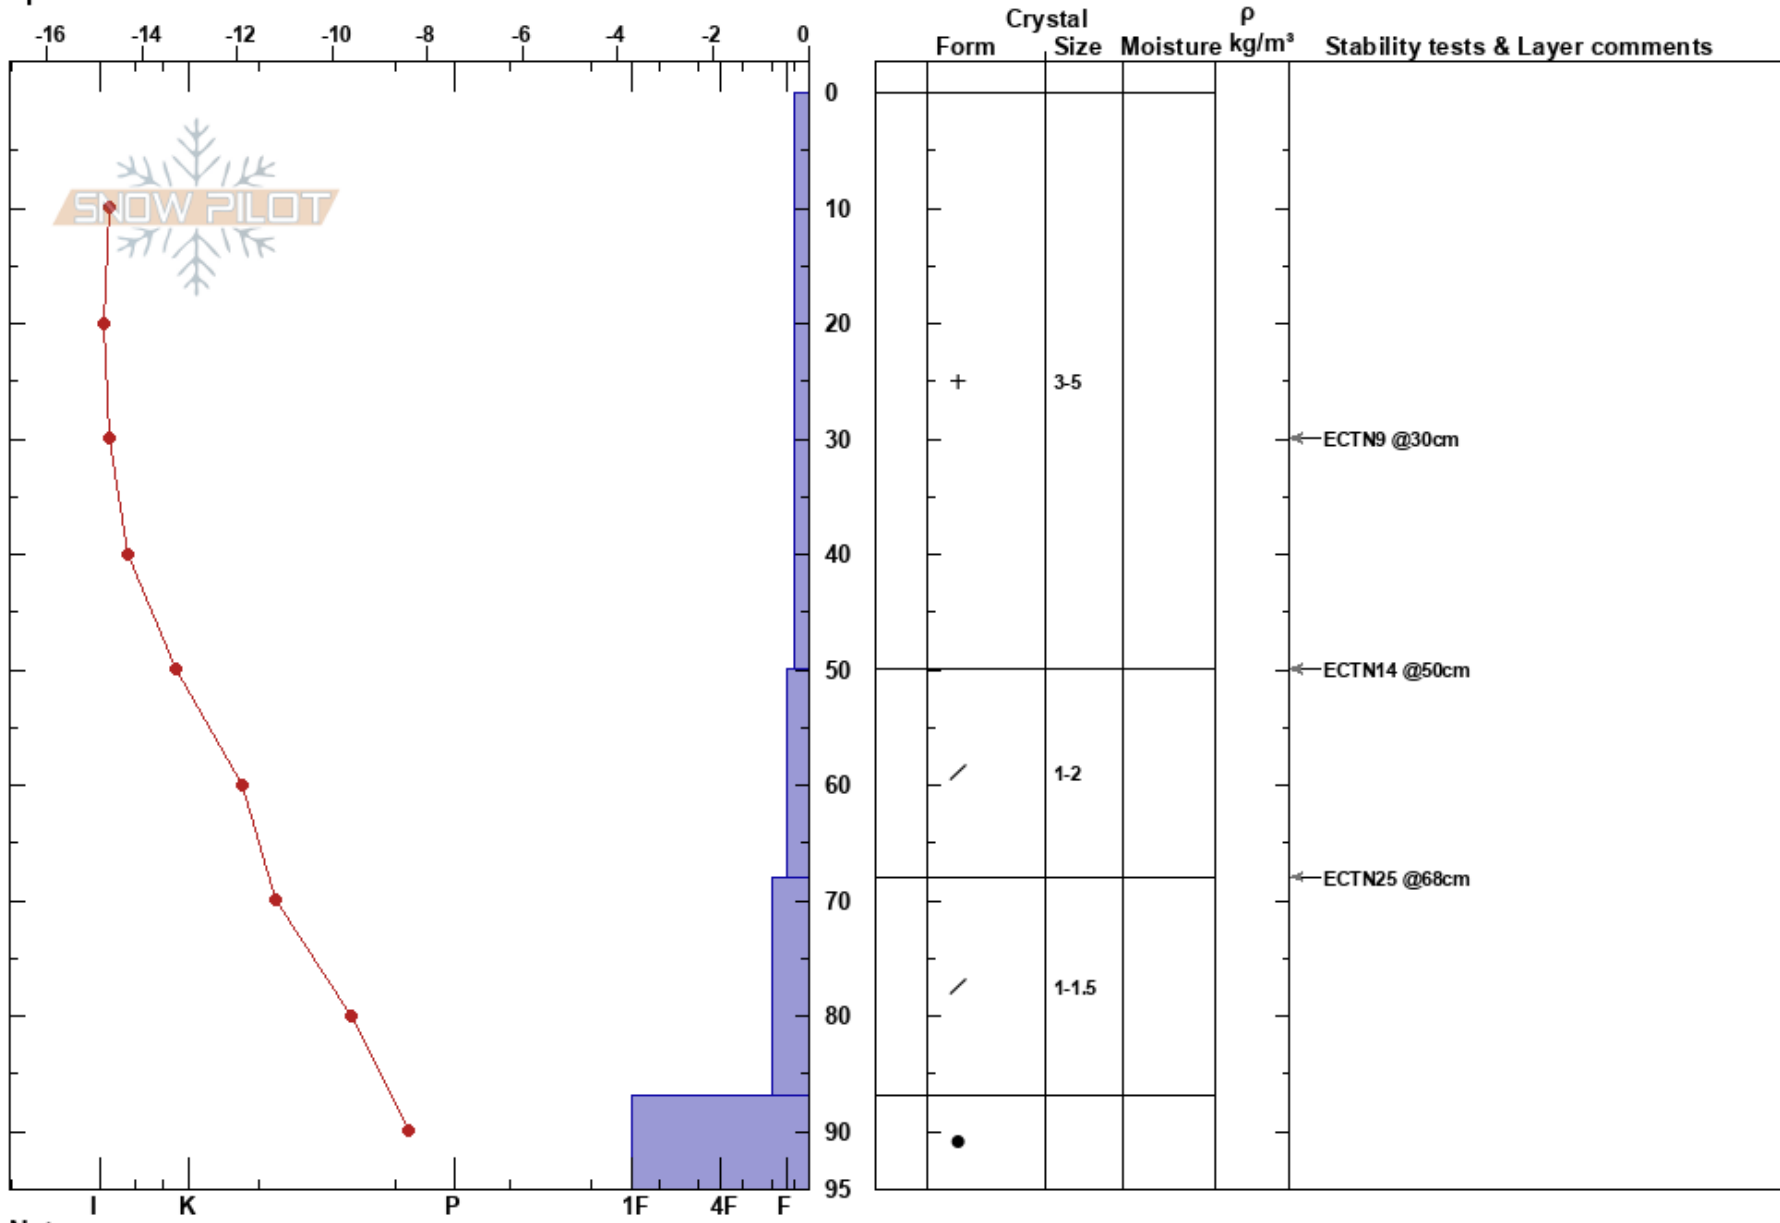

Smällhögama
 Våådalen
 Sweden
 Elevation: 1047 m
 Aspect: NW
 Specifics:

Oskar Brodén
 08/01/2025 - 12:43
 Co-ord: 63.08790N, 12.79663E
 Slope Angle: 38°
 Wind Loading: previous

Stability:
 Air Temperature: -15.9°C PF:80
 Sky Cover: BKN
 Precipitation: S-1
 Wind: NW Light Breeze

Layer Notes:

Notes: