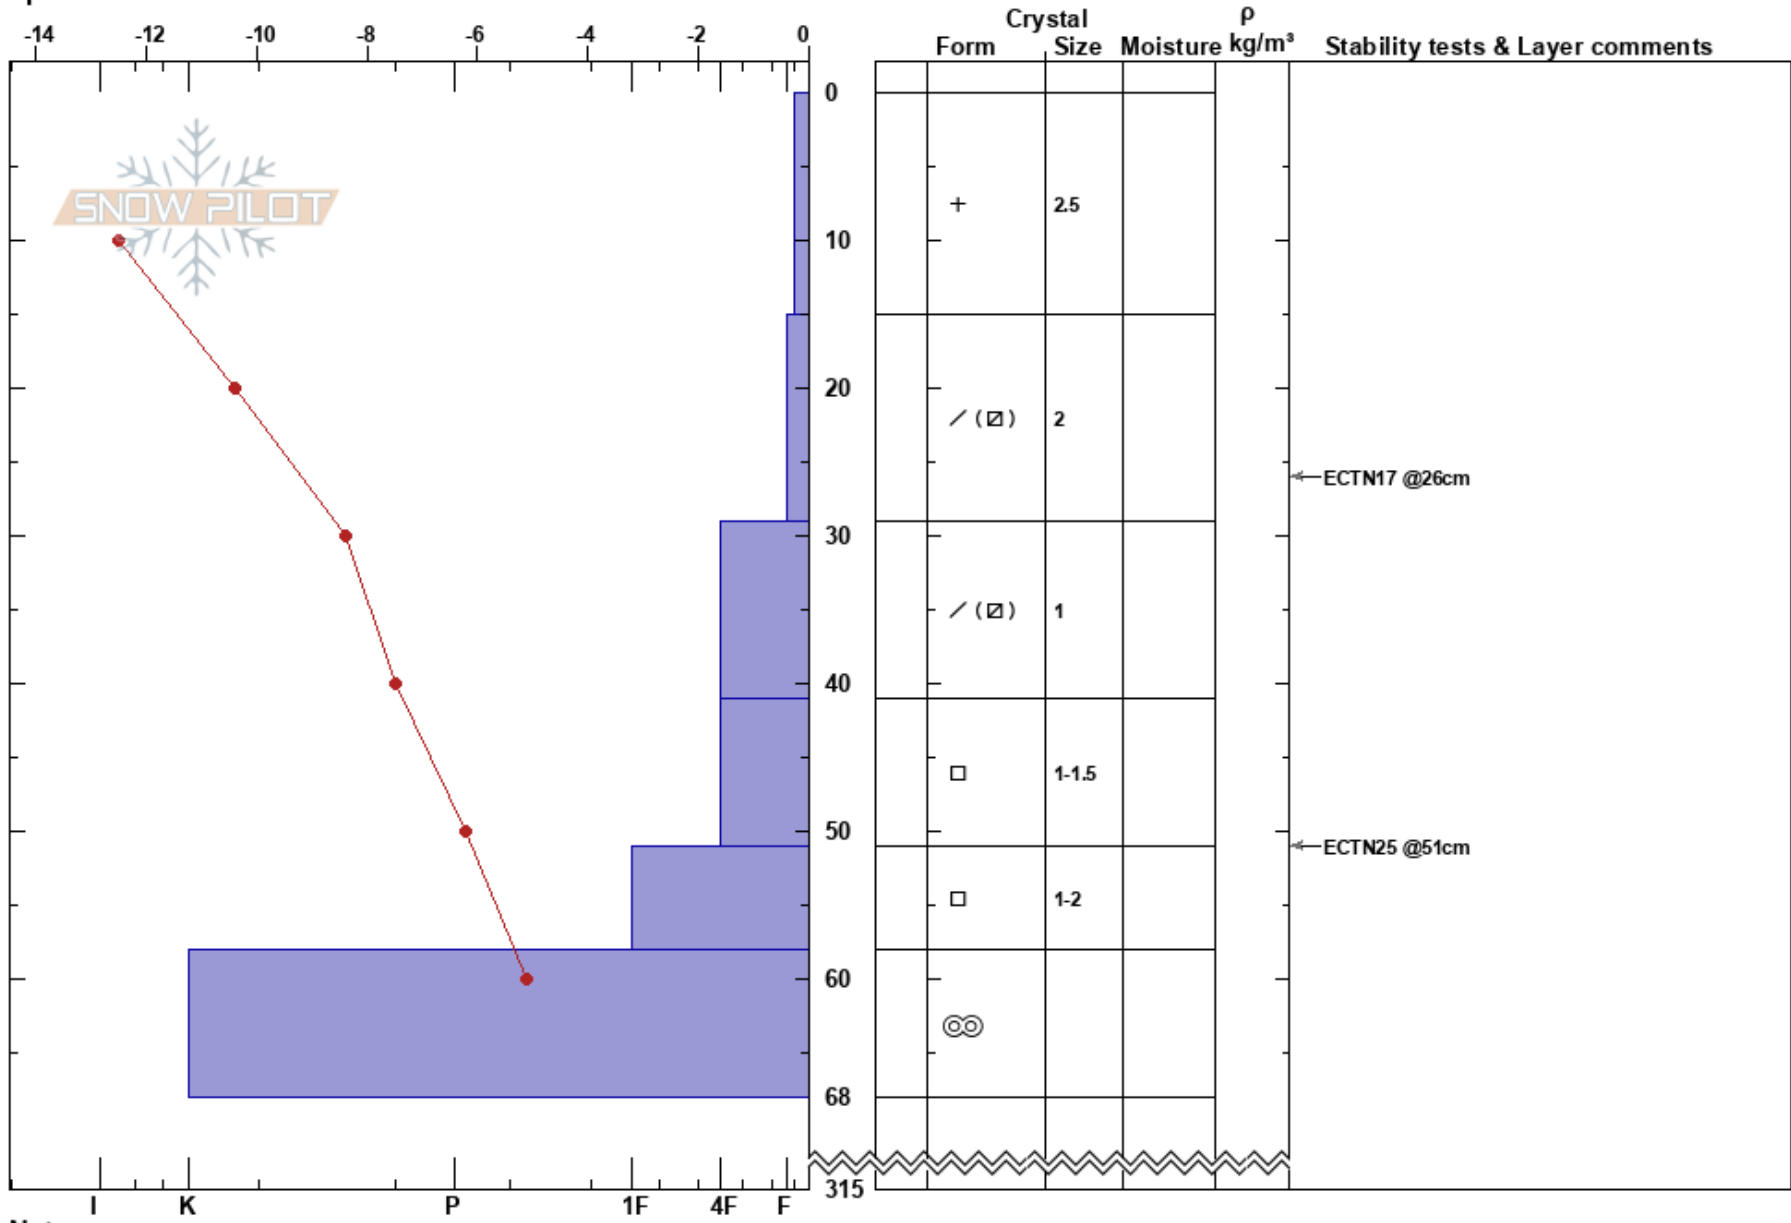

Smällhögama SO
 Våådalen
 Sweden
 Elevation: 913 m
 Aspect: E
 Specifics:

Oskar Brodén
 08/01/2025 - 11:37
 Co-ord: 63.09175N, 12.81036E
 Slope Angle: 26°
 Wind Loading: previous

Stability: HS:315
 Air Temperature: -15.2°C PF:40
 Sky Cover: OVC
 Precipitation: S-1
 Wind: NW Light Breeze
 Layer Notes: