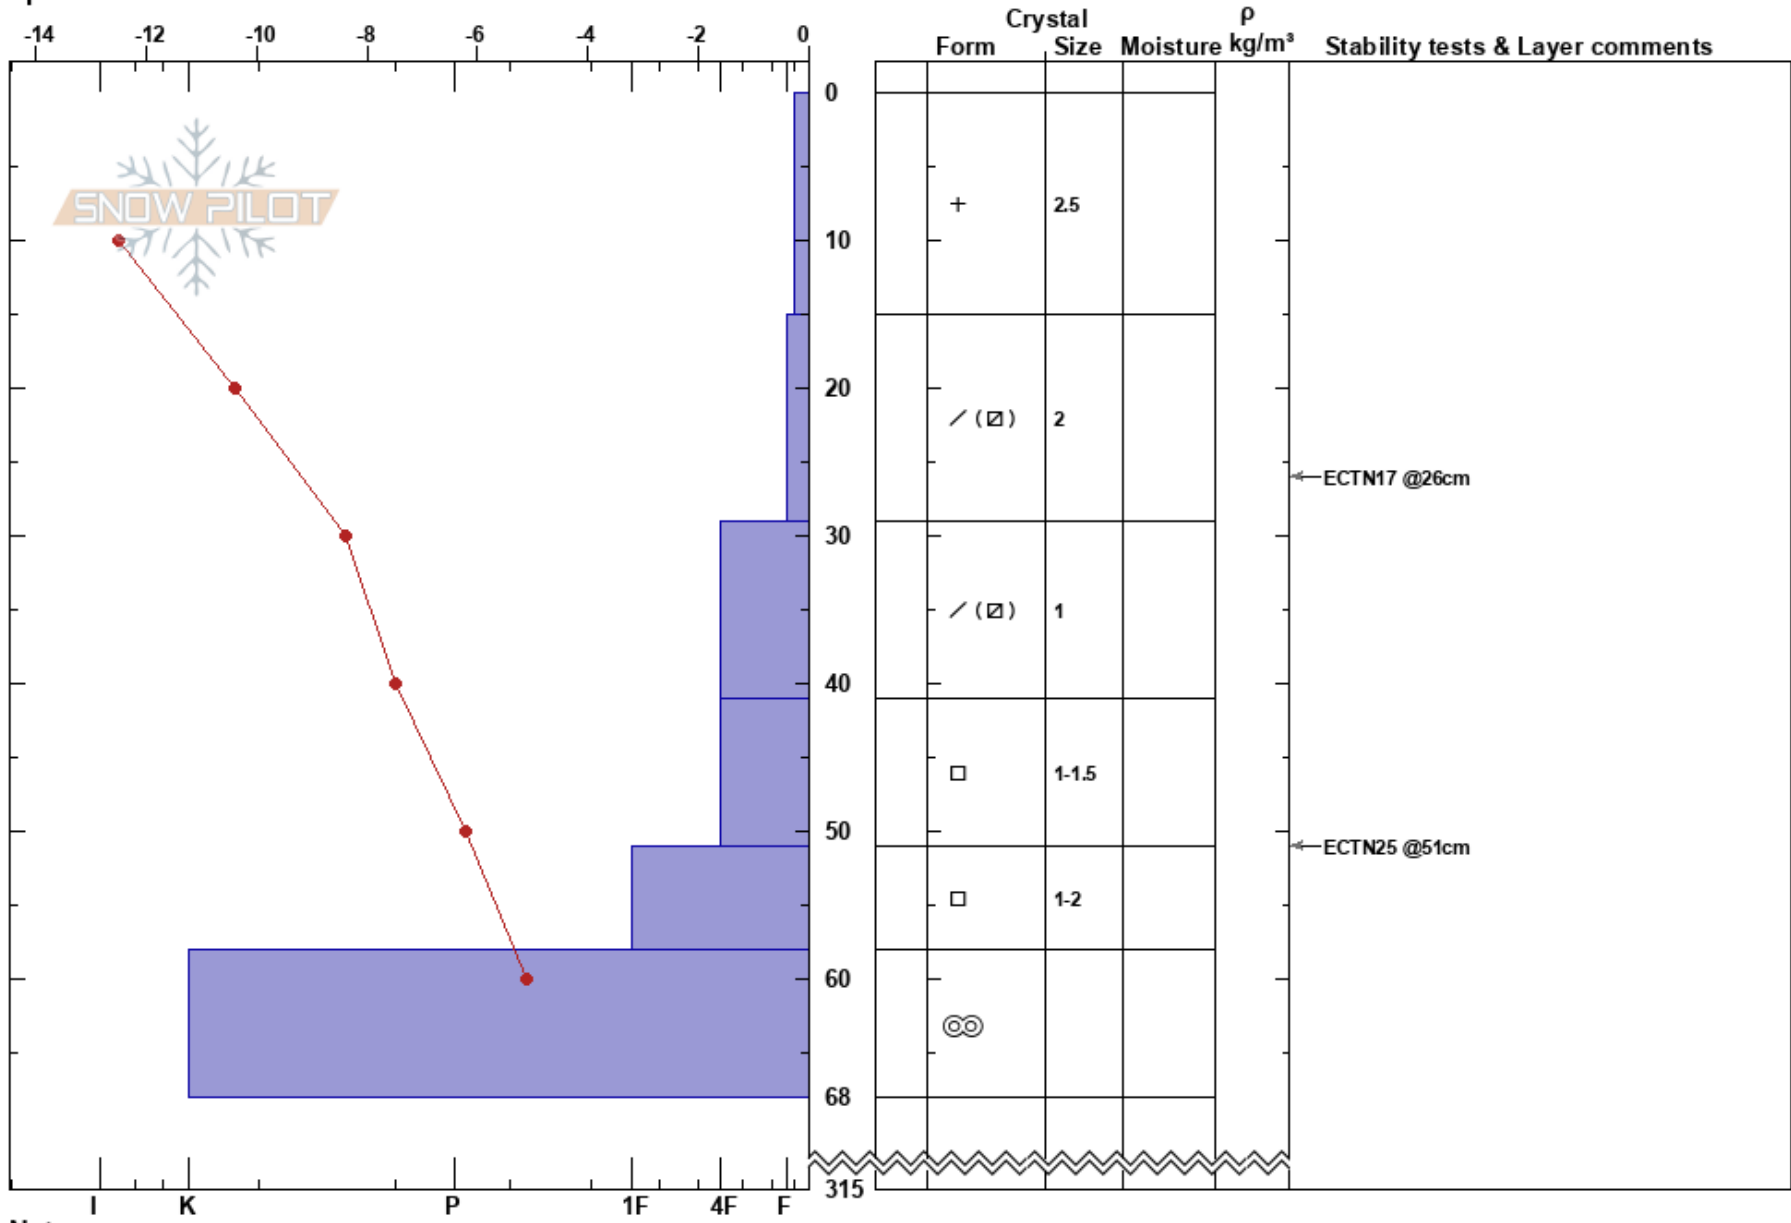

Smällhögama SO  
 Våådalen  
 Sweden  
 Elevation: 913 m  
 Aspect: E  
 Specifics:

Oskar Brodén  
 08/01/2025 - 11:37  
 Co-ord: 63.09175N, 12.81036E  
 Slope Angle: 26°  
 Wind Loading: previous

Stability: HS:315  
 Air Temperature: -15.2°C PF:40  
 Sky Cover: OVC  
 Precipitation: S-1  
 Wind: NW Light Breeze  
 Layer Notes: