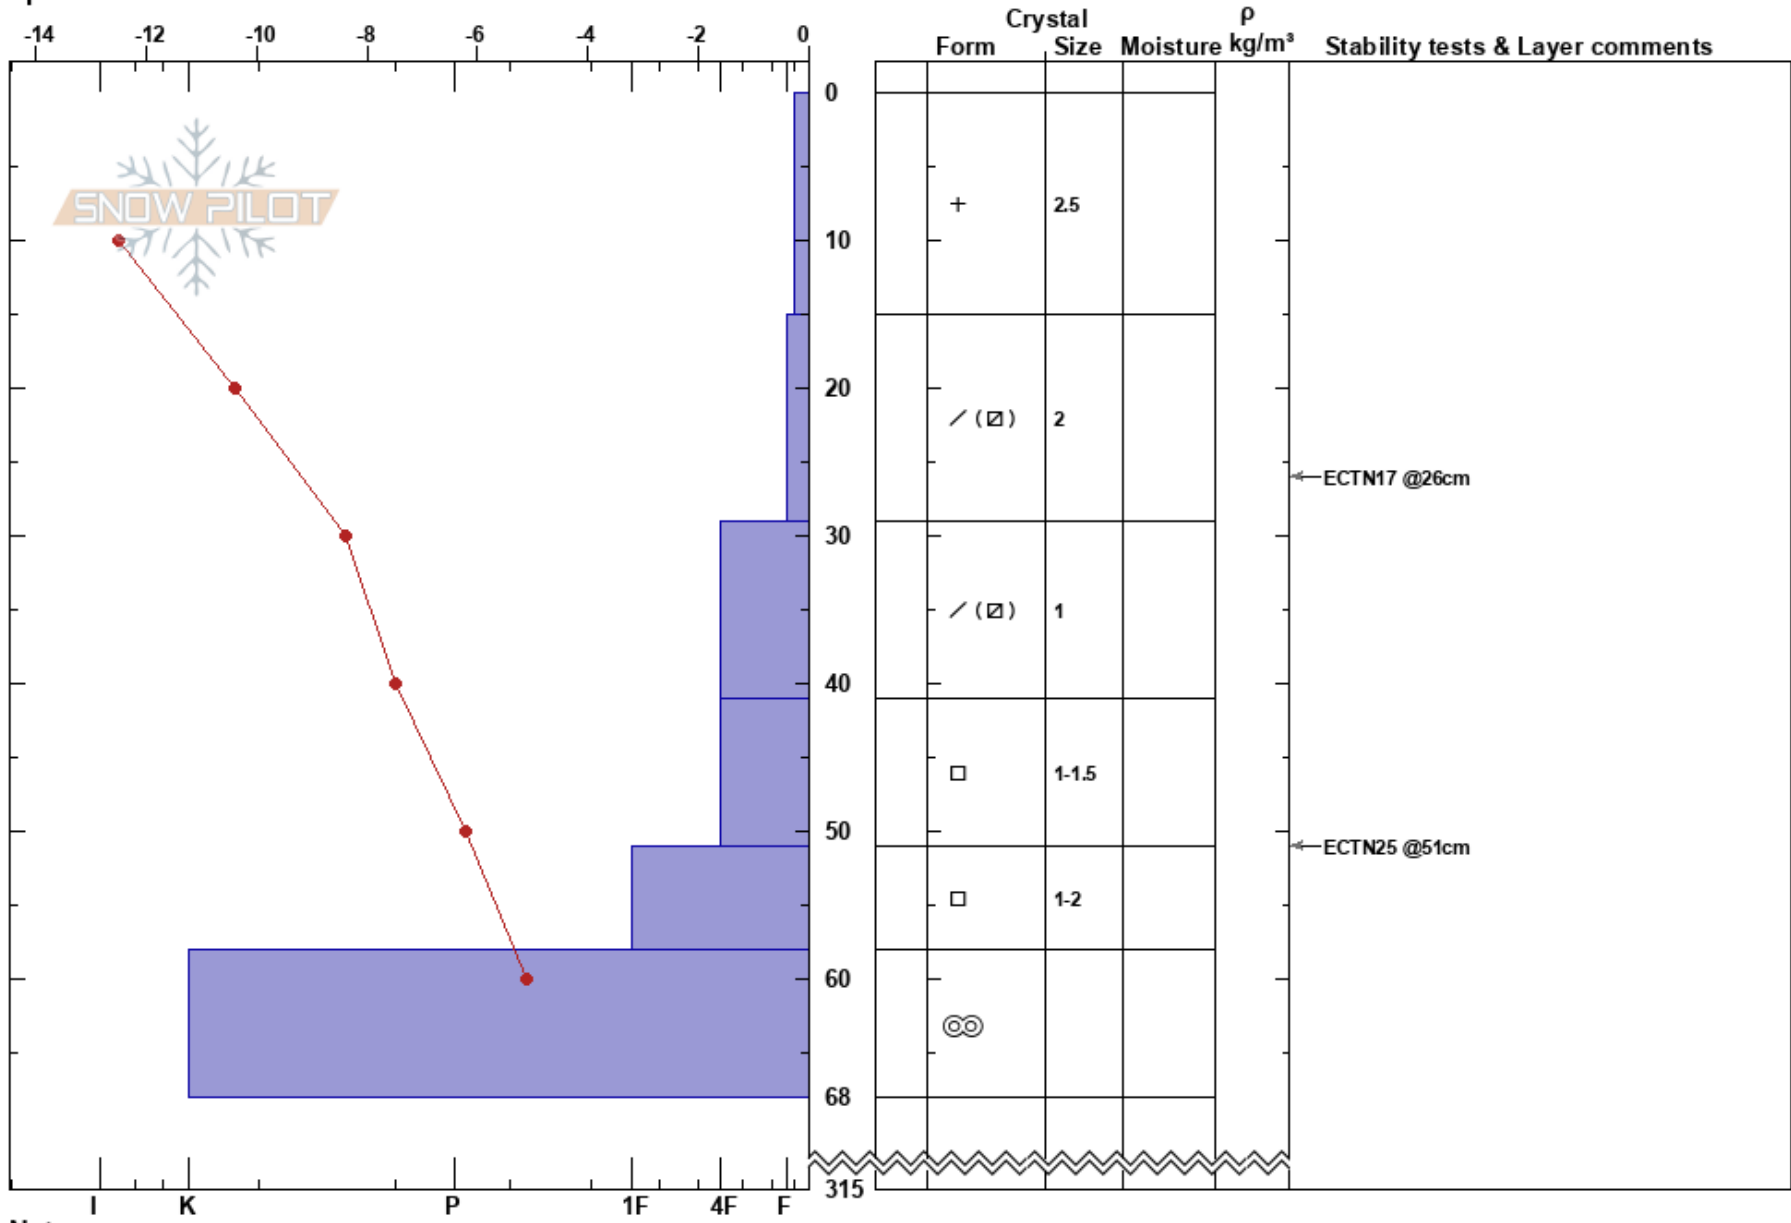

Smällhögama SO
 Våådalen
 Sweden
 Elevation: 913 m
 Aspect: E
 Specifics:

Oskar Brodén
 08/01/2025 - 11:37
 Co-ord: 63.09175N, 12.81036E
 Slope Angle: 26°
 Wind Loading: previous

Stability:
 Air Temperature: -15.2°C PF:40
 Sky Cover: OVC
 Precipitation: S-1
 Wind: NW Light Breeze
 Layer Notes: