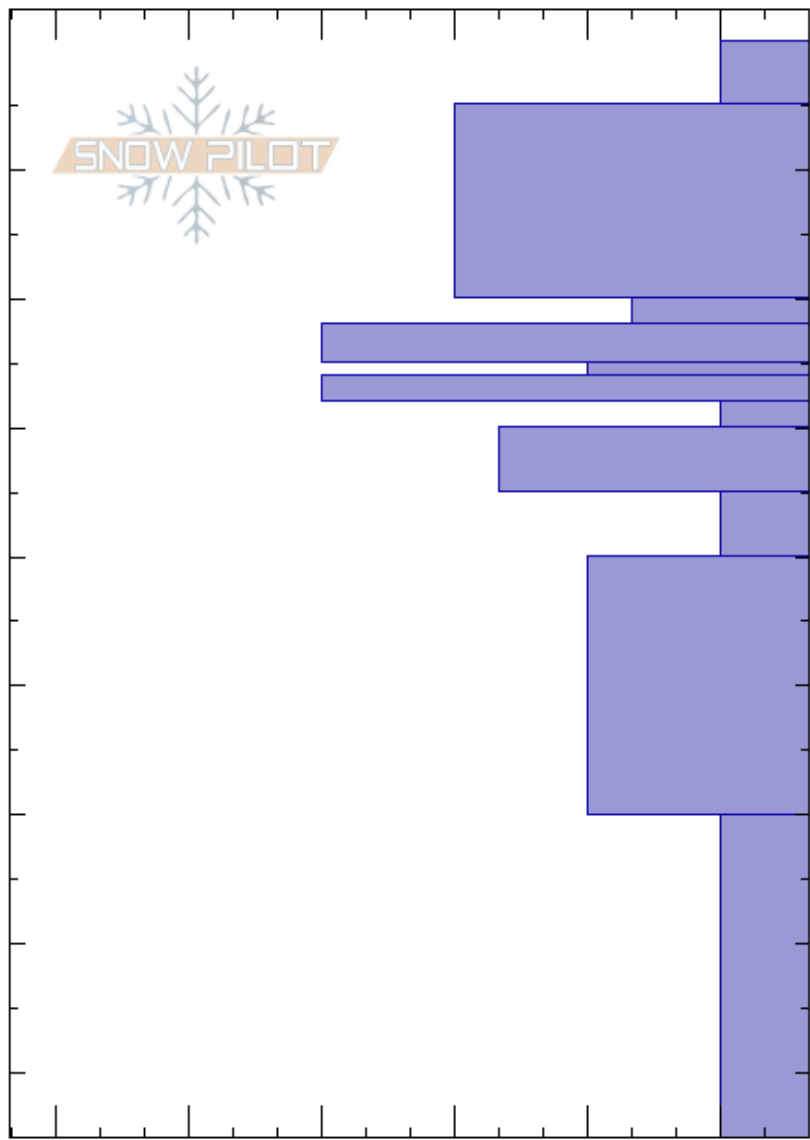

North Bowl-South Fork  
 Chugach State Park  
 AK  
 Elevation: 1000 m  
 Aspect:  
 Specifics: Cracking

Caleigh Warner  
 01/07/2025 - 12:00pm  
 Co-ord:  
 Slope Angle:  
 Wind Loading:

Stability:  
 Air Temperature: 29°C  
 Sky Cover:  
 Precipitation:  
 Wind:

HS:85  
 20-22cm: Problematic layer

Crystal Form	Crystal Size	Moisture	$\rho$ kg/m³	Stability tests & Layer comments
/				
•				
☐	0.5-1			← ECTP2 @20cm
⊙				
☐	1-2			
⊙				
☐	1-2			
• (☐)	(0.5)			
☐	2			
☐	1-2			
^ (☐)	1-2(1)			