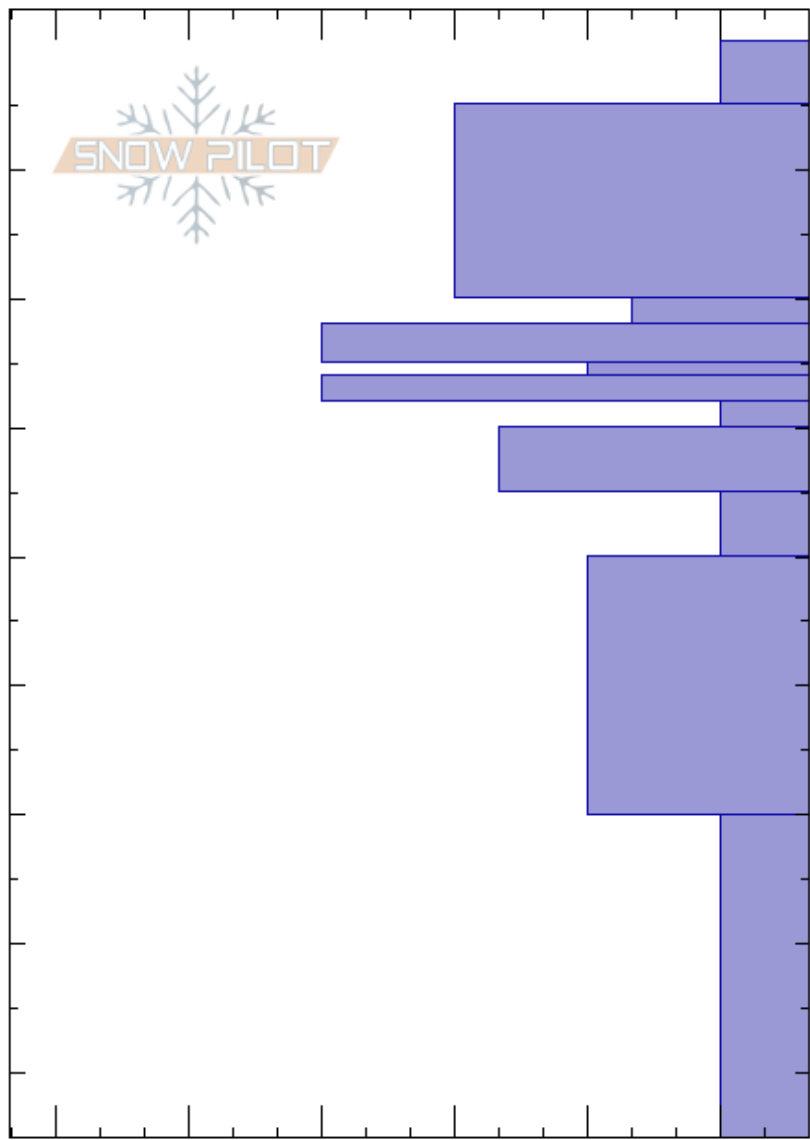

North Bowl-South Fork
 Chugach State Park
 AK
 Elevation: 1000 m
 Aspect:
 Specifics: Cracking

Caleigh Warner
 01/07/2025 - 12:00pm
 Co-ord:
 Slope Angle:
 Wind Loading:

Stability:
 Air Temperature: 29°C
 Sky Cover:
 Precipitation:
 Wind:

HS:85
 Layer Notes:
 20-22cm: Problematic layer

Crystal Form	Crystal Size	Moisture	ρ kg/m ³	Stability tests & Layer comments
/				
•				
☒	0.5-1			← ECTP2 @20cm
⊙⊙				
☐	1-2			
⊙⊙				
☐	1-2			
• (☐)	(0.5)			
☐	2			
☐	1-2			
^ (☐)	1-2(1)			