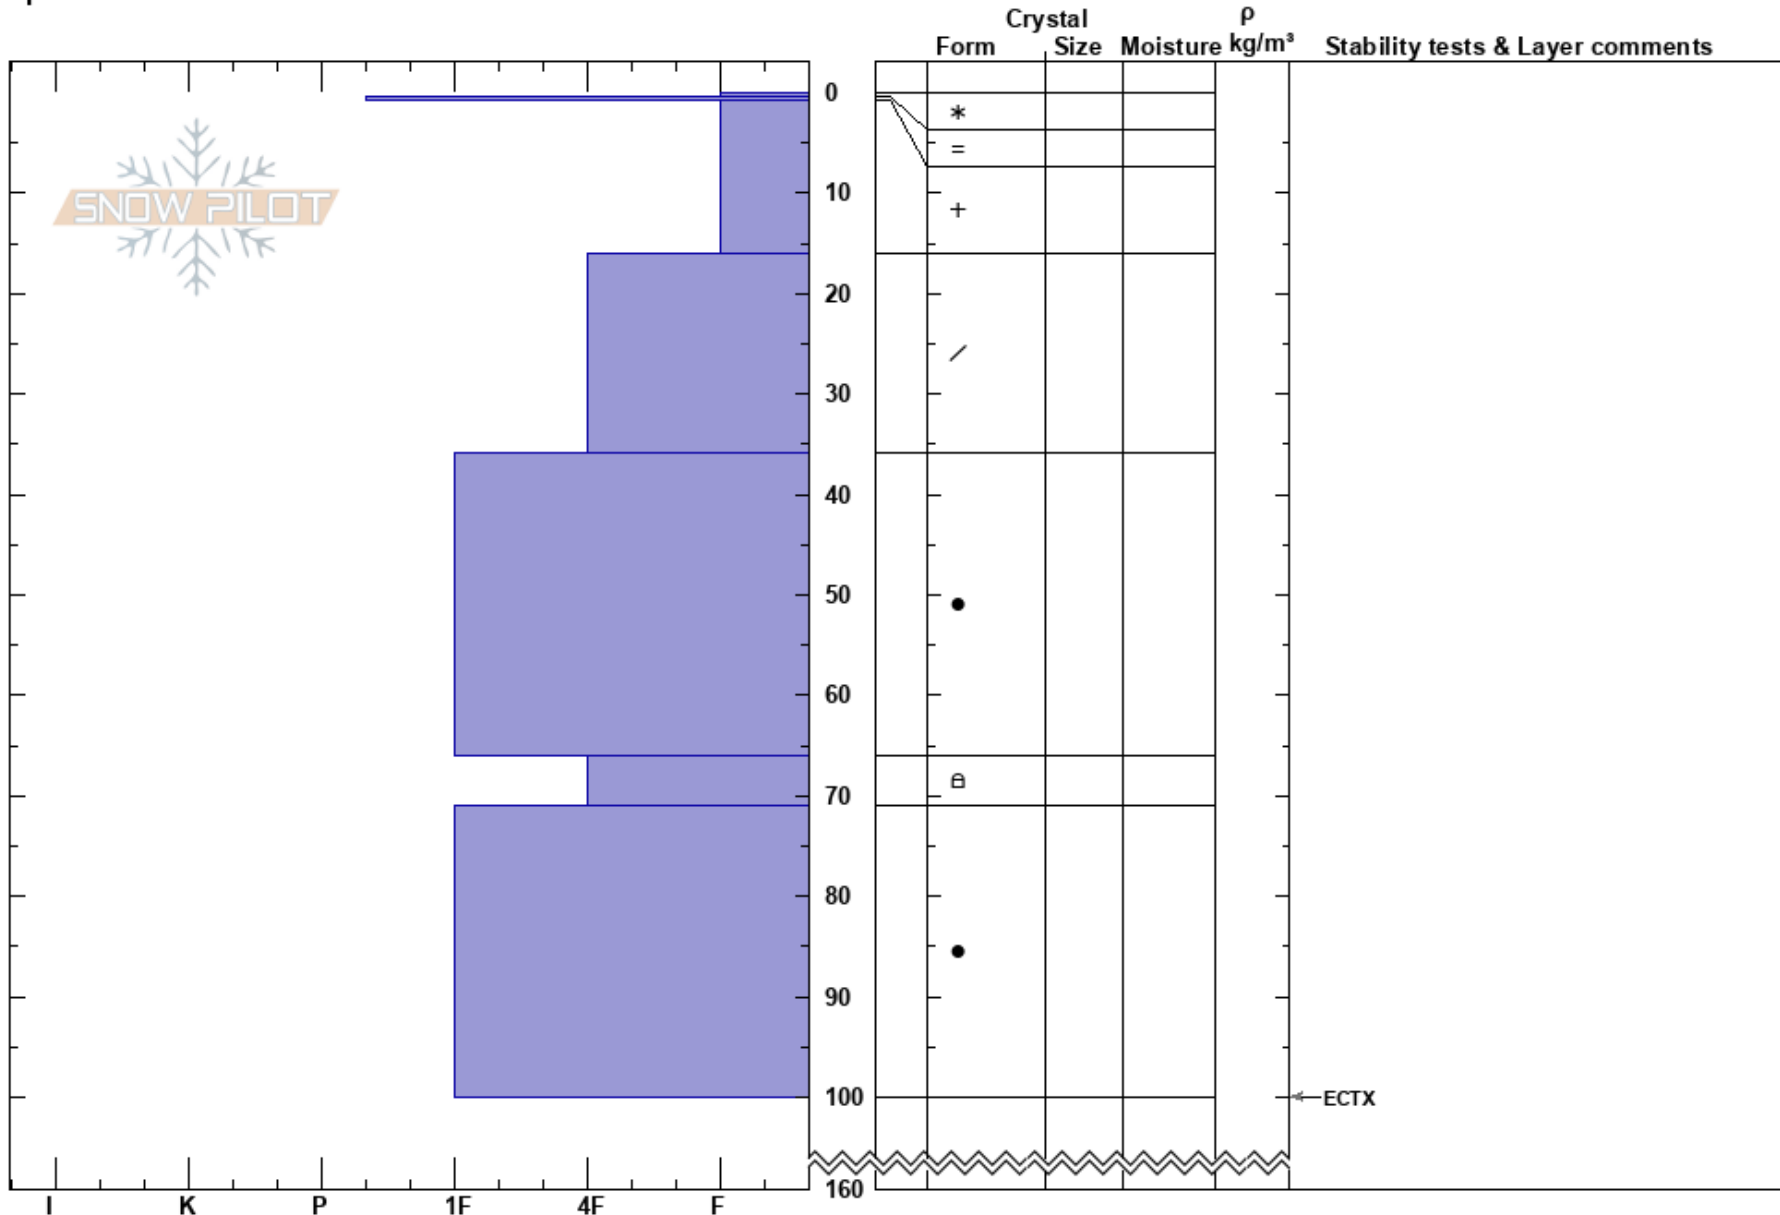

doris 1-4-25
 Swan Range
 MT
 Elevation: 6300 ft
 Aspect: N
 Specifics:

Jamie Burkholder
 01/05/2025 - 2:00pm
 Co-ord: 48.30966N, -114.07579W
 Slope Angle: 15°
 Wind Loading: no

Stability:
 Air Temperature: 25°F
 Sky Cover: OVC
 Precipitation: S-1
 Wind: Calm
 HS:160
 PF:45 66-71cm:Problematic layer
 PS:20