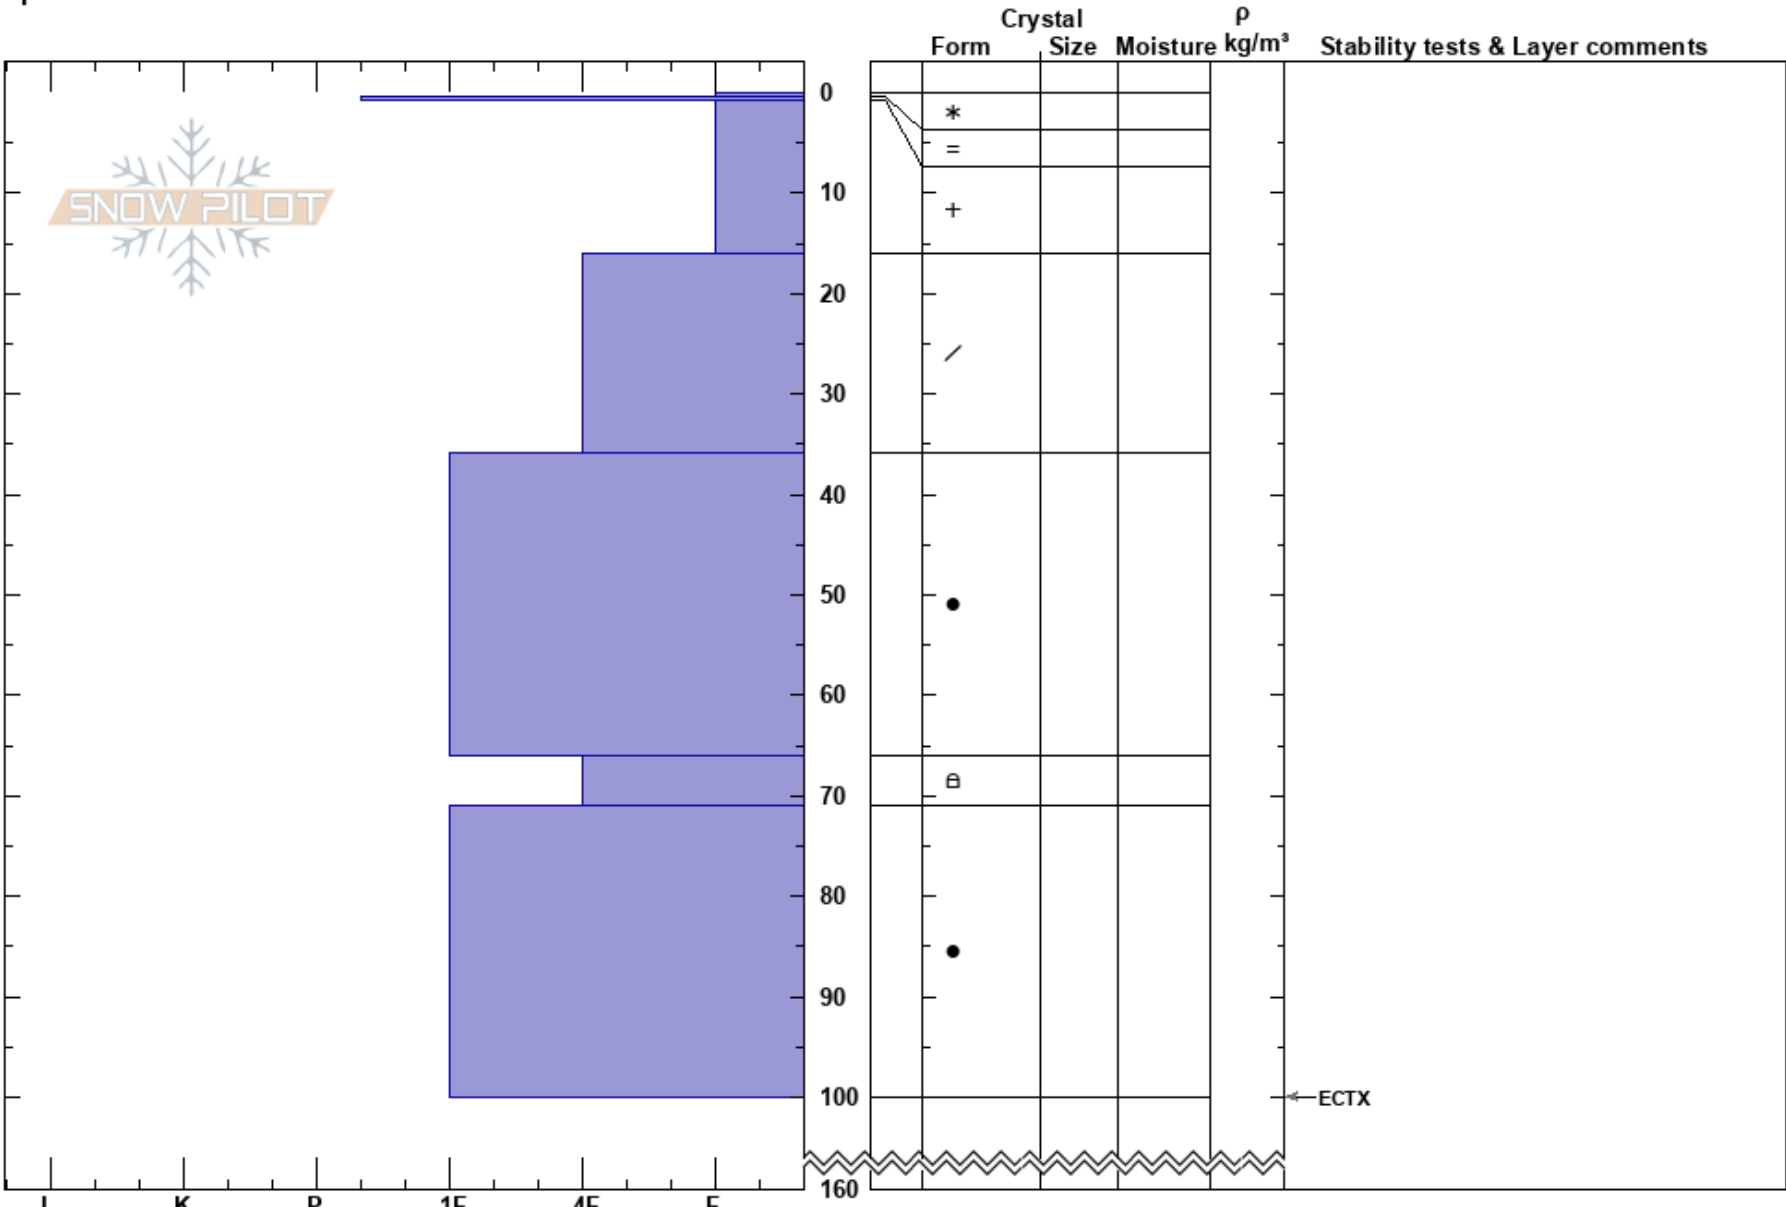

doris 1-4-25
 Swan Range
 MT
 Elevation: 6300 ft
 Aspect: N
 Specifics:

Jamie Burkholder
 01/05/2025 - 2:00pm
 Co-ord: 48.30966N, -114.07579W
 Slope Angle: 15°
 Wind Loading: no

Stability:
 Air Temperature: 25°F
 Sky Cover: OVC
 Precipitation: S-1
 Wind: Calm
 HS:160
 PF:45 66-71cm:Problematic layer
 PS:20