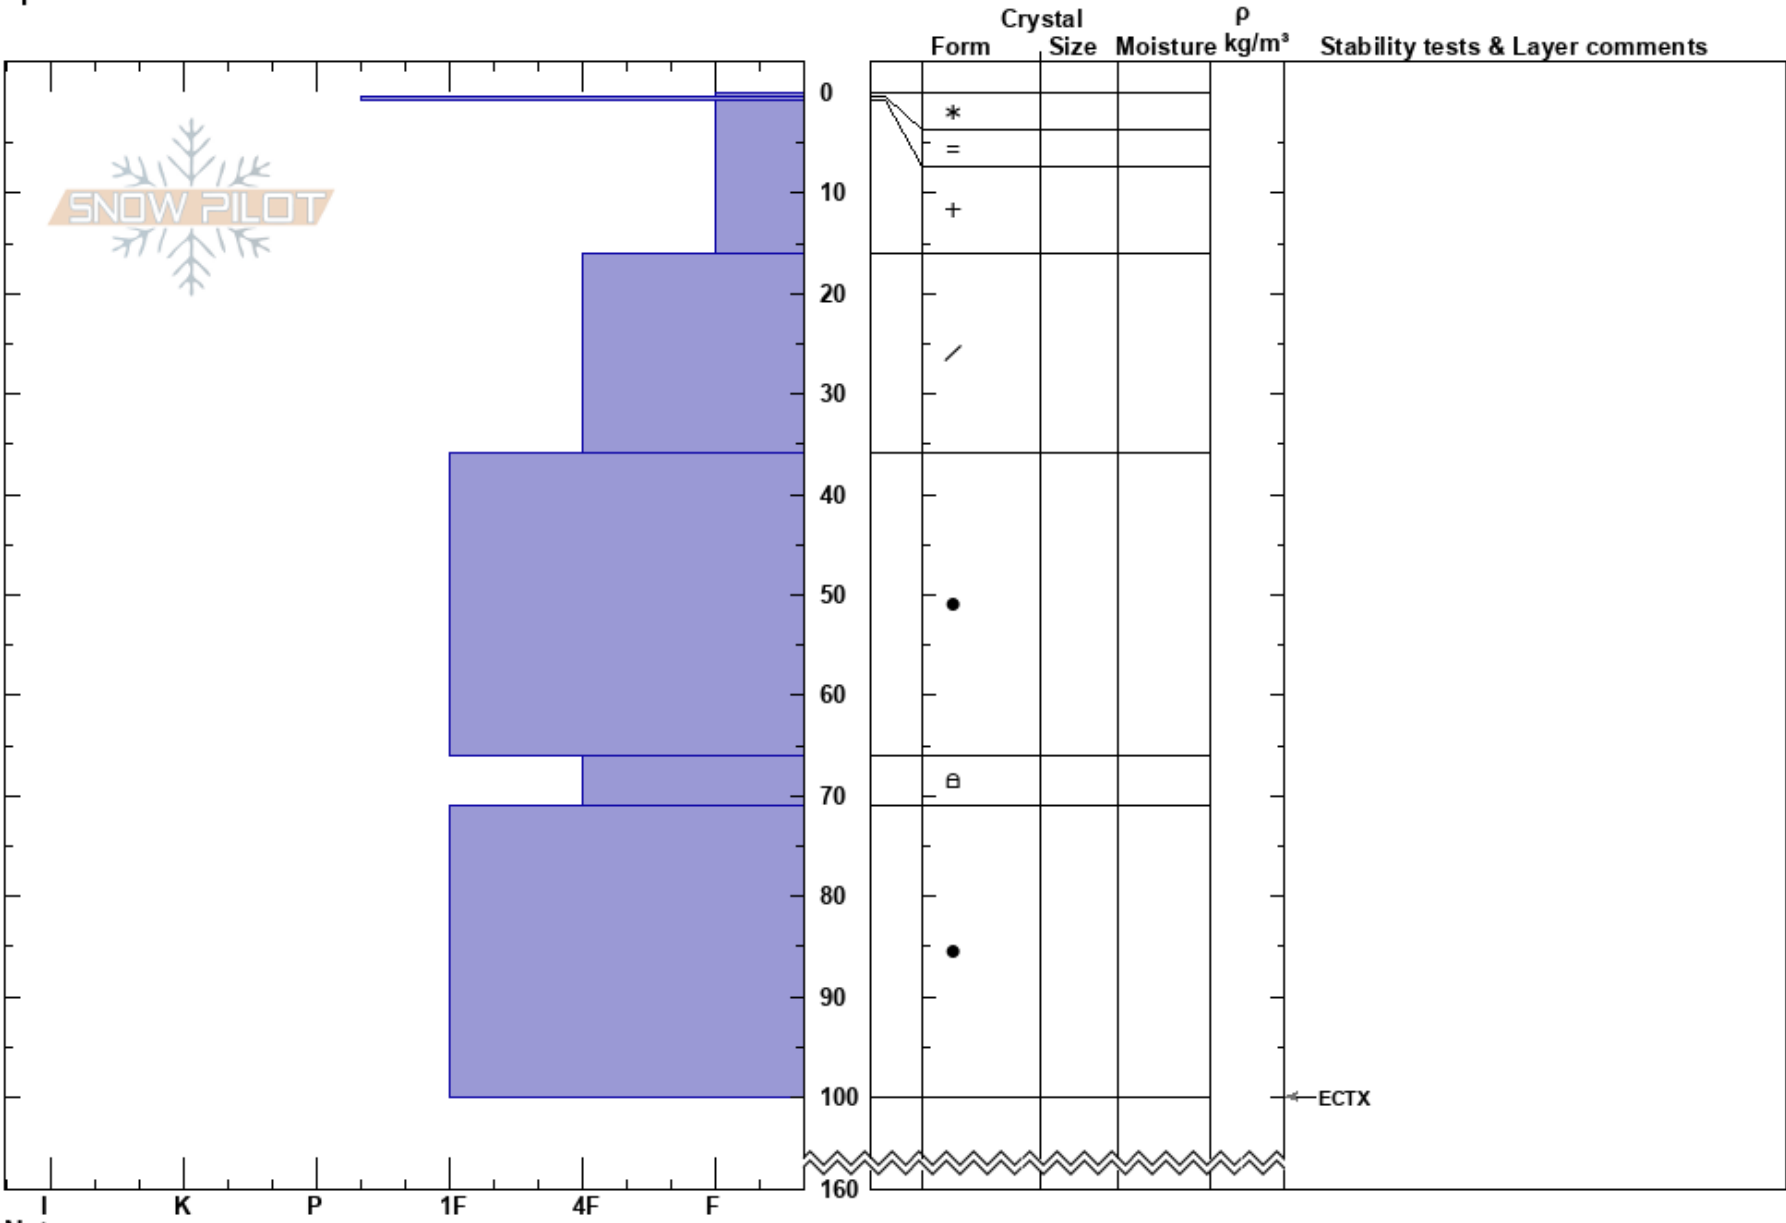

doris 1-4-25
 Swan Range
 MT
 Elevation: 6300 ft
 Aspect: N
 Specifics:

Jamie Burkholder
 01/05/2025 - 2:00pm
 Co-ord: 48.30966N, -114.07579W
 Slope Angle: 15°
 Wind Loading: no

Stability:
 Air Temperature: 25°F
 Sky Cover: OVC
 Precipitation: S-1
 Wind: Calm
 HS:160
 PF:45 66-71cm:Problematic layer
 PS:20