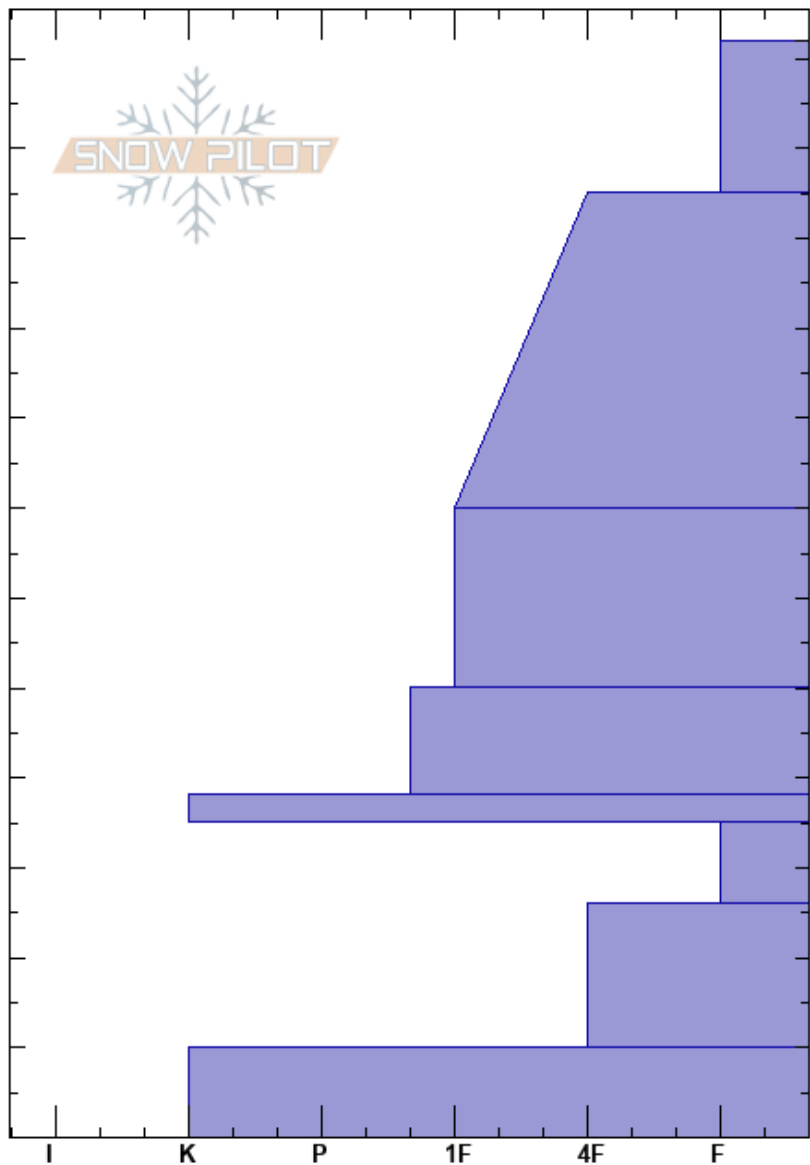

Wilderness Boundary  
 Madison Range-S  
 MT  
 Elevation: 8838 ft  
 Aspect: 175°  
 Specifics:

Haylee Darby  
 01/07/2025 - 12:45pm  
 Co-ord: 44.97702N, -111.35925W  
 Slope Angle: 18°  
 Wind Loading:

Stability:  
 Air Temperature: 0°C  
 Sky Cover: FEW  
 Precipitation: NO  
 Wind: S Calm

HS:122

Layer Notes:

Height (cm)	Crystal		Moisture	$\rho$ kg/m <sup>3</sup>	Stability tests & Layer comments
	Form	Size			
122					
110	+				
100					
90	•				
80					
70					
60	•				
50	⊖				
40	⊙⊙				← ECTP24 @35cm
30	□	2			
20	□	3			
10	⊙⊙				
0					