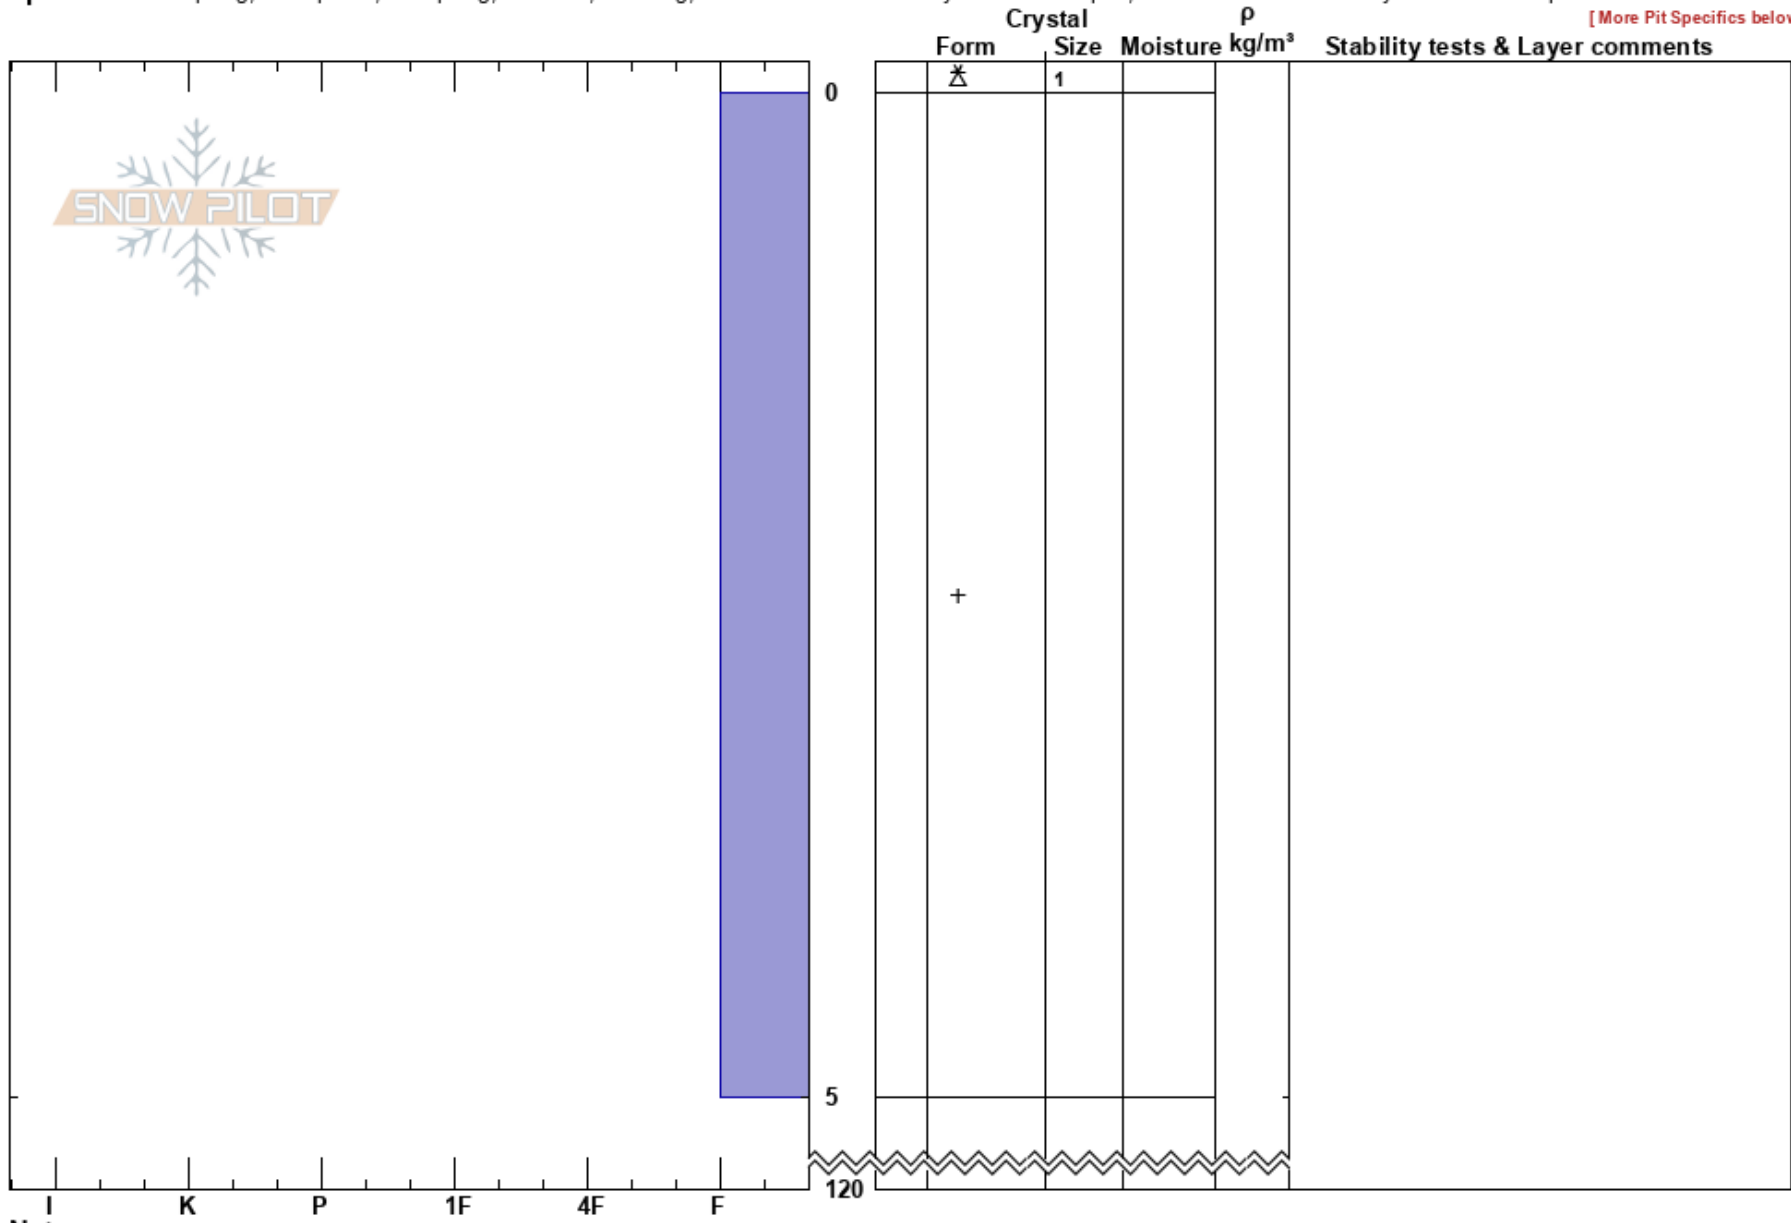

Fresno 2,600'
Kenai Mountains
AK
Elevation: 2600 ft
Aspect: E

Daniel Krueger
01/07/2025 - 5:30pm
Co-ord: 60.68254N, -149.50101E
Slope Angle: 25°
Wind Loading: yes

Stability: Poor HS:120
Air Temperature: 0°C PF:60
Sky Cover: SCT PS:30
Precipitation: NO
Wind: E Light Breeze

Layer Notes:

Specifics: Collapsing, widespread; Collapsing, localized; Cracking; Recent avalanche activity on similar slopes; Recent avalanche activity on different slopes

[More Pit Specifics below]

Notes: Light wind loading Additional Pit Specifics: We skied slope