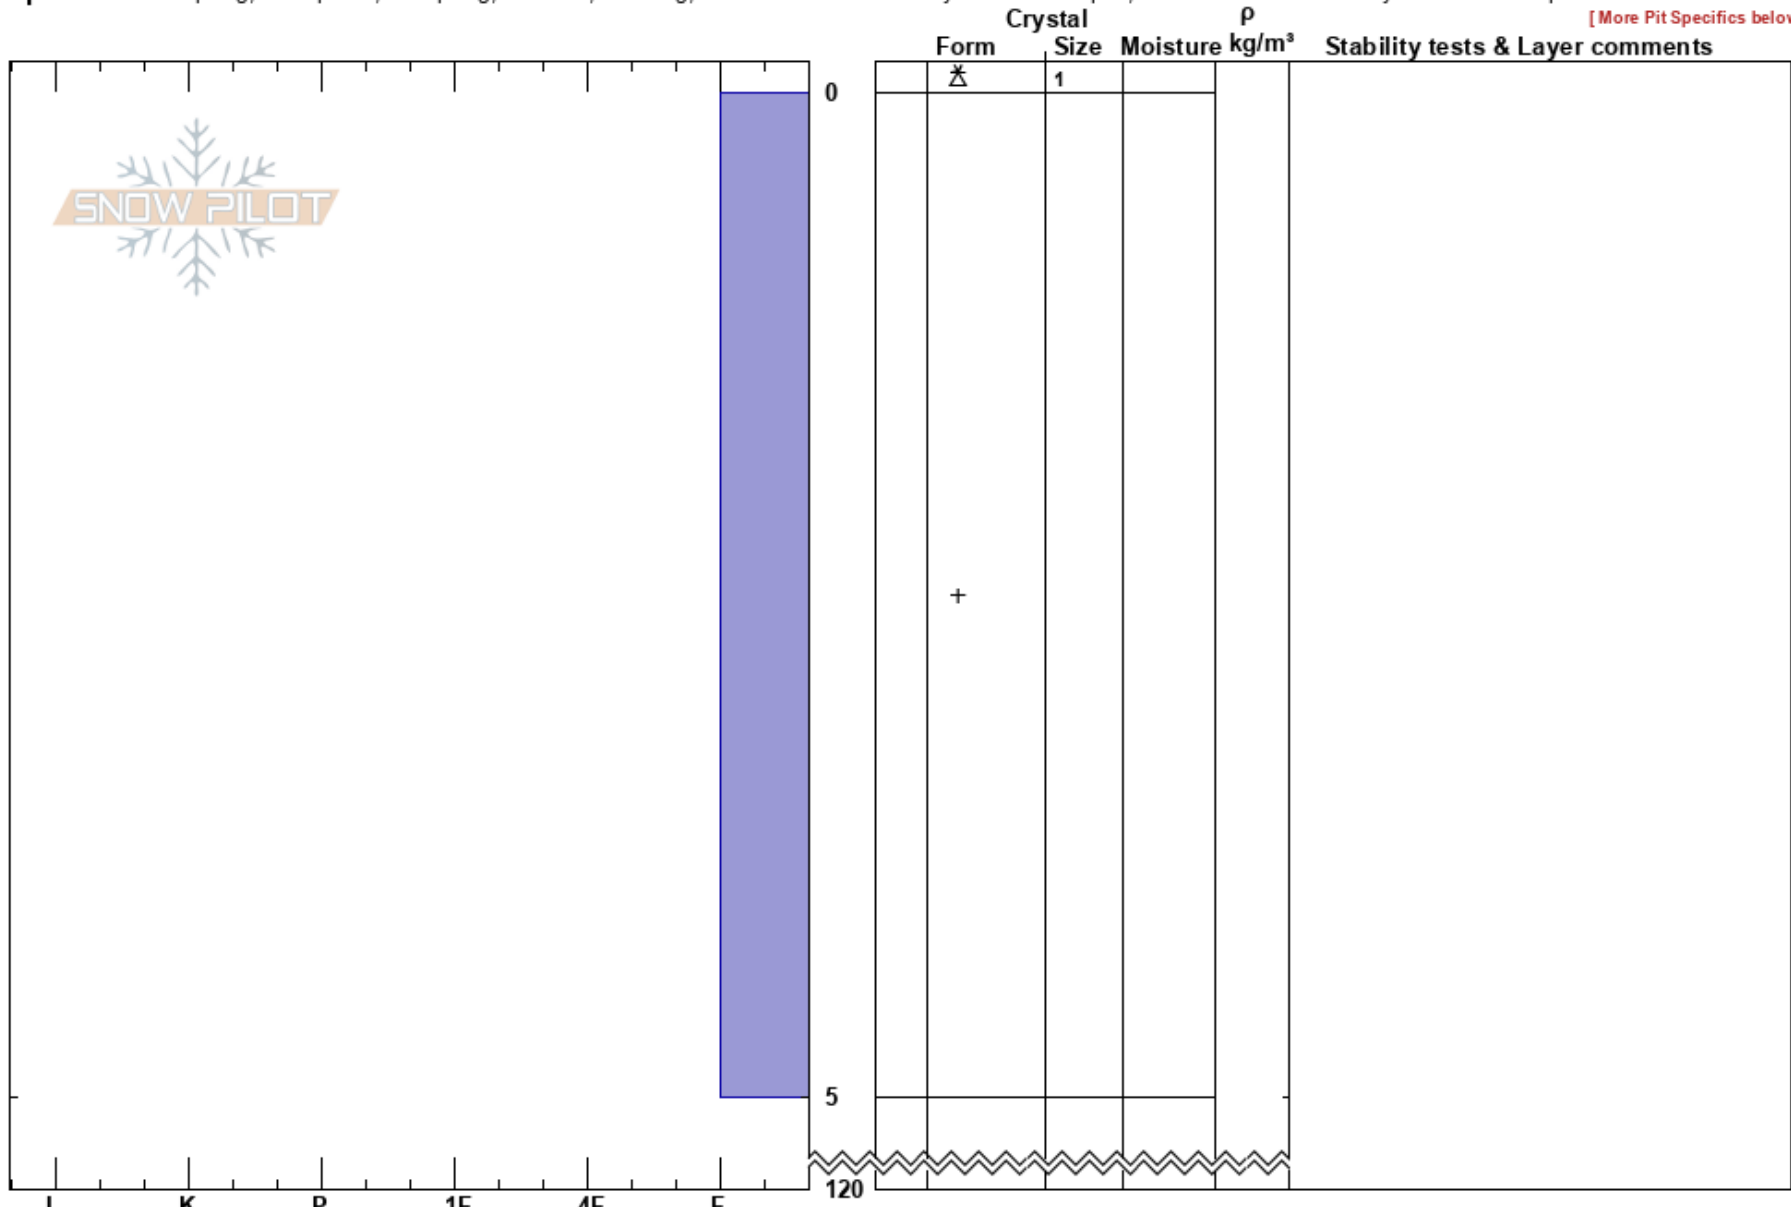

Fresno 2,600'  
Kenai Mountains  
AK  
Elevation: 2600 ft  
Aspect: E

Daniel Krueger  
01/07/2025 - 5:30pm  
Co-ord: 60.68254N, -149.50101E  
Slope Angle: 25°  
Wind Loading: yes

Stability: Poor HS:120 Layer Notes:  
Air Temperature: 0°C PF:60  
Sky Cover: SCT PS:30  
Precipitation: NO  
Wind: E Light Breeze

Specifics: Collapsing, widespread; Collapsing, localized; Cracking; Recent avalanche activity on similar slopes; Recent avalanche activity on different slopes

[ More Pit Specifics below ]

Notes: Light wind loading Additional Pit Specifics: We skied slope