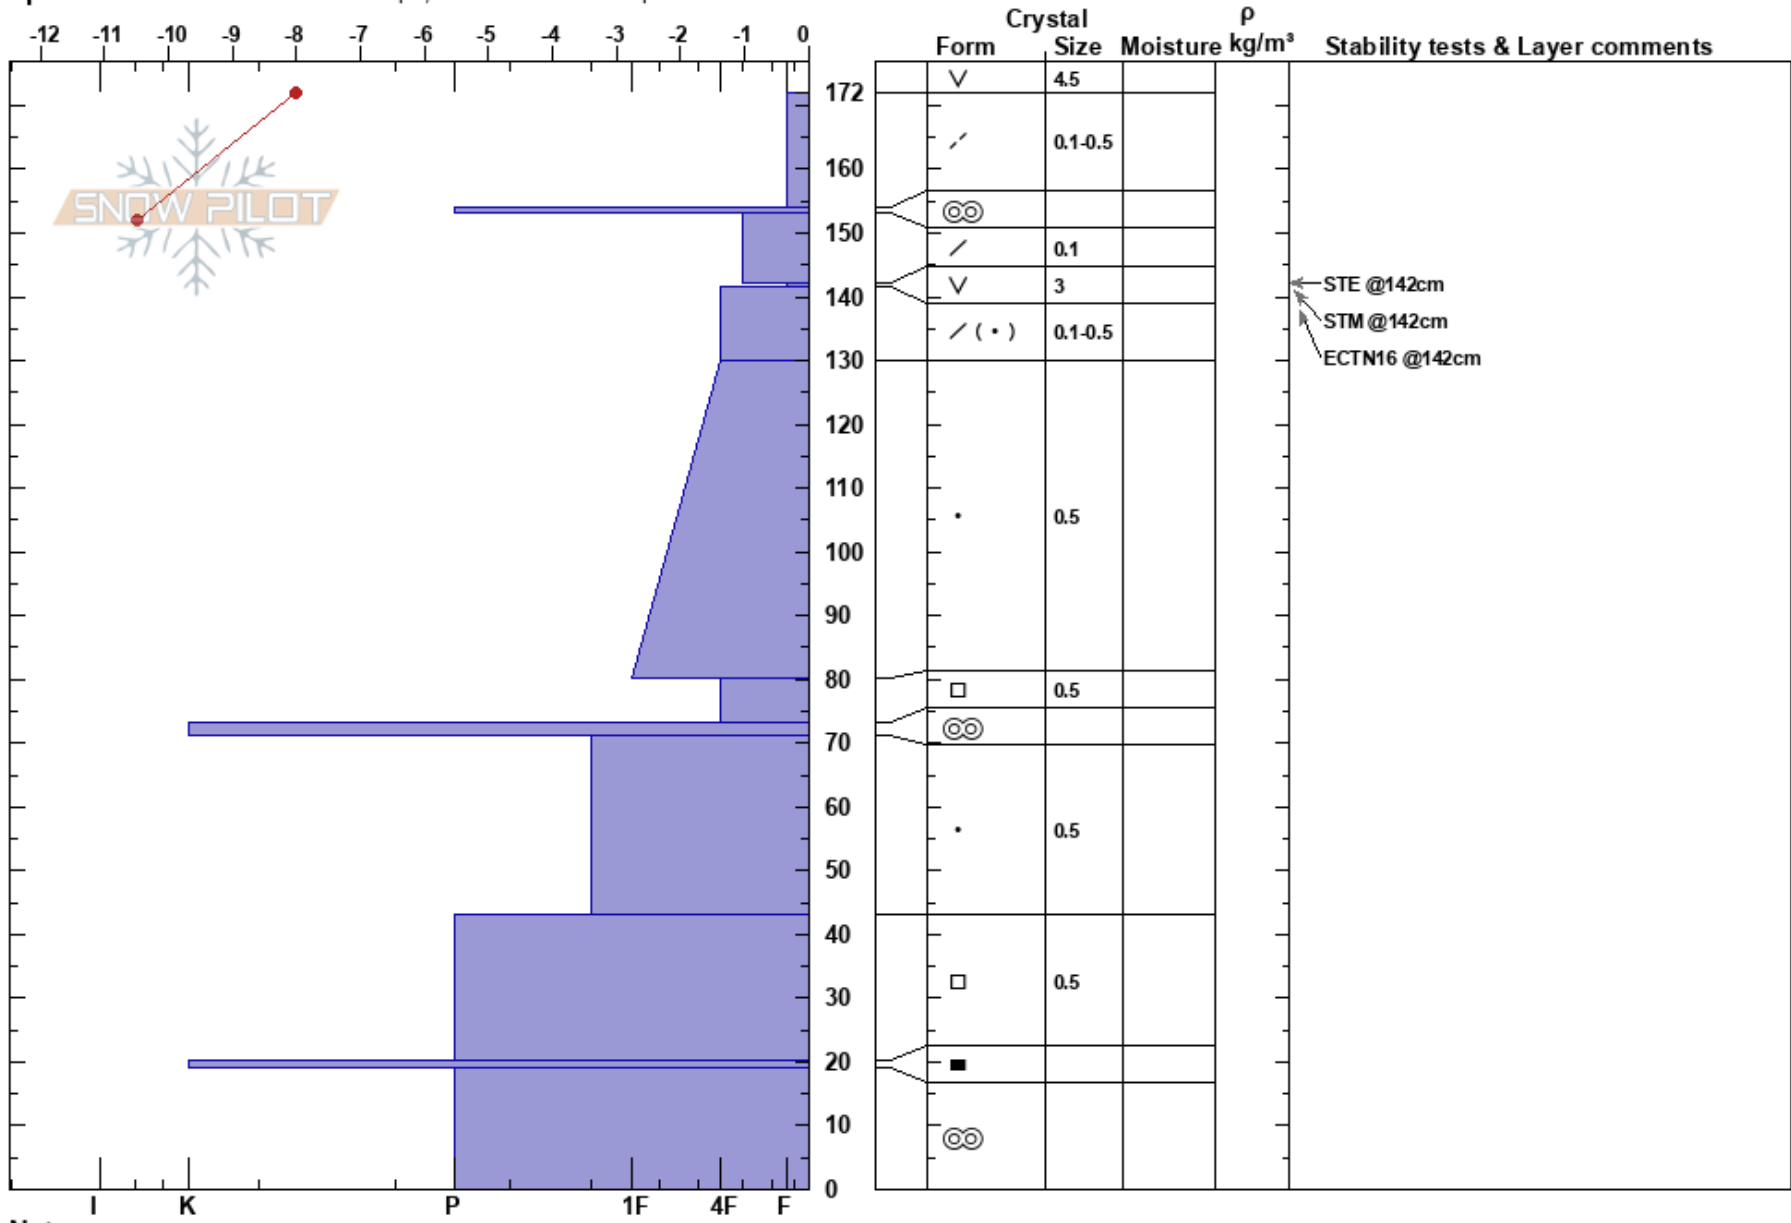

Darland Super Bowl  
 Central Cascades, East WA  
 Elevation: 6785 ft  
 Aspect: E  
 Specifics: Snowmobile tracks on slope; We snowmobiled slope

Payton Schiff  
 01/07/2025 - 12:05pm  
 Co-ord: 10T 637601W 5152333N  
 Slope Angle:  
 Wind Loading: previous

Stability: **HS:172**  
 Air Temperature: -5°C  
 Sky Cover: FEW  
 Precipitation: NO  
 Wind: SW Calm  
 Layer Notes: 142-141.5cm:Problematic layer

Notes: