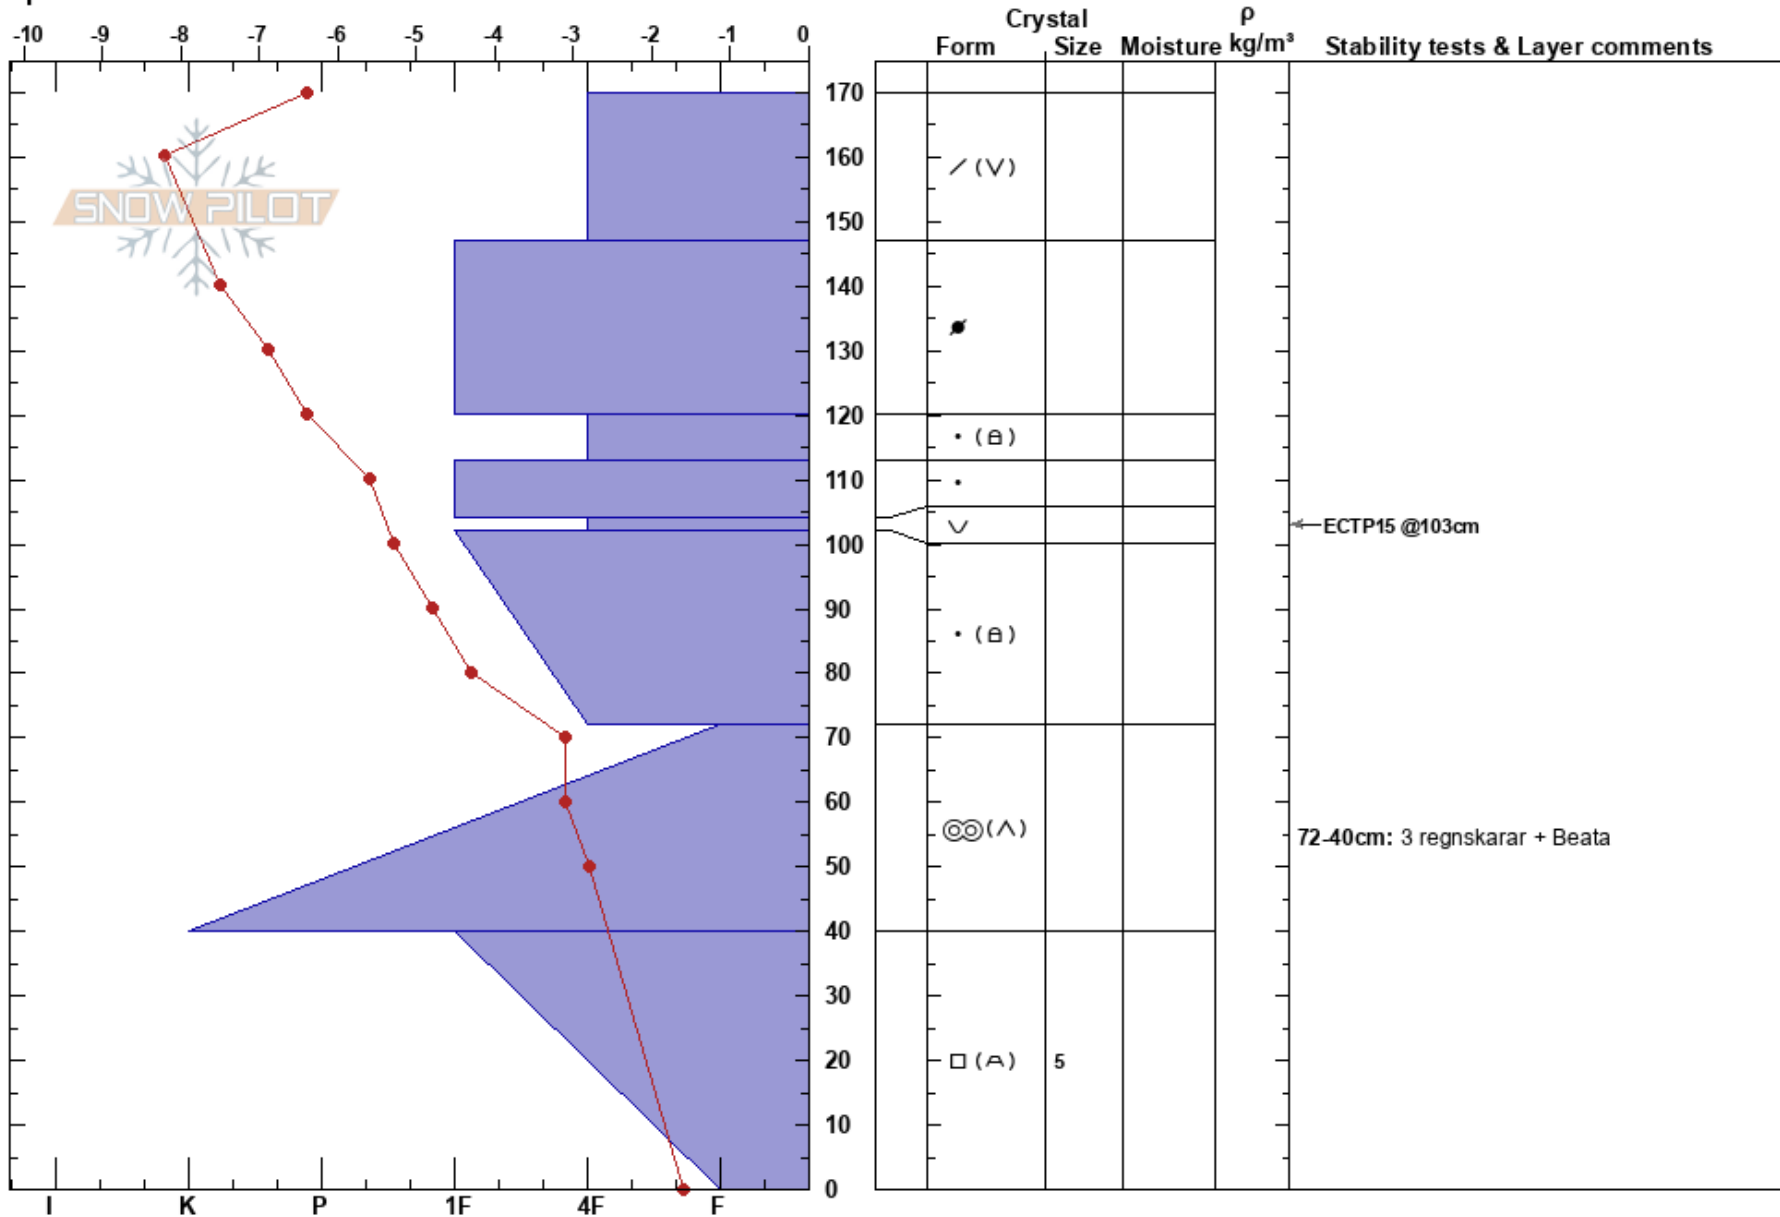

Annfjället 180214
 Funäsfjällen
 Sweden
 Elevation: 1100 m
 Aspect: N
 Specifics:

Fredrik Norberg
 14/02/2018 - 10:00
 Co-ord: 62.62754N, 12.71267W
 Slope Angle: 27°
 Wind Loading: yes

Stability:
 Air Temperature: -6°C
 Sky Cover: SCT
 Precipitation: NO
 Wind: SW Strong
 HS:170
 PF:30
 Layer Notes:
 104-102cm: Problematic layer
 72-40cm: 3 regnskarar + Beata