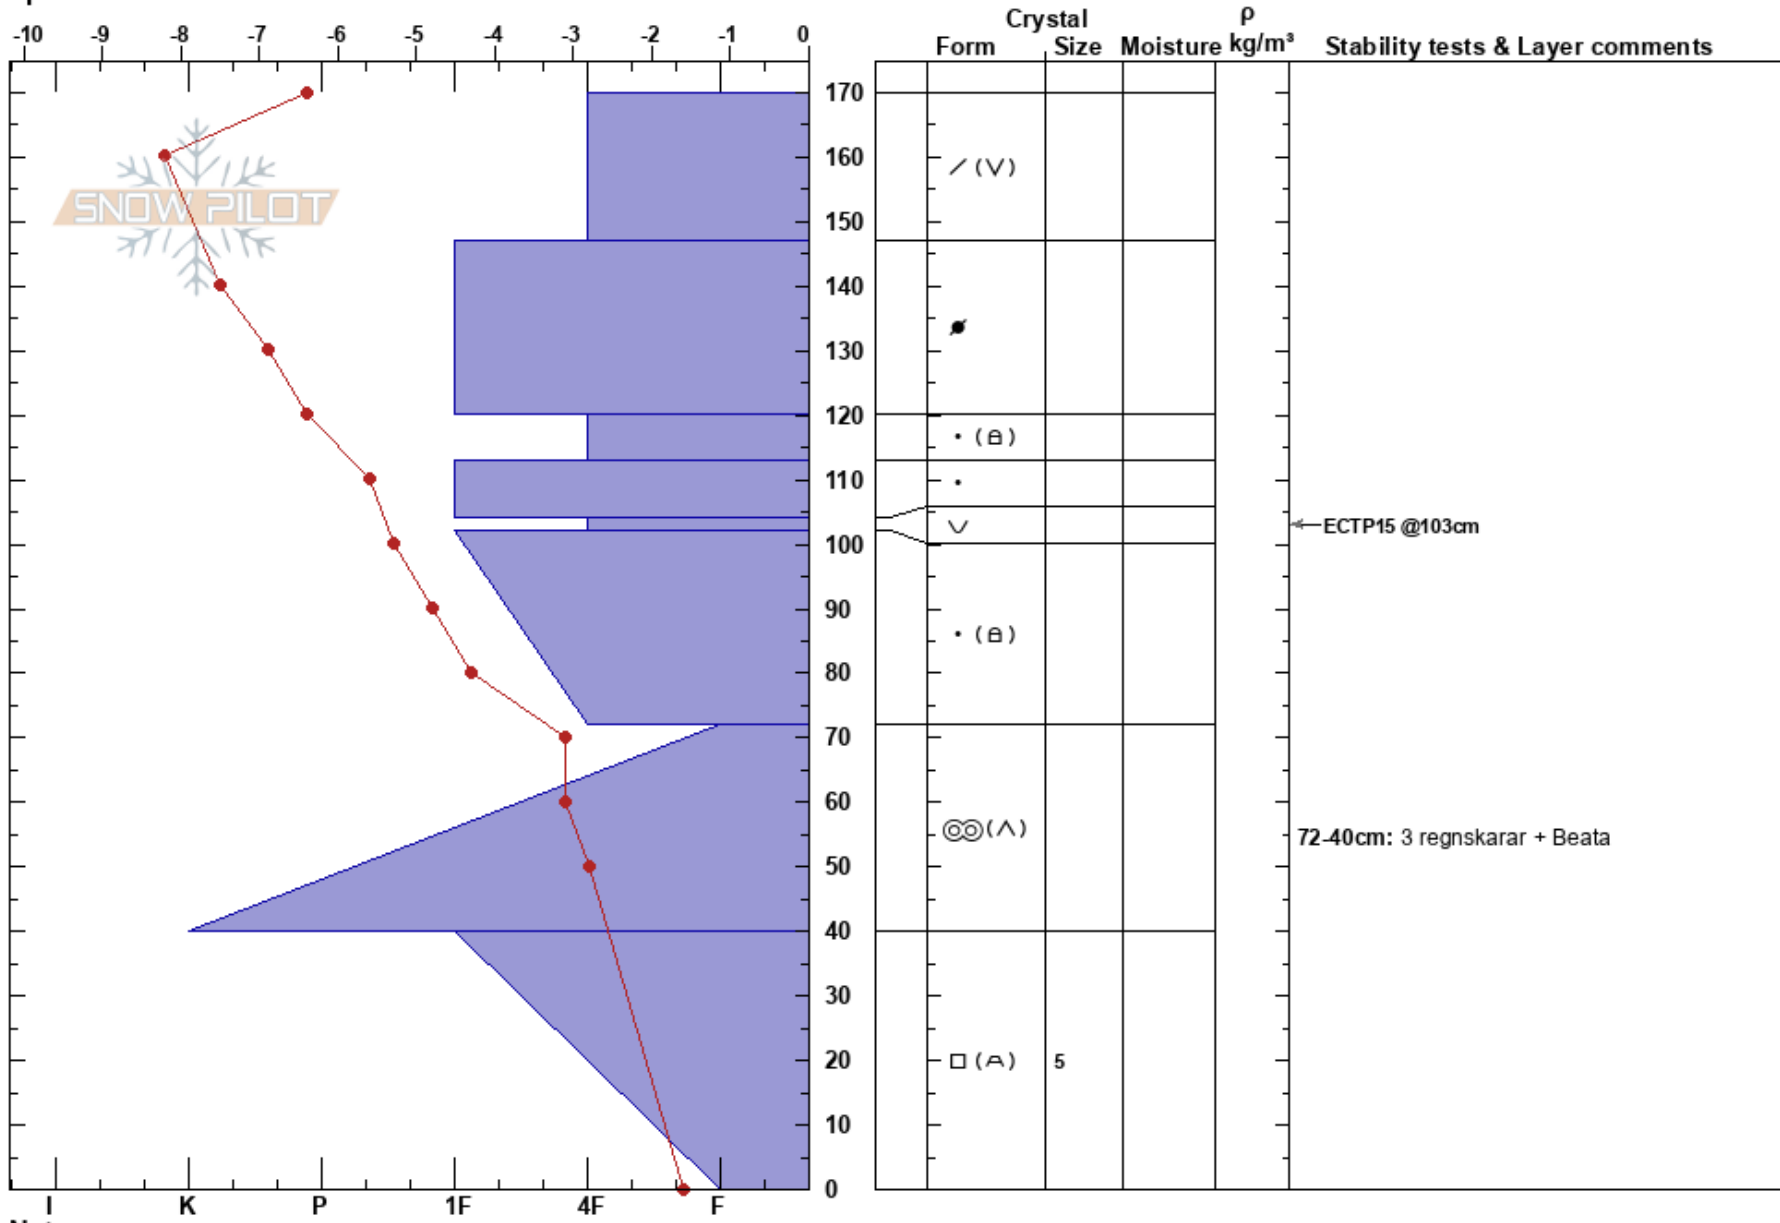

Annfjället 180214
 Funäsfjällen
 Sweden
 Elevation: 1100 m
 Aspect: N
 Specifics:

Fredrik Norberg
 14/02/2018 - 10:00
 Co-ord: 62.62754N, 12.71267W
 Slope Angle: 27°
 Wind Loading: yes

Stability:
 Air Temperature: -6°C
 Sky Cover: SCT
 Precipitation: NO
 Wind: SW Strong
 HS:170
 PF:30
 Layer Notes:
 104-102cm: Problematic layer
 72-40cm: 3 regnskarar + Beata