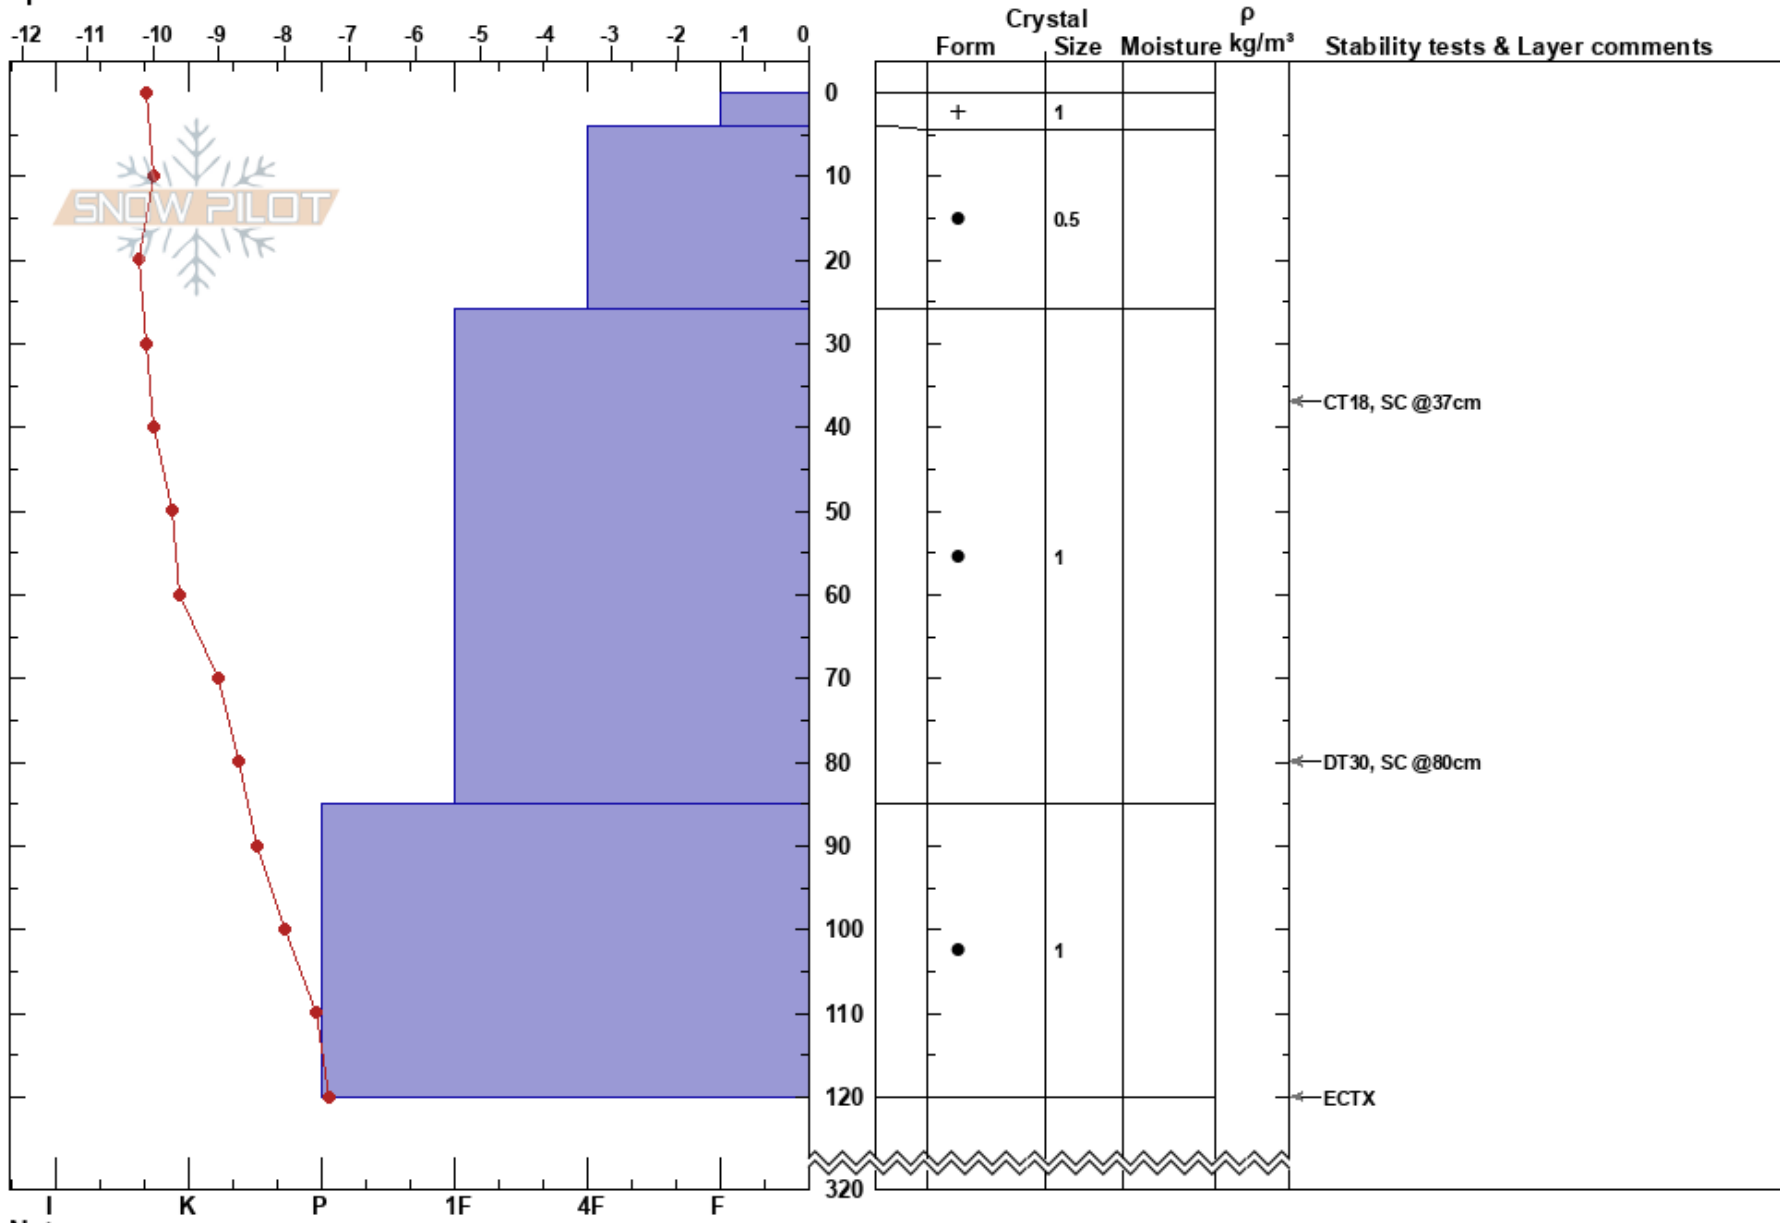

Klipentjahke
 Kittelfjället
 Sweden
Elevation: 1060 m
Aspect: N
Specifics:

Johan Larsson
 14/02/2018 - 10:40
Co-ord: 33W WN 30373 44128
Slope Angle: 20°
Wind Loading: yes

Stability: **HS:**320 **Layer Notes:**
Air Temperature: -8.7°C **PF:**30
Sky Cover: BKN
Precipitation: NO
Wind: S Moderate