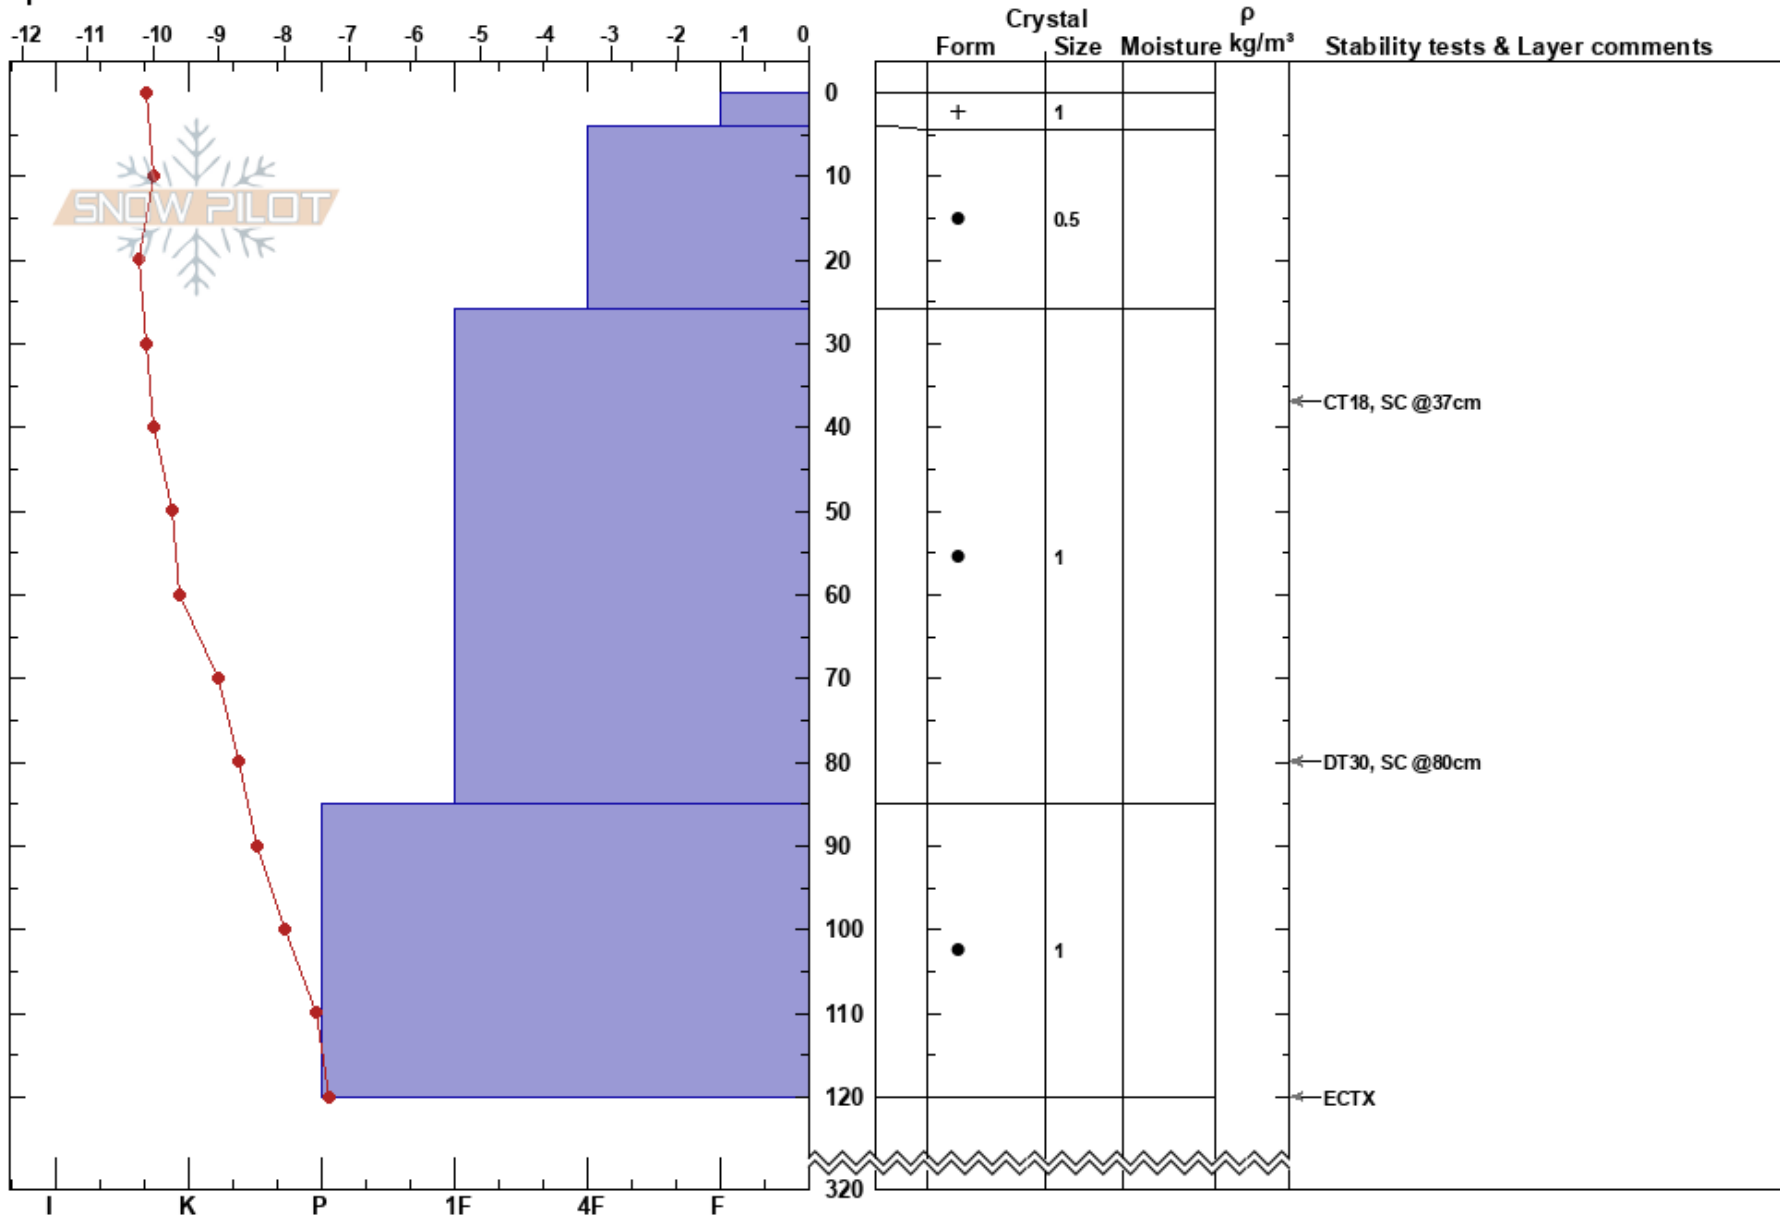

Klipentjahke
 Kittelfjället
 Sweden
 Elevation: 1060 m
 Aspect: N
 Specifics:

Johan Larsson
 14/02/2018 - 10:40
 Co-ord: 33W WN 30373 44128
 Slope Angle: 20°
 Wind Loading: yes

Stability: HS:320
 Air Temperature: -8.7°C PF:30
 Sky Cover: BKN
 Precipitation: NO
 Wind: S Moderate

Layer Notes:

Notes: