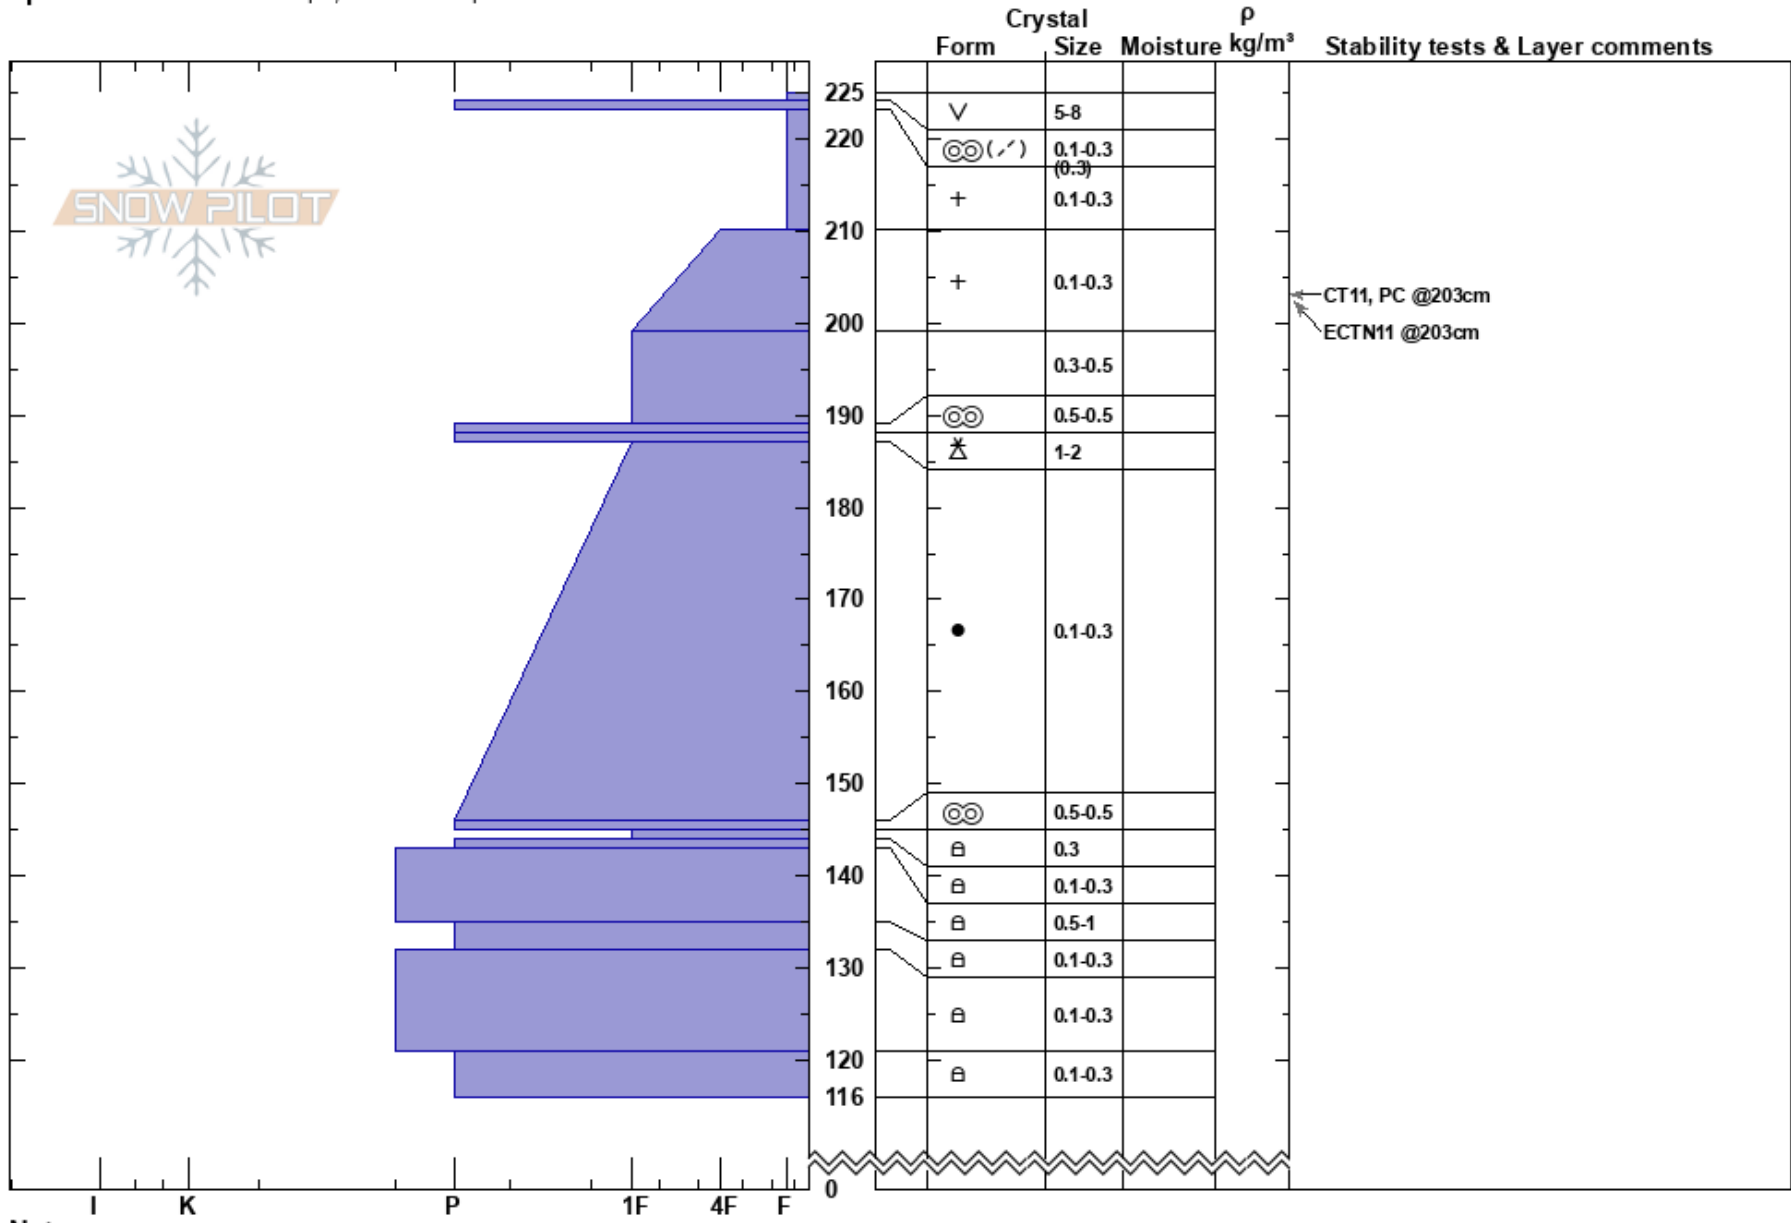

Uleda North Aspect
 Selkirk Mtns
 ID
 Elevation: 5659 ft
 Aspect: N
 Specifics: Ski tracks on slope; We skied slope

KaliRose Zurfluh
 01/07/2025 - 9:45am
 Co-ord: 48.36426N, -116.65549W
 Slope Angle: 25°
 Wind Loading: previous

Stability: Good
 Air Temperature:
 Sky Cover: X
 Precipitation: NO
 Wind: Calm

HS:225
 PF:35
 PS:20
 Layer Notes:

Notes: