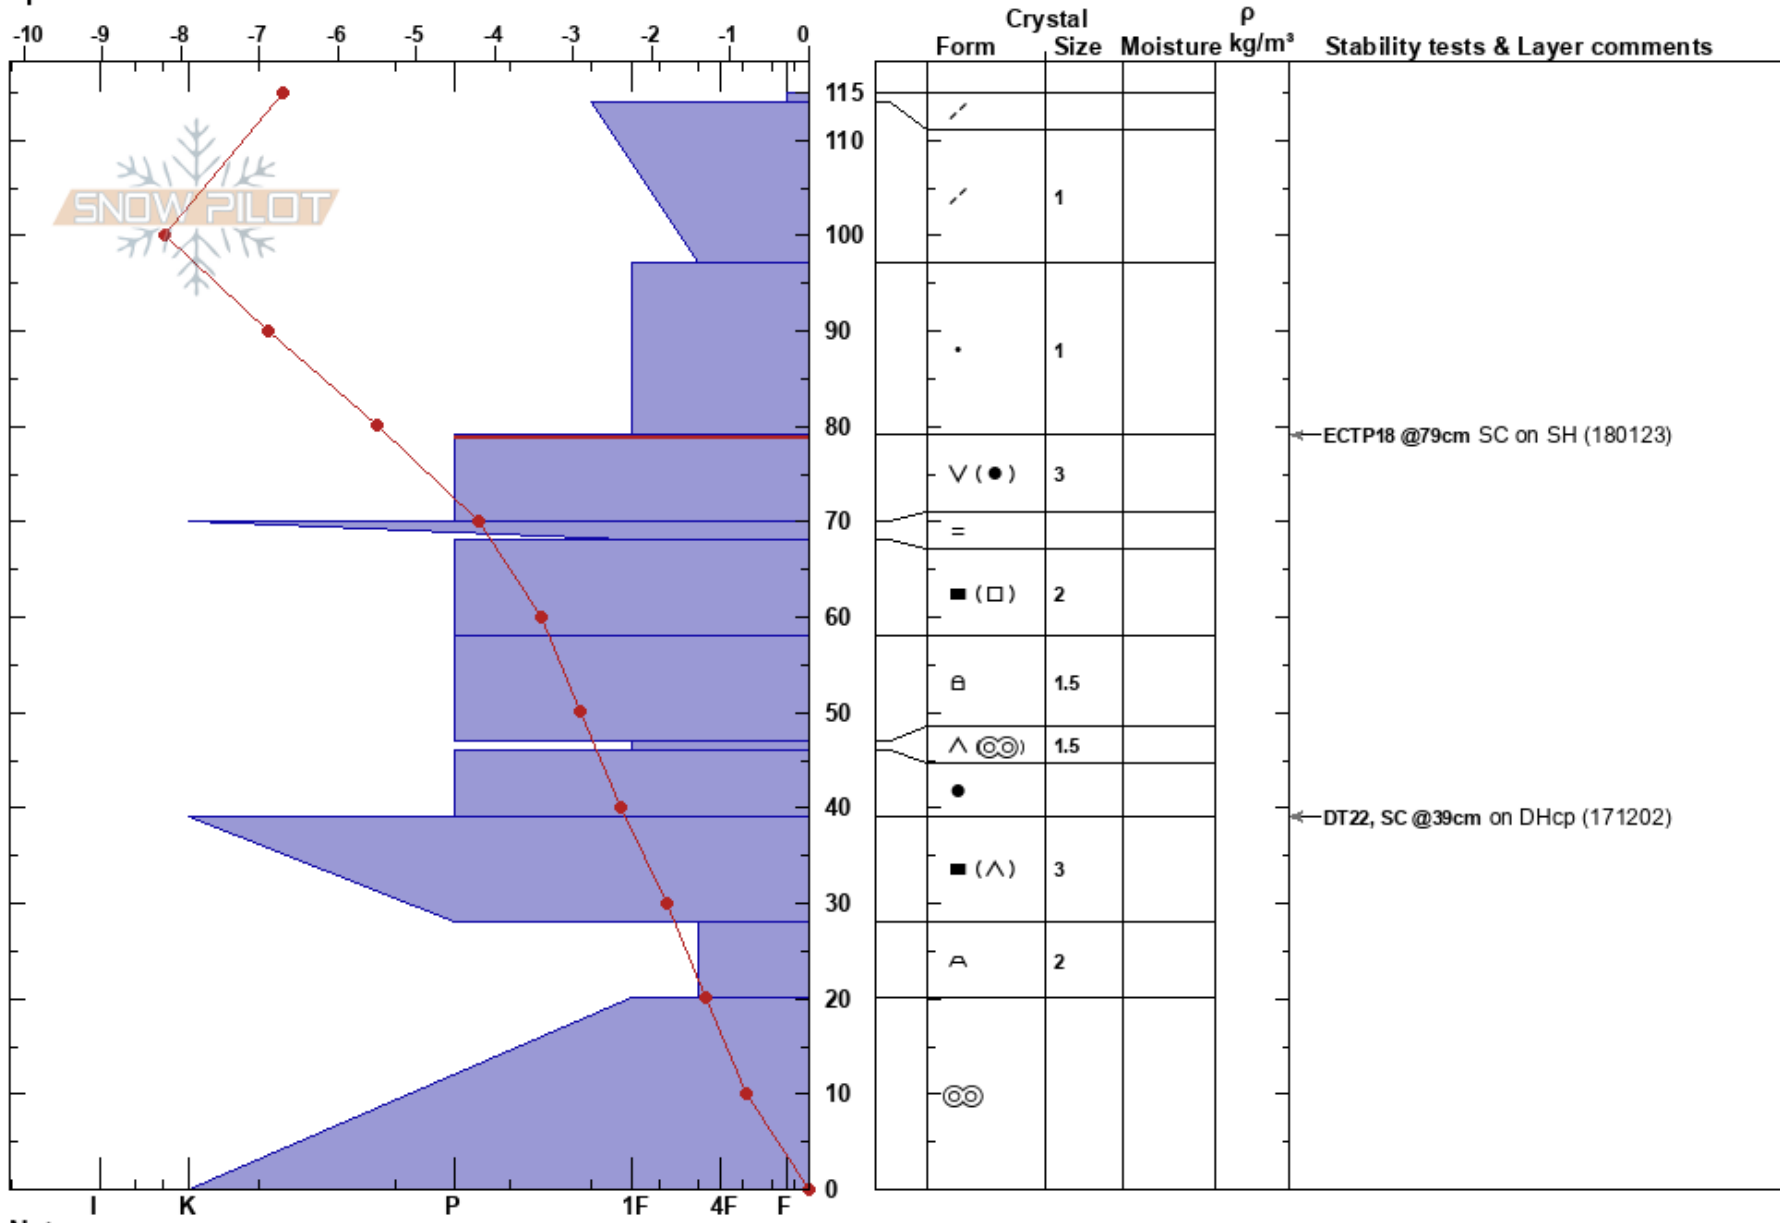

NO Mittåkläppen  
 Funäsfjällen  
 Sweden  
 Elevation: 1100 m  
 Aspect: NE  
 Specifics:

John Wilcoxon  
 14/02/2018 - 10:15  
 Co-ord: 62.77295N, 12.39495E  
 Slope Angle: 22°  
 Wind Loading: yes

Stability: HS:115 Layer Notes:  
 Air Temperature: -5.2°C PF:14 79-70cm:Problematic layer  
 Sky Cover: BKN  
 Precipitation: NO  
 Wind: SW Moderate