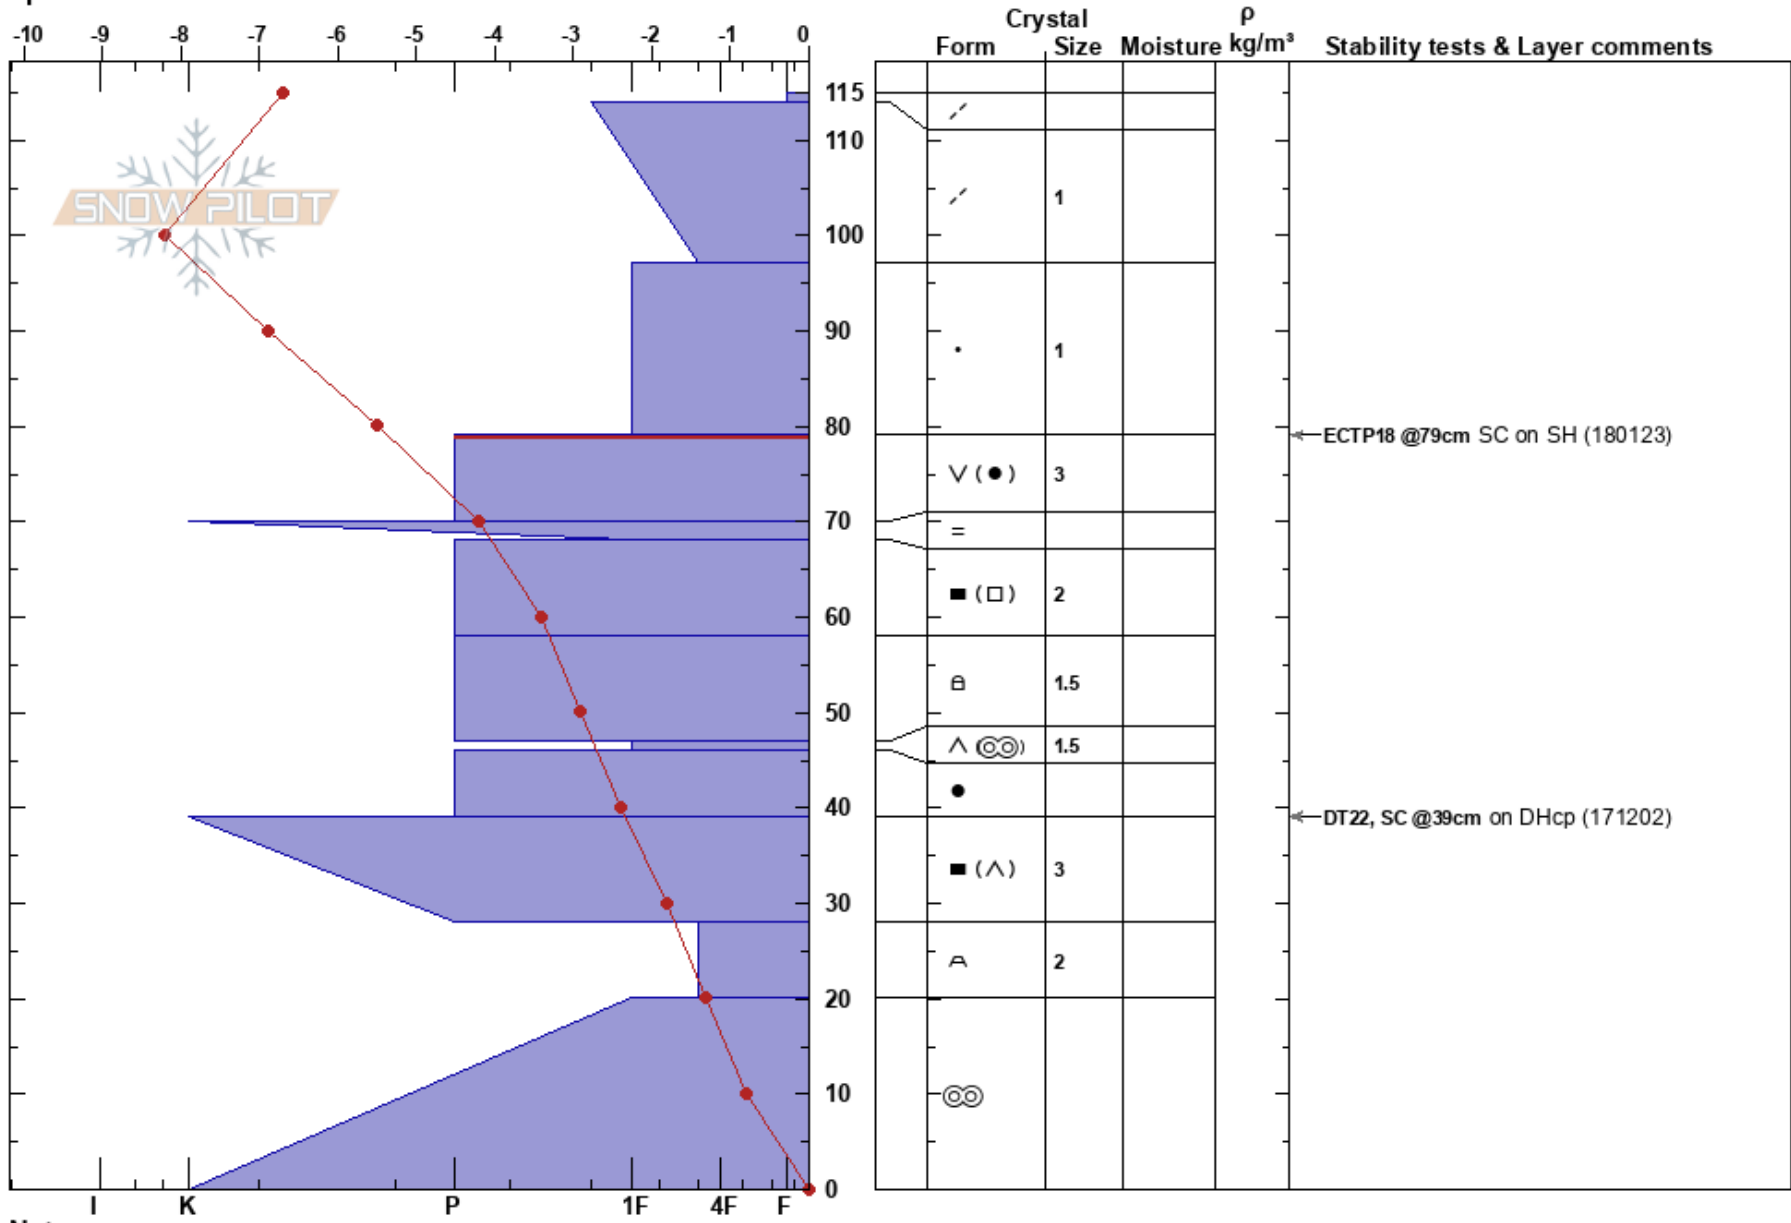

NO Mittåkläppen
 Funäsfjällen
 Sweden
 Elevation: 1100 m
 Aspect: NE
 Specifics:

John Wilcoxon
 14/02/2018 - 10:15
 Co-ord: 62.77295N, 12.39495E
 Slope Angle: 22°
 Wind Loading: yes

Stability: HS:115 Layer Notes:
 Air Temperature: -5.2°C PF:14 79-70cm:Problematic layer
 Sky Cover: BKN
 Precipitation: NO
 Wind: SW Moderate