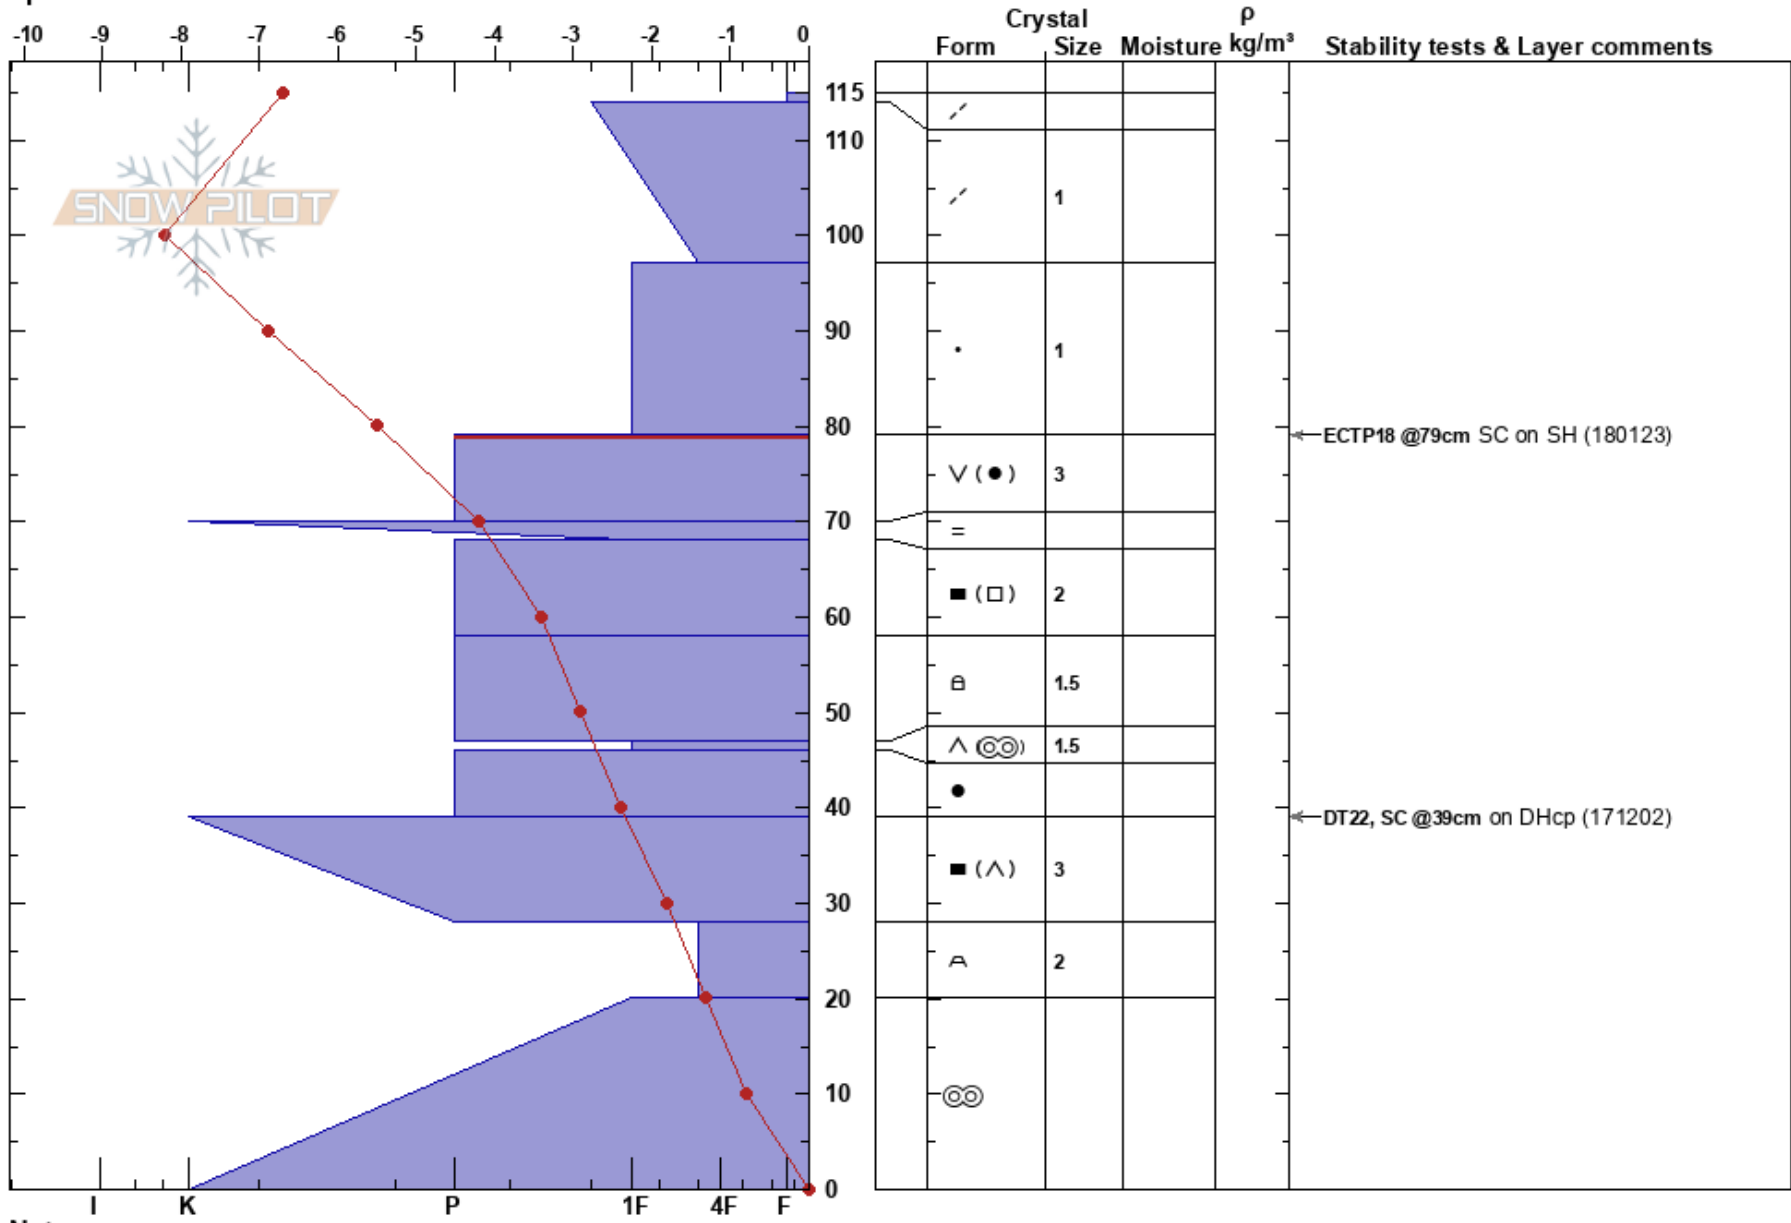

NO Mittåkläppen  
 Funäsfjällen  
 Sweden  
 Elevation: 1100 m  
 Aspect: NE  
 Specifics:

John Wilcoxon  
 14/02/2018 - 10:15  
 Co-ord: 62.77295N, 12.39495E  
 Slope Angle: 22°  
 Wind Loading: yes

Stability: HS:115 Layer Notes:  
 Air Temperature: -5.2°C PF:14 79-70cm:Problematic layer  
 Sky Cover: BKN  
 Precipitation: NO  
 Wind: SW Moderate