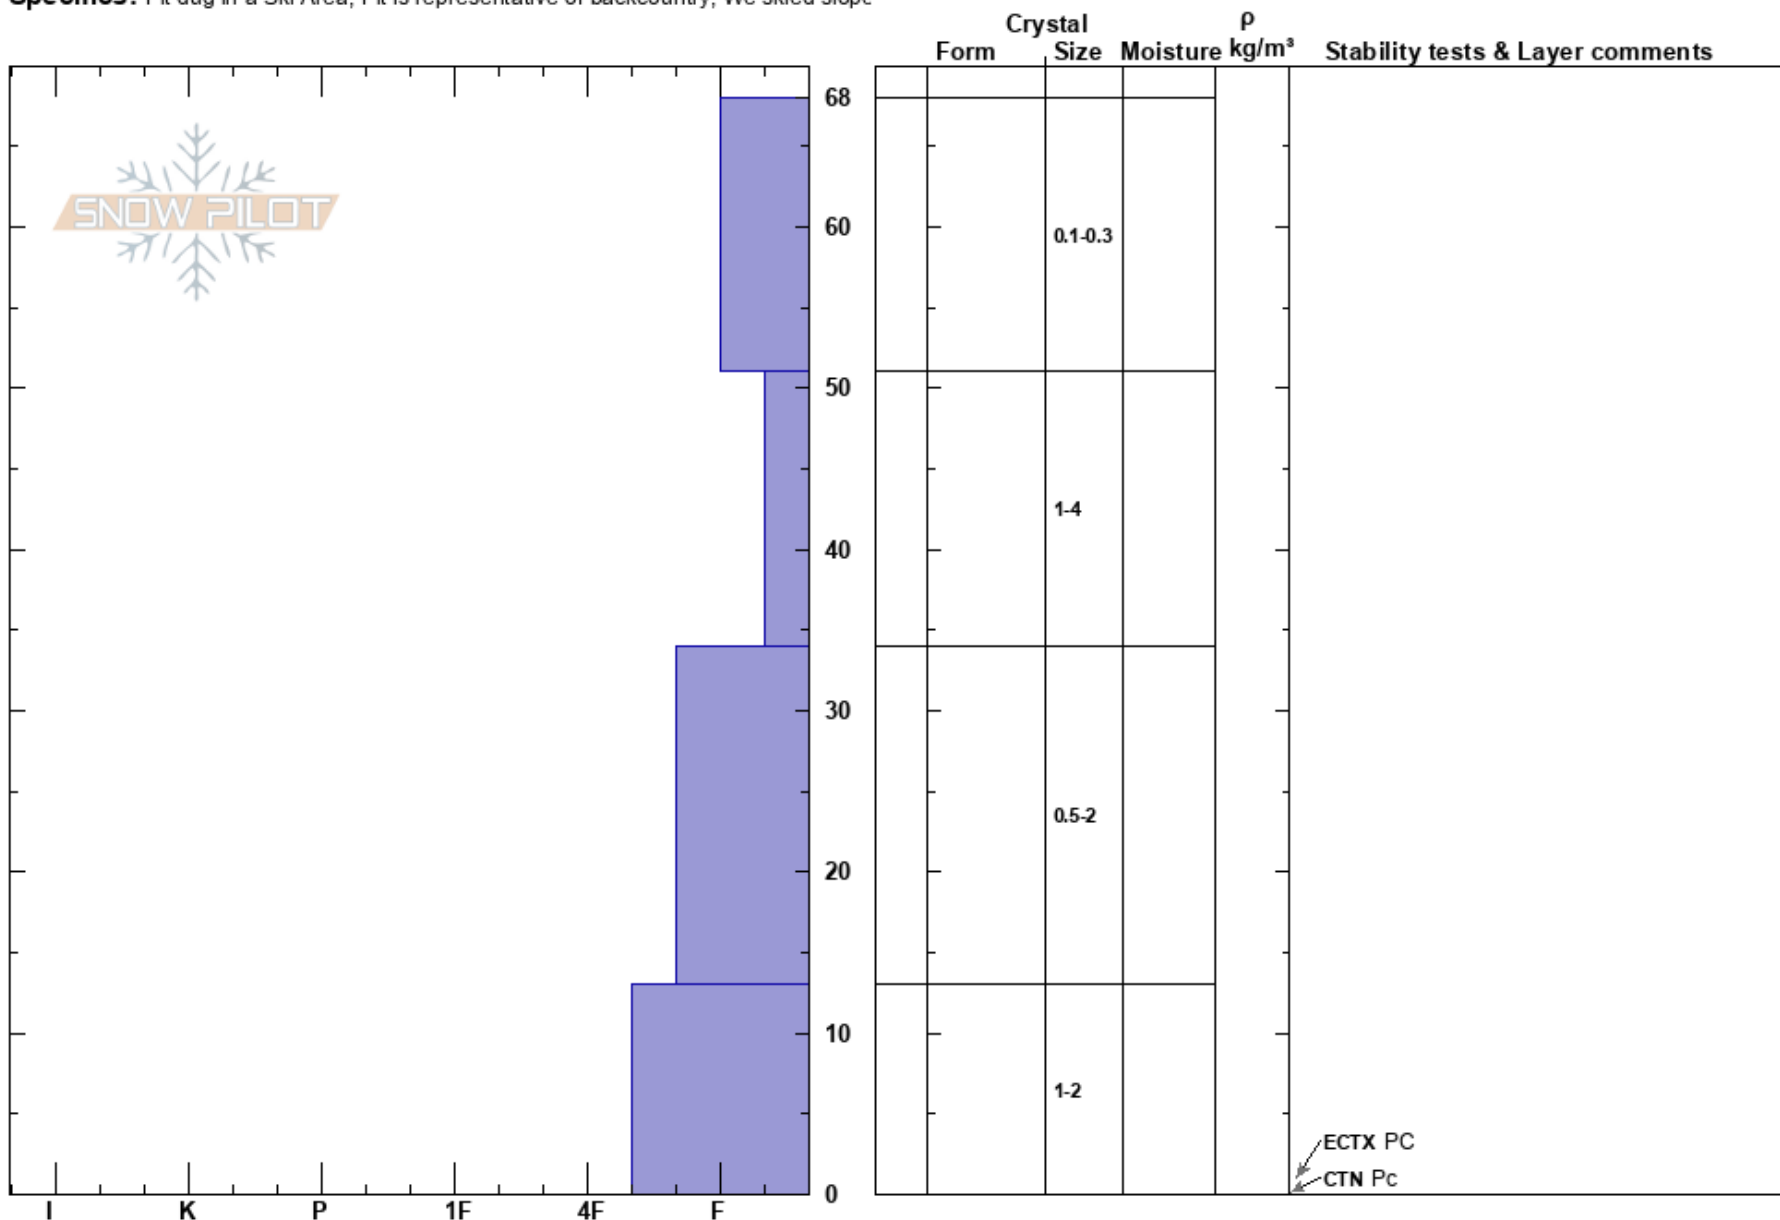

Powderhorn East Racers Ryan Leonard

Grand Mesa 01/07/2025 - 1:30pm

CO Co-ord: 39.05954N, -108.13815W

Elevation: 9650 ft Slope Angle: 16°

Aspect: N Wind Loading:

Specifics: Pit dug in a Ski Area; Pit is representative of backcountry; We skied slope

Stability: Very Good

Air Temperature: 18°F

Sky Cover: OVC

Precipitation: S1

Wind: Calm

HS:68

PF:61

PS:44

Layer Notes:
51-34cm: Problematic layer

ECTX Pc
CTN Pc