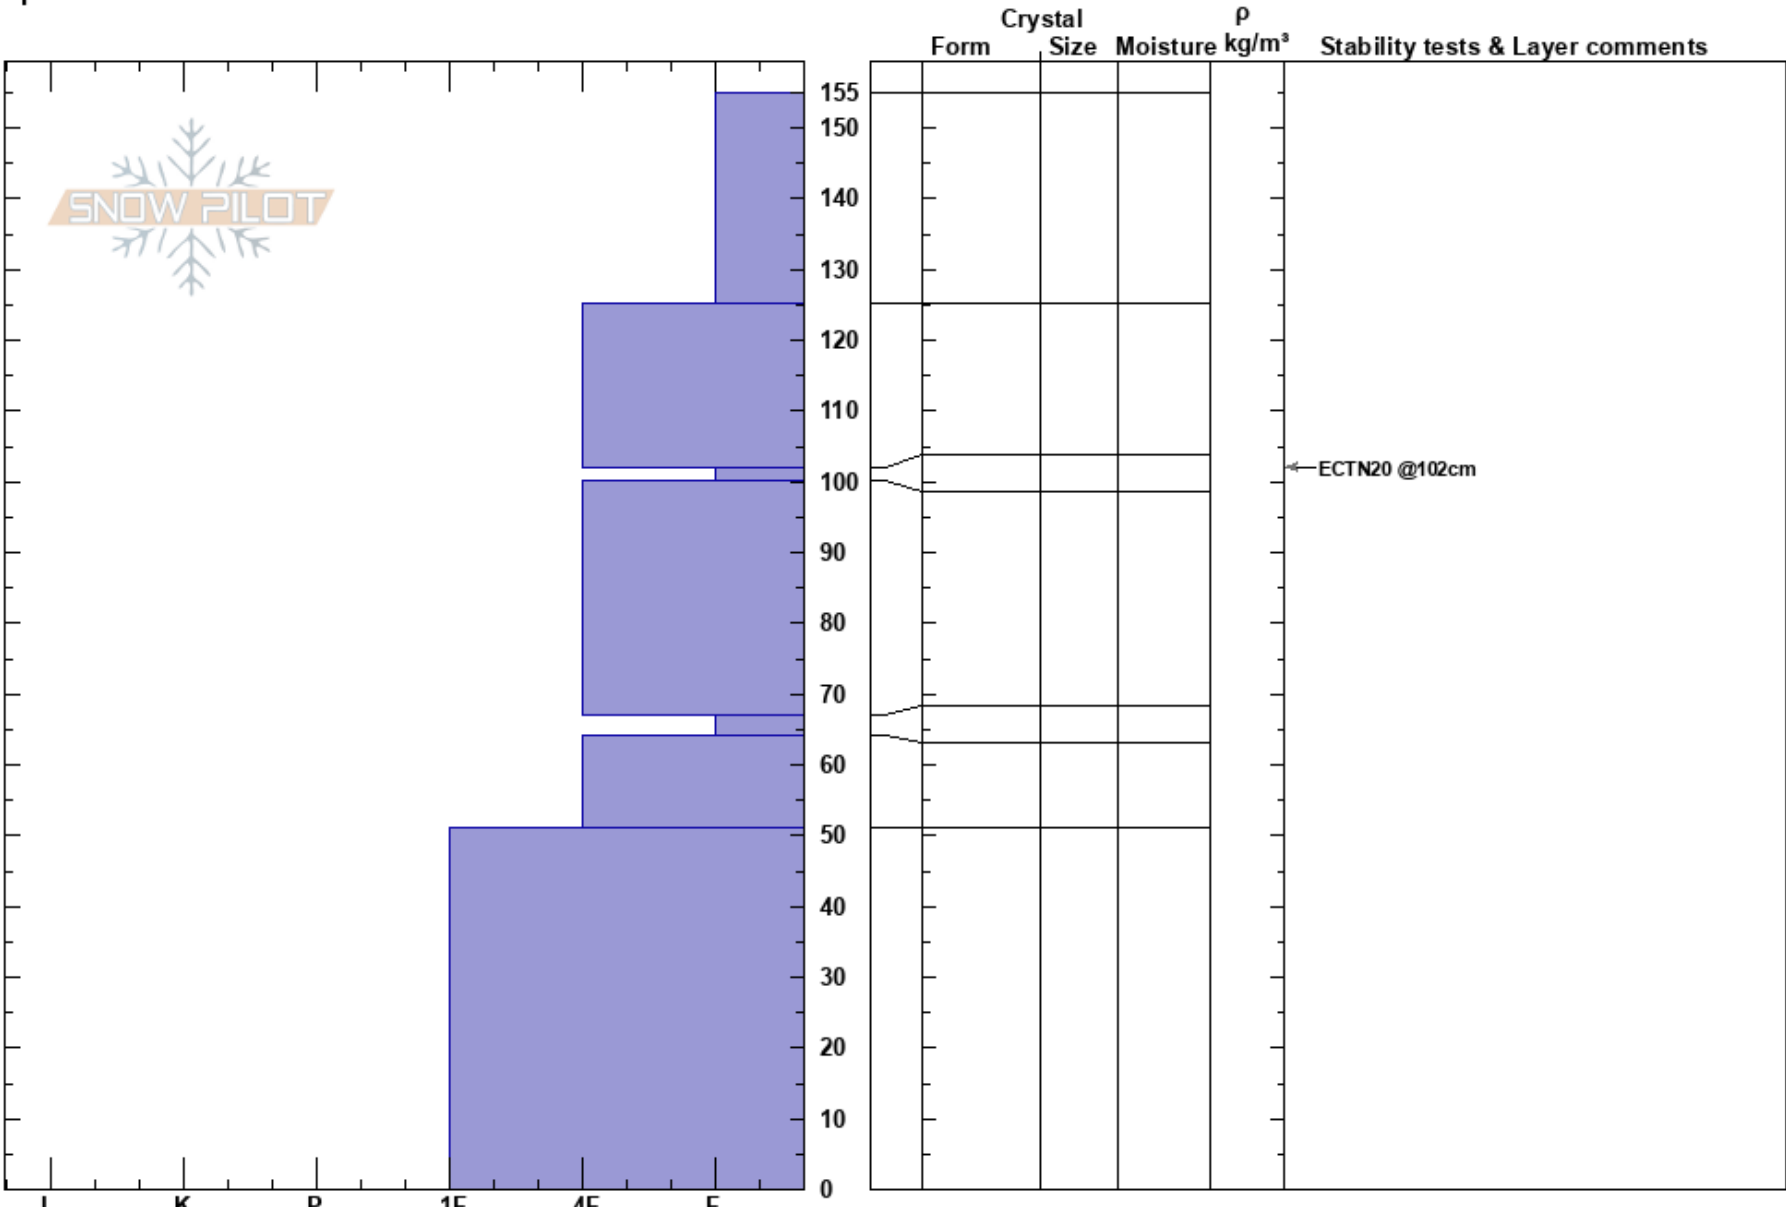

Mount Henry  
 Missions  
 MT  
 Elevation: 6700 ft  
 Aspect: NE  
 Specifics:

Tommy Franklin  
 01/06/2025 - 1:30pm  
 Co-ord: 47.25542N, -113.68076W  
 Slope Angle: 20°  
 Wind Loading:

Stability:  
 Air Temperature:  
 Sky Cover:  
 Precipitation: NO  
 Wind:

HS:155  
 Layer Notes:  
 102-100cm:Problematic layer

**Notes:** With some extra efforts (5 big full arm whacks), we saw propagation at the 67cm layer.